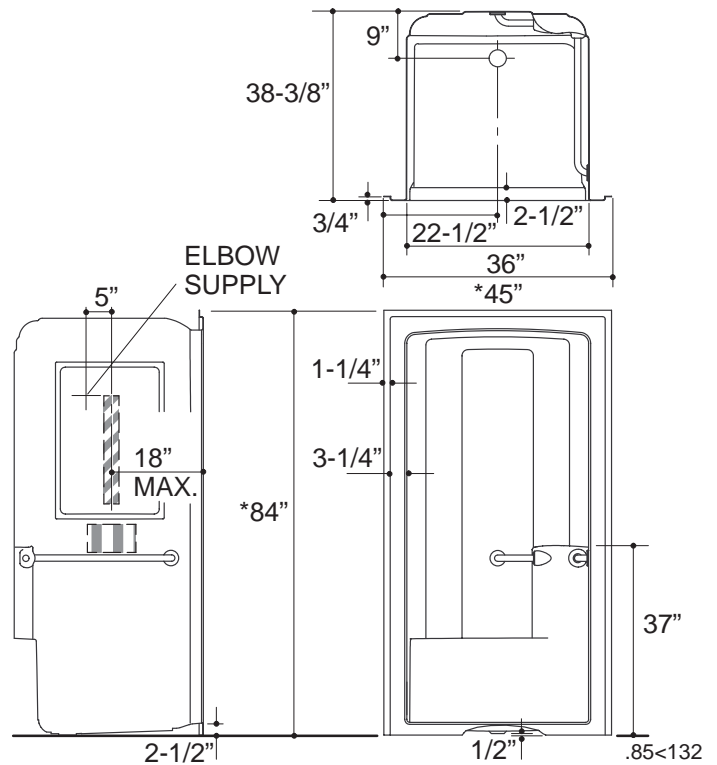

FREEWILL™

Optional Accessories

K-1570	Dome light			☐NA
K-705016	Arica™ 72" shower door* OR	☐SH	☐BH	☐O White
K-705026	Arica™ 65-1/2" shower door* OR	☐SH	☐BH	☐O White
K-701217	Focal 70" shower door* OR	☐SH	☐BH	☐O White
K-701227	Focal 64" shower door*	☐SH	☐BH	☐O White

* Refer to Fixtures Price Book for glass options.

PRODUCT INFORMATION

Fixture:	150 lbs.
Configuration	1-piece
Drain Outlet	3-3/8" D.

INSTALLATION NOTES

For optimum accessibility, specify faucets and fittings to install and operate within the control area shown.

Fixture not drilled for supply fittings.

Shimming may be required to level fixture.

Roughing-In Notes	
*Recess opening must be 45-1/4" x 84-1/4".	
No change in measurements if connected with drain illustrated.	
Stud opening tolerance (+ 1/4" - 0"). When fire rated wall is specified, dimensions are to the inside of the wall board. Some shimming between stud frame and fixture may be required.	
Provide clear floor space per ICC/ANSI A117.1, and as shown.	
	Represents control area for faucets.
	Represents 24" wall mount slide bar.
	Represents clear floor space for 36" x 36" side entrance.
	Represents clear floor space for 48" x 36" front entrance.

PRODUCT DIAGRAM

K-12107, K-12108 Freewill™ Shower Stall

Page 2 of 2

116211-4-DA (-)

THE BOLD LOOK
OF **KOHLER**®