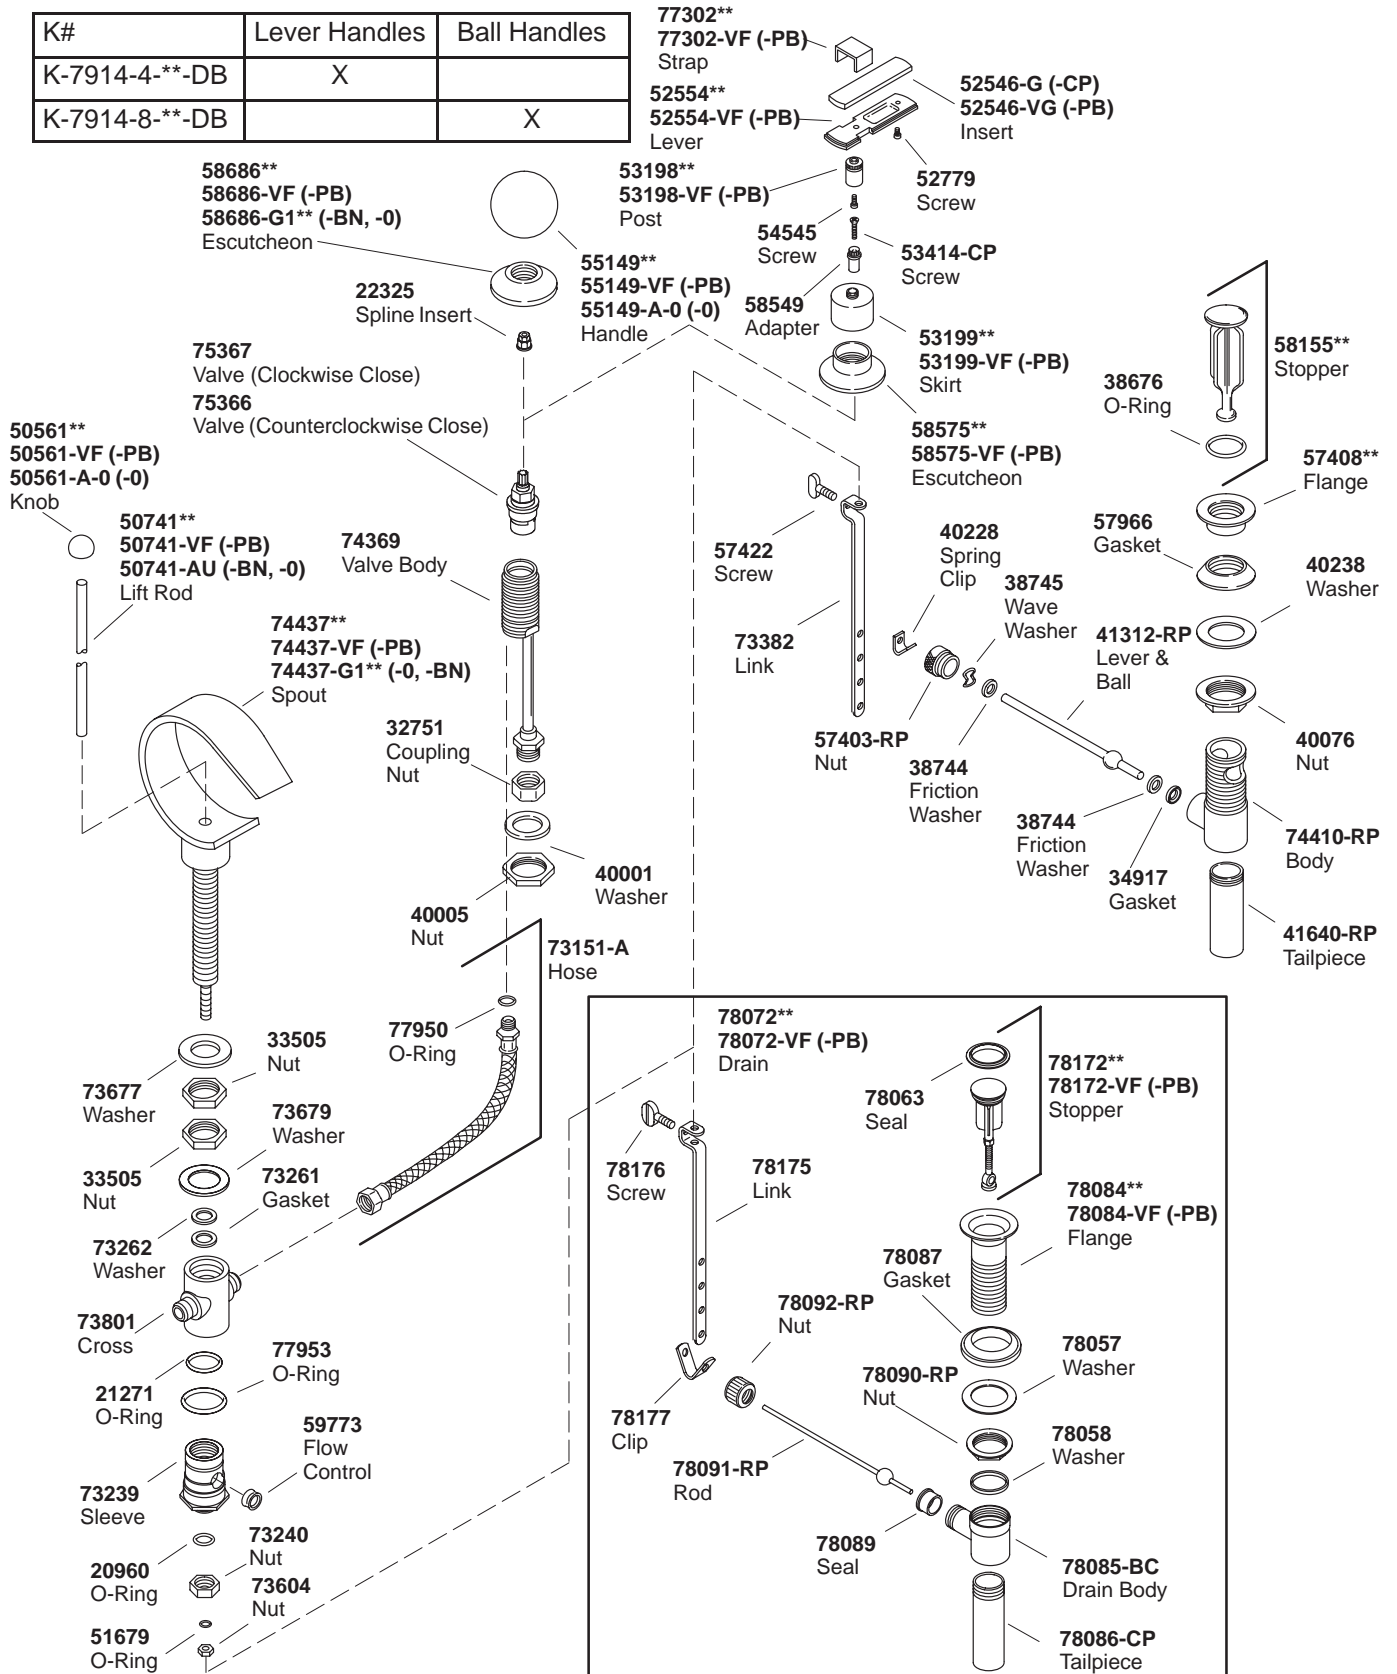

KOHLER® SERVICE PARTS

CIRRUS™ WIDESPREAD LAVATORY FAUCET WITH SHEETFLOW SPOUT

K#	Lever Handles	Ball Handles
K-7914-4**-DB	X	
K-7914-8**-DB		X

**Finish/color code must be specified when ordering.