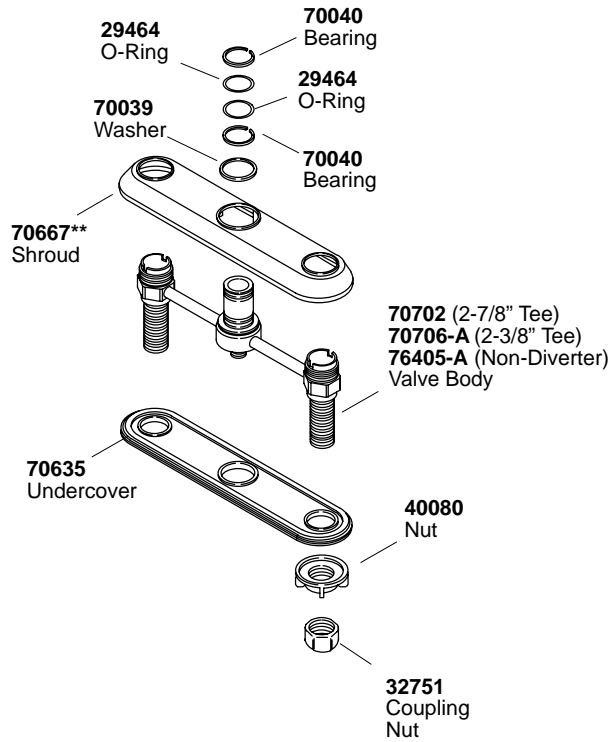

KOHLER® SERVICE PARTS

CORALAIS™ TWO-HANDLE VALVE BODIES & ESCUTCHEON PLATES

**Finish/color code must be specified when ordering.