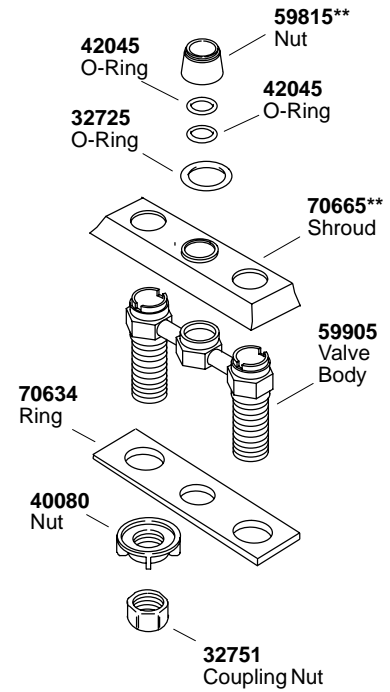

KOHLER® SERVICE PARTS

CORALAIS™ TWO-HANDLE VALVE BODIES & ESCUTCHEON PLATES

**Finish/color code must be specified when ordering.