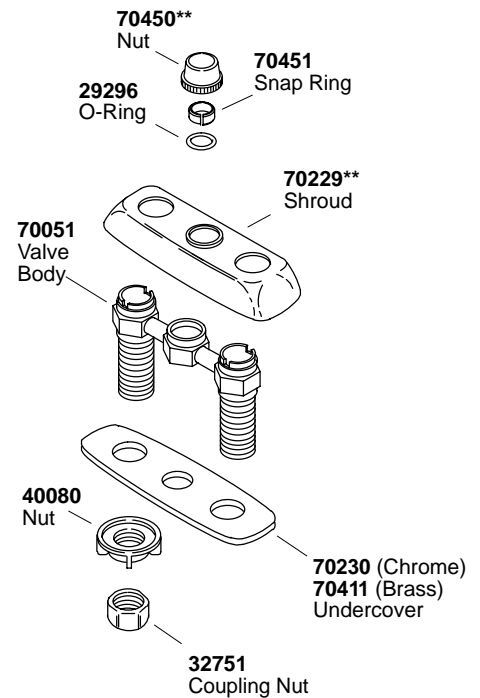

KOHLER® SERVICE PARTS

CORALAIS™ TWO-HANDLE VALVE BODIES & ESCUTCHEON PLATES

**Finish/color code must be specified when ordering.