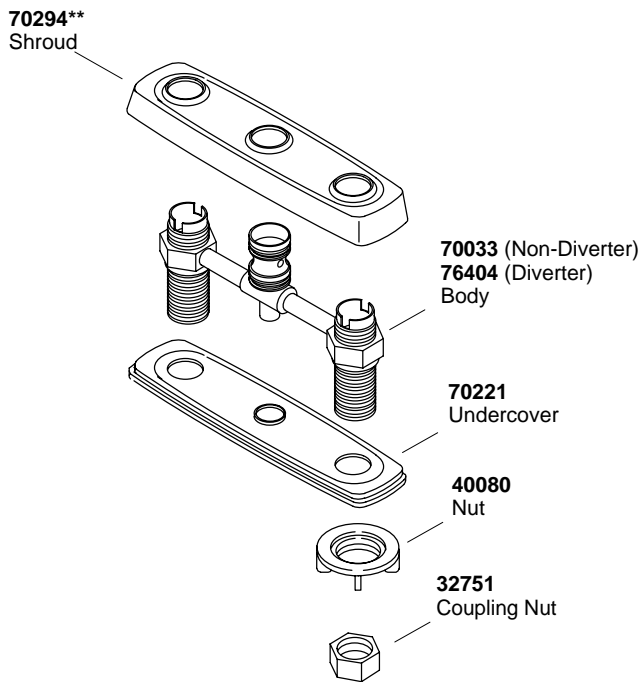

KOHLER® SERVICE PARTS

CORALAIS™ TWO-HANDLE VALVE BODIES & ESCUTCHEON PLATES

**Finish/color code must be specified when ordering.