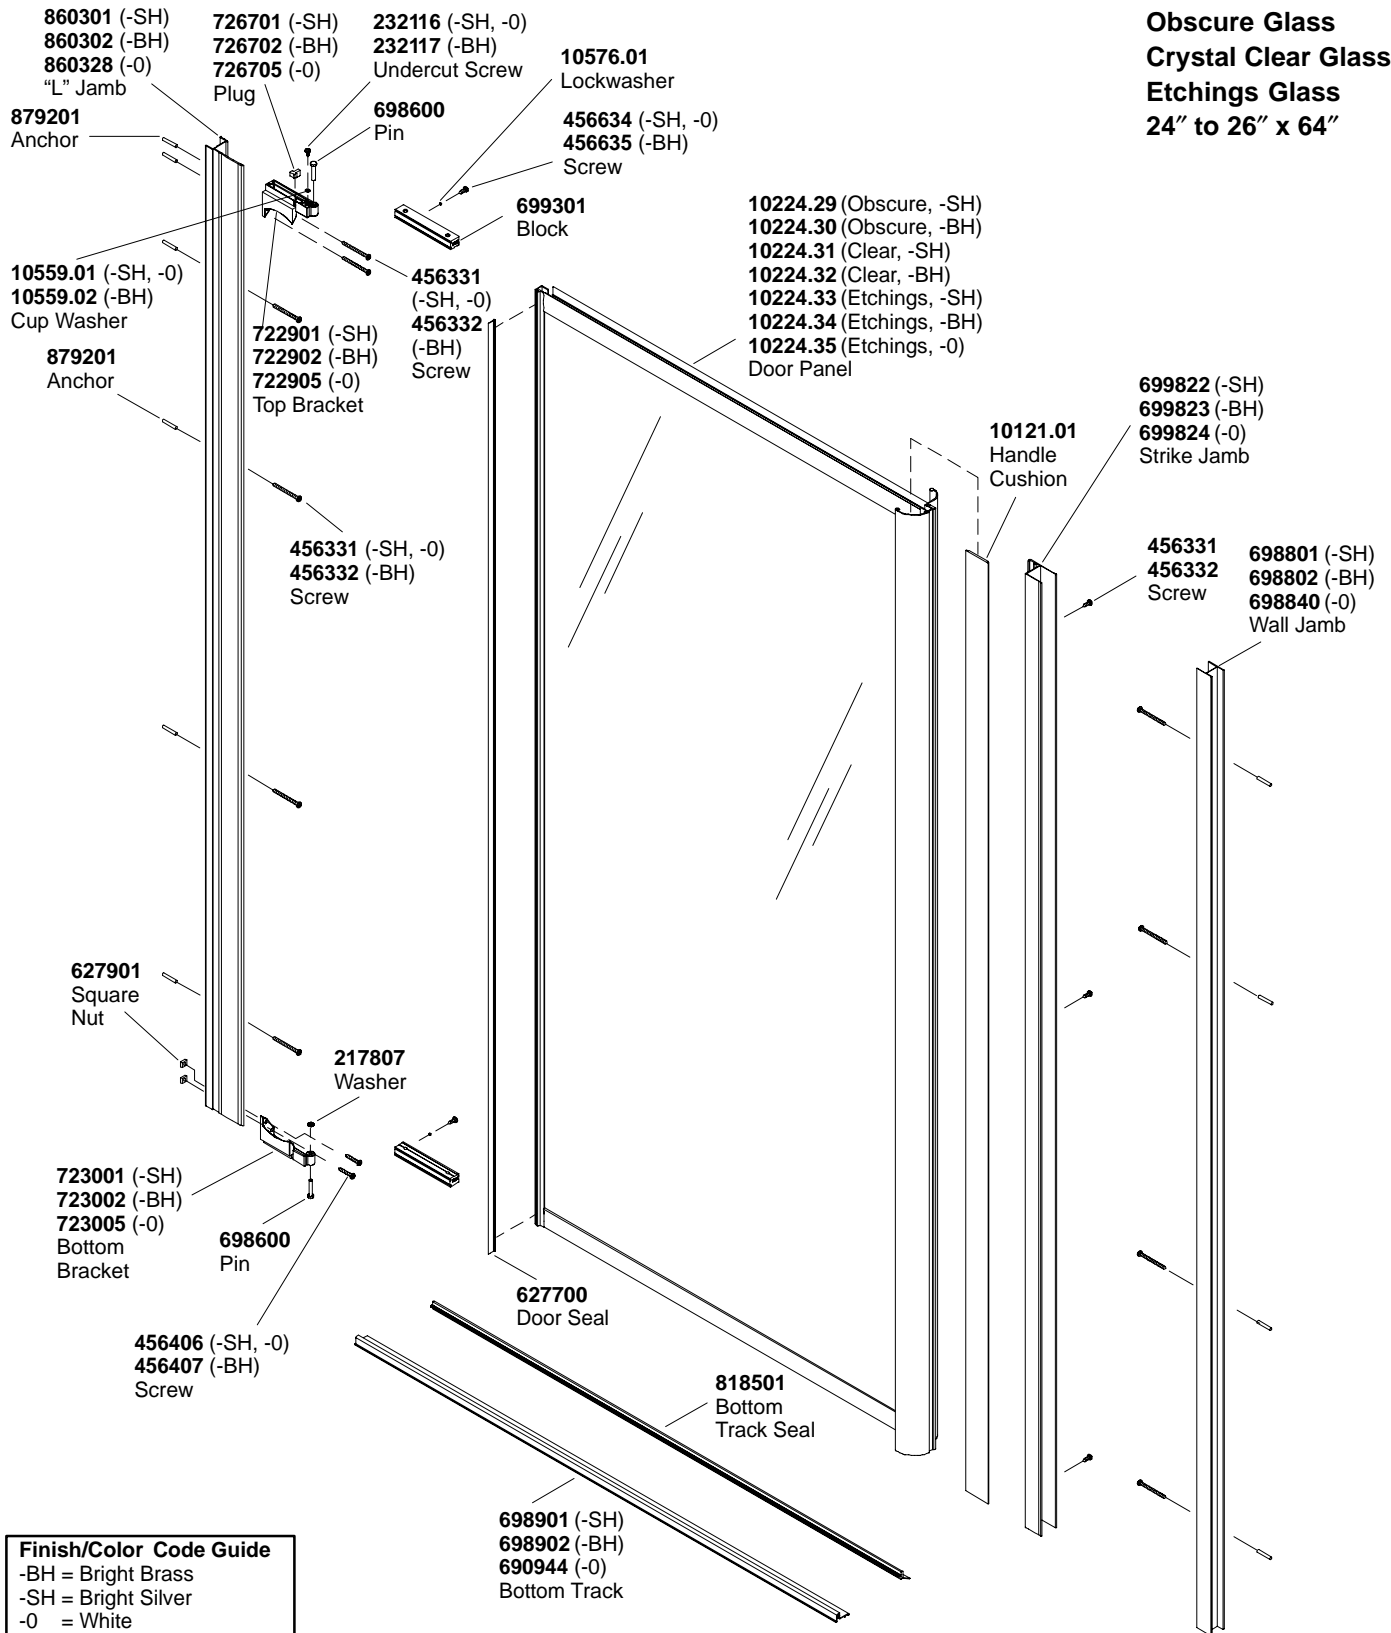

Obscure Glass
Crystal Clear Glass
Etchings Glass
24" to 26" x 64"

Finish/Color Code Guide
-BH = Bright Brass
-SH = Bright Silver
-0 = White

****Finish/color code must be specified when ordering.**