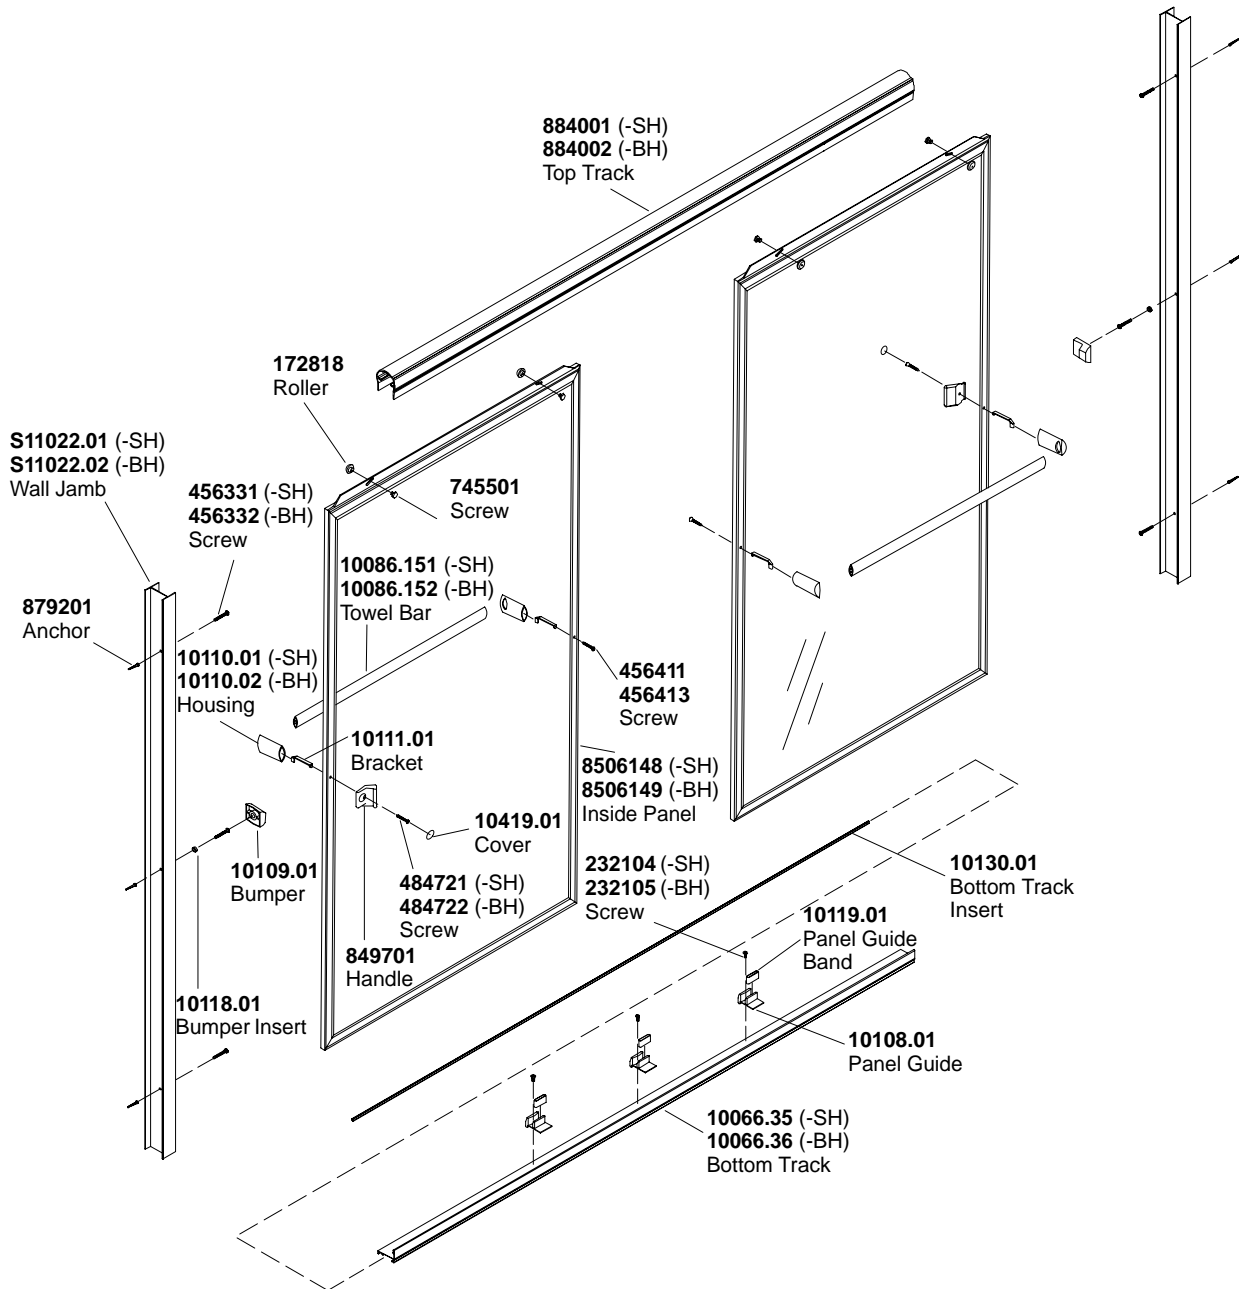

**Crystal Clear Glass**  
**56-1/4" x 55-3/4"**

Finish/Color Code Guide	
-BH	= Bright Brass
-SH	= Bright Silver
-0	= White

**\*\*Finish/color code must be specified when ordering.**