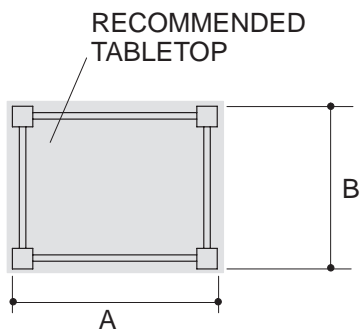

### Ordering Information

Applicable product:		
Frame (578 x 451mm)	K-3100	shown
Frame (578 x 527mm)	K-3101	not shown
Frame (883 x 451mm)	K-3102	not shown
Frame (883 x 527mm)	K-3103	not shown
Accessories/hardware:		
Shelf (578 x 451mm frame)	K-3114-00	optional
Shelf (578 x 527mm frame)	K-3114-01	optional
Shelf (883 x 451mm frame)	K-3114-02	optional
Shelf (883 x 527mm frame)	K-3114-03	optional
Towel bar (298mm)	K-3112-00	optional
Towel bar (375mm)	K-3112-01	optional
Tabletop (610 x 483mm)	K-3040	recommended
Tabletop (610 x 559mm)	K-3041	recommended
Tabletop (914 x 483mm)	K-3042	recommended
Tabletop (914 x 559mm)	K-3043	recommended
Tabletop (914 x 483mm)	K-3044	recommended

### Installation Notes

Refer to installation instructions included with fixture before beginning installation.

Roughing-In Notes				
	A	B	C	D
K-3100	578mm	451mm	711mm	102mm
K-3101	578mm	527mm	813mm	178mm
K-3102	883mm	451mm	711mm	102mm
K-3103	883mm	527mm	813mm	178mm