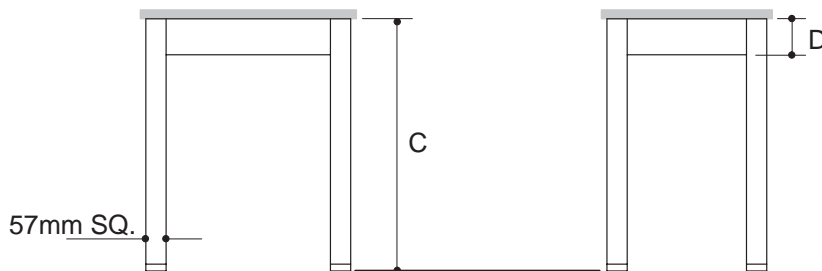

### Ordering Information

Applicable product:		
Frame (578 x 451mm)	K-3100	shown
Frame (578 x 527mm)	K-3101	not shown
Frame (883 x 451mm)	K-3102	not shown
Frame (883 x 527mm)	K-3103	not shown
Accessories/hardware:		
Shelf (578 x 451mm frame)	K-3114-00	optional
Shelf (578 x 527mm frame)	K-3114-01	optional
Shelf (883 x 451mm frame)	K-3114-02	optional
Shelf (883 x 527mm frame)	K-3114-03	optional
Towel bar (298mm)	K-3112-00	optional
Towel bar (375mm)	K-3112-01	optional
Tabletop (610 x 483mm)	K-3040	recommended
Tabletop (610 x 559mm)	K-3041	recommended
Tabletop (914 x 483mm)	K-3042	recommended
Tabletop (914 x 559mm)	K-3043	recommended
Tabletop (914 x 483mm)	K-3044	recommended

### Installation Notes

Refer to installation instructions included with fixture before beginning installation.

Roughing-In Notes				
	A	B	C	D
K-3100	578mm	451mm	711mm	102mm
K-3101	578mm	527mm	813mm	178mm
K-3102	883mm	451mm	711mm	102mm
K-3103	883mm	527mm	813mm	178mm