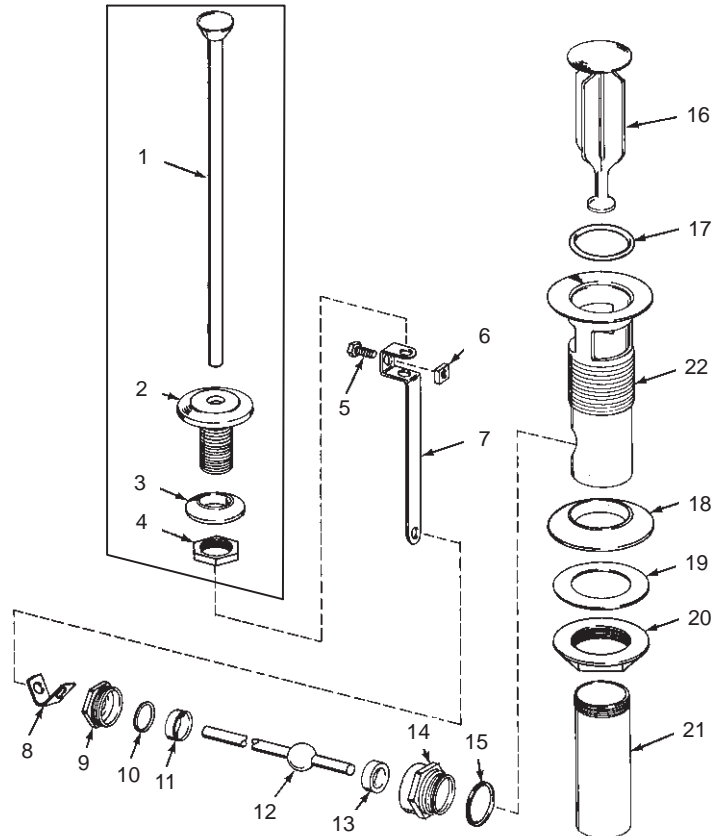

K-7701

POP-UP DRAIN

ORDER BY KIT NUMBER OR PART NUMBER, NOT ITEM NUMBER OR KIT LETTER.

### Ordering Options

Item	Part No. or Kit
1	20781‡*
2, 3, 4	A
5, 6, 7	B
8, 9, 10, 11, 12,	C
13, 14, 15	C
16, 17	D, H, E, F
17	38676
18, 19, 20	G
21	30616‡
22	H

### Kit Ordering Information

Kit	Kit Part No.	Kit Name	Kit Contents
A	20844 ‡*	Flange Kit	1 ea., Items 2, 3 and 4
B	30223	Link Kit	1 ea., Items 5, 6 and 7
C	38780 ‡**	Ball Lever Kit	1 ea., Items 8 thru 15
D	38736 ‡	Stopper	1 ea., Items 16 and 17
E	30124 ‡	Stopper (Vandal Proof-Hooked Base)	1 ea., Items 16 and 17
F	30224 ‡	Gasket Service Kit	1 ea., Items 16 and 17
G	38775 ‡	Stopper (Vandal Proof-Looped Base)	1 ea., Items 18, 19 and 20
H	20694 ‡	Drain Assembly	1 ea., Items 16, 17 and 22

#### NOTES:

- \* Check applicable faucet for correct lift rod assembly.
- \*\* For extended 9" ball lever, order #20700.