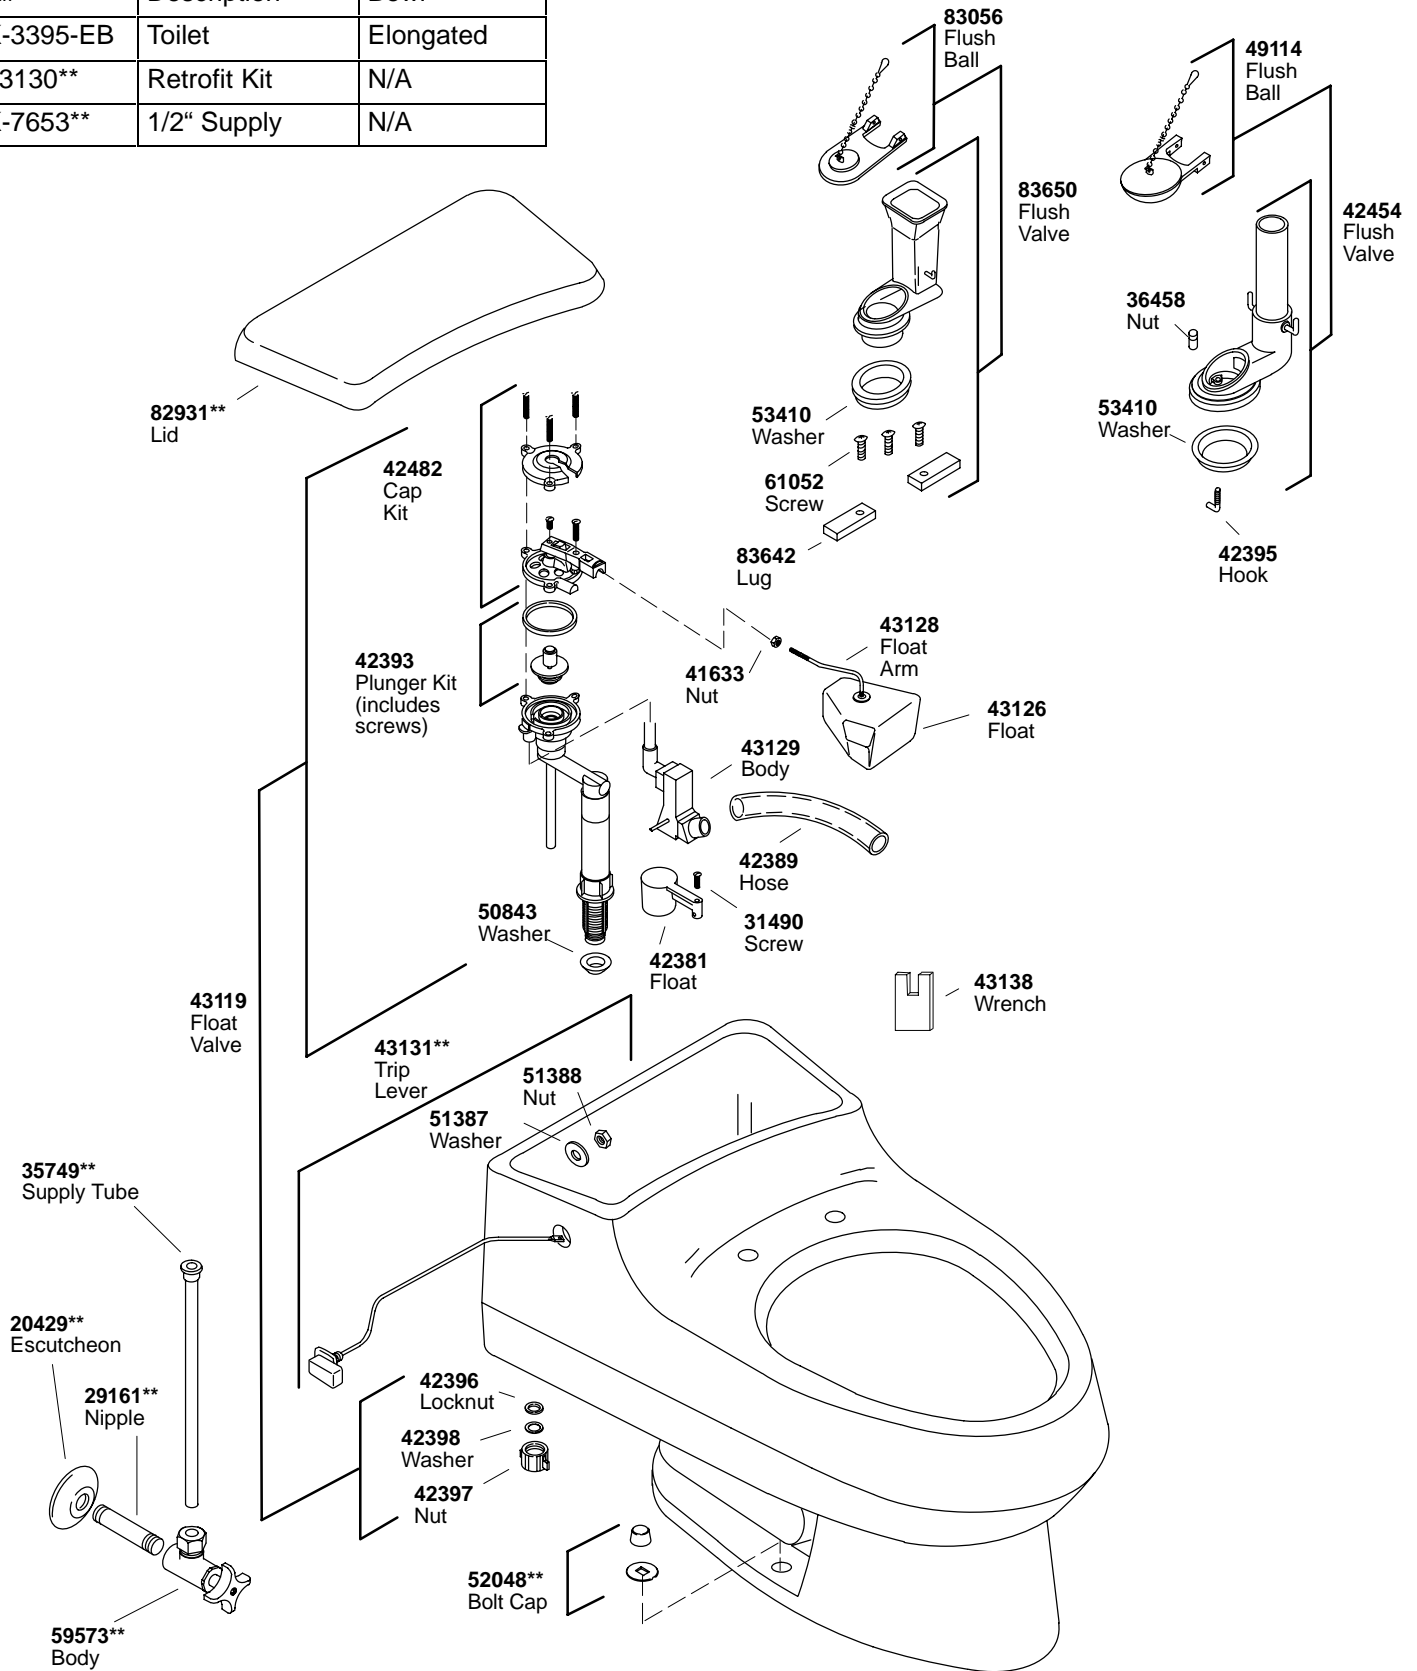

K#	Description	Bowl
K-3395-EB	Toilet	Elongated
43130**	Retrofit Kit	N/A
K-7653**	1/2" Supply	N/A

**Finish/color code must be specified when ordering.