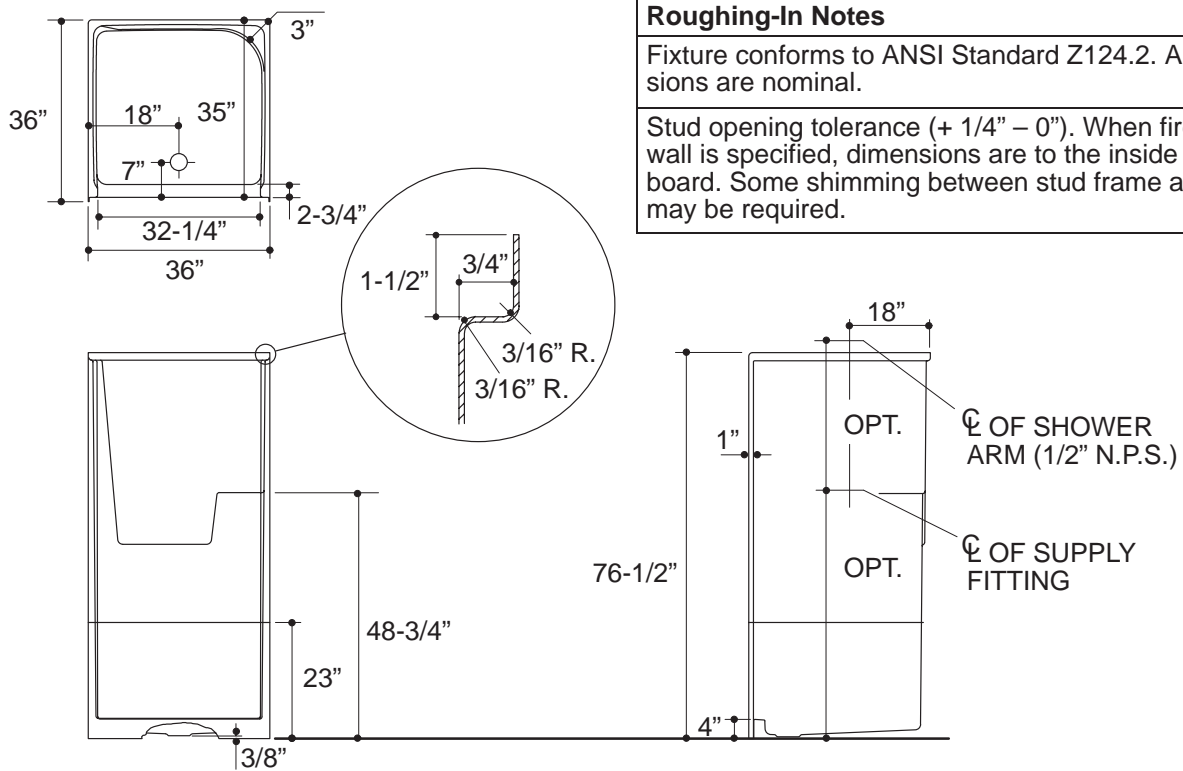

Product Information

Fixture:	
Weight	104 lbs.
Configuration	2-piece
Drain Outlet	3-3/8" D.

Installation Notes

Refer to installation instructions included with fixture before beginning installation.

Fixture not drilled for supply fittings.

Shimming may be required to level fixture.

Roughing-In Notes

Fixture conforms to ANSI Standard Z124.2. All dimensions are nominal.

Stud opening tolerance (+ 1/4" – 0"). When fire rated wall is specified, dimensions are to the inside of the wall board. Some shimming between stud frame and fixture may be required.