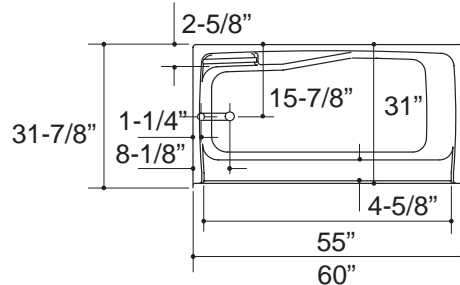

Ordering Information

Applicable product:		
Left outlet	K-1533	shown
Right outlet	K-1532	not shown
Drain	K-11660	recommended
Focal shower door or Focal shower door or Forum™ shower door	K-701000 or K-701026 or K-703012	recommended

Product Information

Fixture*:	basin area	top area	weight
Bathing well	48" x 22"	56" x 24"	95 lbs.
	water depth	capacity	
To overflow	9"	35 gals.	
Configuration			1-piece
* Approximate measurements for comparison only.			

Installation Notes

Refer to installation instructions included with fixture before beginning installation.

Fixture not drilled for supply fittings.

Shimming may be required to level fixture.

Roughing-In Notes

Fixture conform to ANSI Standard Z124.2. All dimensions are nominal.

No change in measurements if connected with drain illustrated.

Stud opening tolerance (+ 1/4" - 0"). When fire rated wall is specified, dimensions are to the inside of the wall board. Some shimming between stud frame and fixture may be required.