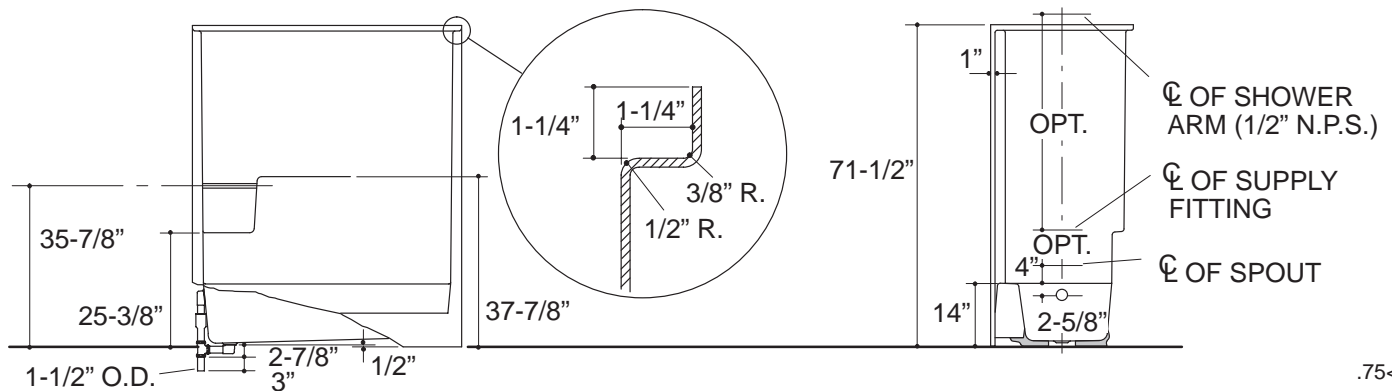

Product Information

Fixture*:	basin area	top area	weight
Bathing well	48" x 22"	56" x 24"	95 lbs.
	water depth	capacity	
To overflow	9"	35 gals.	
Configuration			1-piece
* Approximate measurements for comparison only.			

Installation Notes

Refer to installation instructions included with fixture before beginning installation.

Fixture not drilled for supply fittings.

Shimming may be required to level fixture.

Roughing-In Notes

Fixture conform to ANSI Standard Z124.2. All dimensions are nominal.

No change in measurements if connected with drain illustrated.

Stud opening tolerance (+ 1/4" - 0"). When fire rated wall is specified, dimensions are to the inside of the wall board. Some shimming between stud frame and fixture may be required.