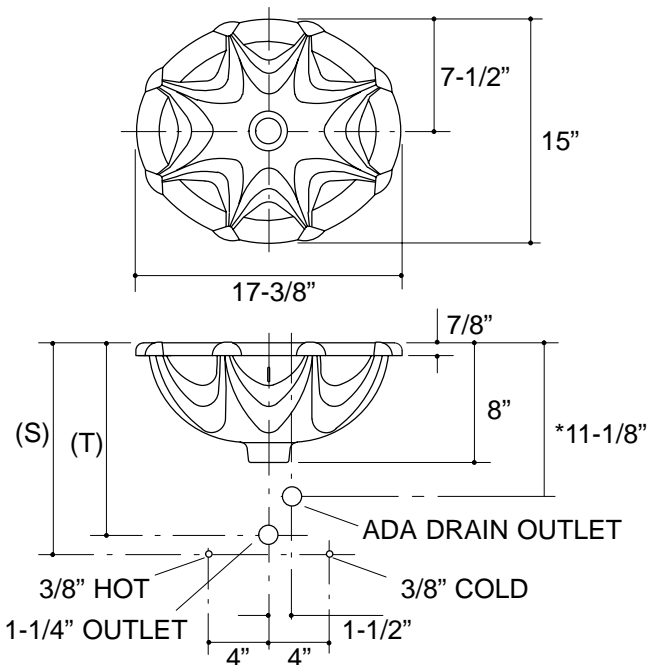

#### FEATURES

- 17-3/8" x 15"
- Vitreous china
- Self-rimming
- ADA compliant
- Sculptured basin
- With sealant

#### PRODUCT SPECIFICATION:

The self-rimming countertop lavatory shall be 17-3/8" in length, and 15" in width. Lavatory shall be made of vitreous china. Lavatory shall be ADA compliant. Lavatory shall include sealant. Lavatory shall be sculptured basin. Lavatory shall be Kohler Model K-2184-\_\_\_\_\_.

## PRODUCT INFORMATION

ADA compliant.			
Fixture*:		basin area	water depth
Lavatory		14" x 12"	6-1/8"
Outlet	1-3/4" D.		
* Approximate measurements for comparison only.			
Included Components:			
Adhesive sealant		63034	
Adjustable linkage		40372	
Cutout template		113009	

### Roughing-In Notes

\*Based on K-8998 with 1" of tailpiece exposed.

(T) Pop-up drain 13-5/8", grid drain 12-3/4".

(S) 14" (Based on 12" riser which may require cutting).

4-5/8" minimum faucet spout length needed to reach over rim into basin.