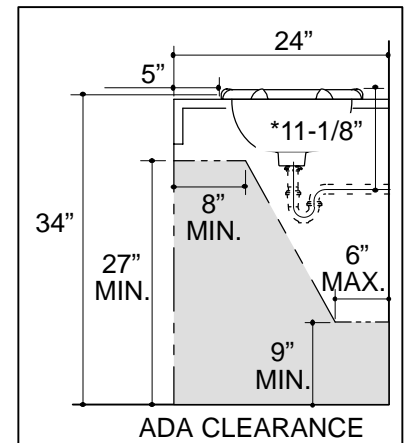

#### FEATURES

- 17-3/8" x 15"
- Vitreous china
- Self-rimming
- ADA compliant
- Sculptured basin
- With sealant

#### PRODUCT SPECIFICATION:

The self-rimming countertop lavatory shall be 17-3/8" in length, and 15" in width. Lavatory shall be made of vitreous china. Lavatory shall be ADA compliant. Lavatory shall include sealant. Lavatory shall be sculptured basin. Lavatory shall be Kohler Model K-2184-\_\_\_\_\_.

## PRODUCT INFORMATION

ADA compliant.			
Fixture*:		basin area	water depth
Lavatory		14" x 12"	6-1/8"
Outlet	1-3/4" D.		
* Approximate measurements for comparison only.			
Included Components:			
Adhesive sealant		63034	
Adjustable linkage		40372	
Cutout template		113009	

### Roughing-In Notes

\*Based on K-8998 with 1" of tailpiece exposed.

(T) Pop-up drain 13-5/8", grid drain 12-3/4".

(S) 14" (Based on 12" riser which may require cutting).

4-5/8" minimum faucet spout length needed to reach over rim into basin.