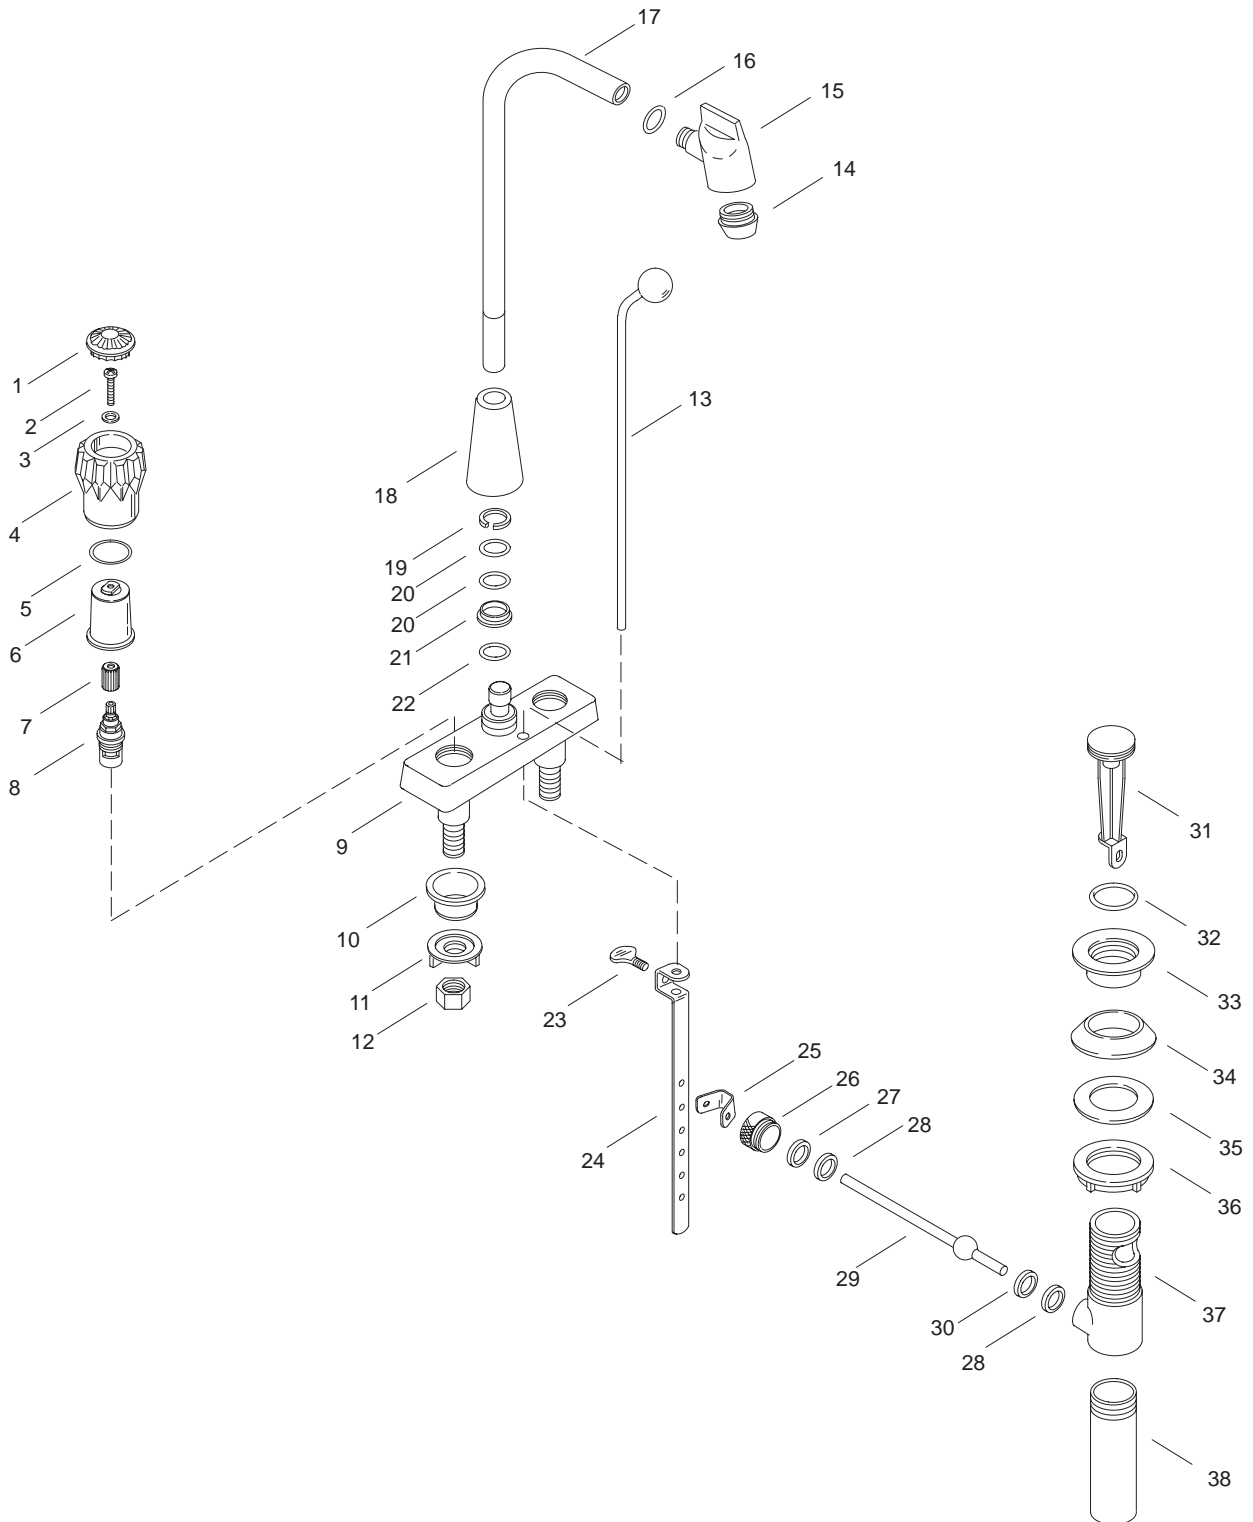

# KOHLER<sup>®</sup> SERVICE PARTS

## FLAIR™ LAVATORY FAUCET

K#
K-7412-7A-**-AA/BA
K-6212-7-**-AA

**\*\*Finish/color code must be specified when ordering.**

### SERVICE PARTS

ITEM	PART NO.	DESCRIPTION
1	43144	Plug Button, Hot
	43145	Plug Button, Cold
2	41110	Screw
3	41298	Washer
4	43142	Handle
5	43168	O-Ring
6	41242**	Insert
7	59027	Adapter
8	30430	Valve (Clockwise Close)
	30431	Valve (Counterclockwise Close)
9		Available in Service Kit Only
10	34274	Washer
11	40080	Nut
12	32751	Nut
13	40156**	Rod Assembly
14	59620**	Aerator
15		Available in Service Kit Only
16	33993	O-Ring
17	40273**	Spout
18	40275**	Collar
19	40274	Snap Ring
20	42045	O-Ring
21	40271	Bearing
22	32725	O-Ring
23	57422	Thumb Screw
24	73382	Link
25	40228	Spring Clip
26	57403-RP	Nut
27	38745	Washer
28	38744	Washer
29	41312-RP	Lever Assembly
30	34917	Washer
31		Available in Service Kit Only
32	38676	O-Ring
33	74732**	Flange
34	57966	Gasket
35	40238	Washer
36	40076	Locknut
37	74410-RP	Drain Body
38	41640**	Tailpiece

### SERVICE KITS

PART NO.	ITEM	QTY.	DESCRIPTION
59748**			Spout Assembly, Multi-Swivel
	8	1 ea.	Valve (Clockwise Close)
		1 ea.	Valve (Counterclockwise Close)
	9	1 ea.	Body
	10	2 ea.	Washer
	11	2 ea.	Nut
	12	2 ea.	Nut
	14	1 ea.	Aerator
	15	1 ea.	Head
	16	1 ea.	O-Ring
	17	1 ea.	Spout
	18	1 ea.	Collar
	19	1 ea.	Snap Ring
	20	1 ea.	O-Ring
	21	1 ea.	Bearing
	22	1 ea.	O-Ring
38847			Mounting Assembly
	10	2 ea.	Washer
	11	2 ea.	Nut
	12	2 ea.	Nut
75322**			Head, Multi-Swivel
	15	1 ea.	Head
	16	1 ea.	O-Ring
58156-RP			Drain Hardware Assembly
	23	1 ea.	Thumb Screw
	24	1 ea.	Link
	25	1 ea.	Spring Clip
	26	1 ea.	Retainer Nut
	27	1 ea.	Washer
	28	2 ea.	Washer
	29	1 ea.	Lever Assembly
74412**			Stopper Assembly, Plastic
	31	1 ea.	VR Stopper Assembly, Plastic
	32	1 ea.	O-Ring
74413**			Drain Assembly, Plastic
	31	1 ea.	VR Stopper Assembly, Plastic
	32	1 ea.	O-Ring
	33	1 ea.	Flange
	34	1 ea.	Gasket
	35	1 ea.	Washer
	36	1 ea.	Locknut
	37	1 ea.	Drain Body