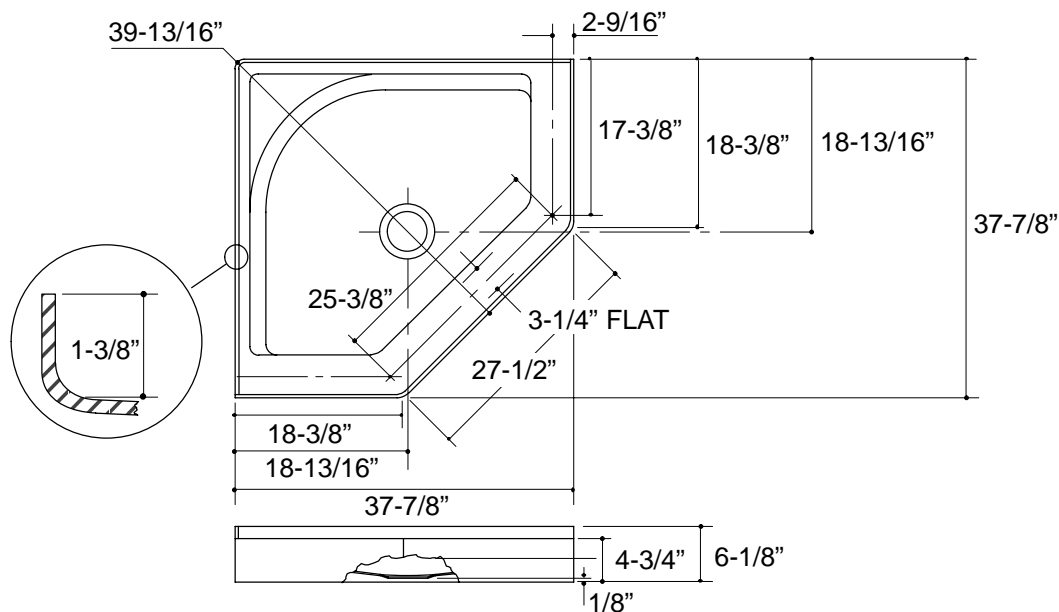

Ordering Information

Accessories/hardware:		
Drain	K-9132	recommended
Profile neo-angle shower enclosure	K-9868	optional
Glassworks shower enclosure	K-9716	optional

Product Information

Fixture:	
Weight	49 lbs.
Configuration	1-piece
Drain Outlet	3-3/8" D.

Installation Notes

Refer to installation instructions included with fixture before beginning installation.

Roughing-In Notes

Fixture conforms to ANSI Standard Z124.2. All dimensions are nominal.