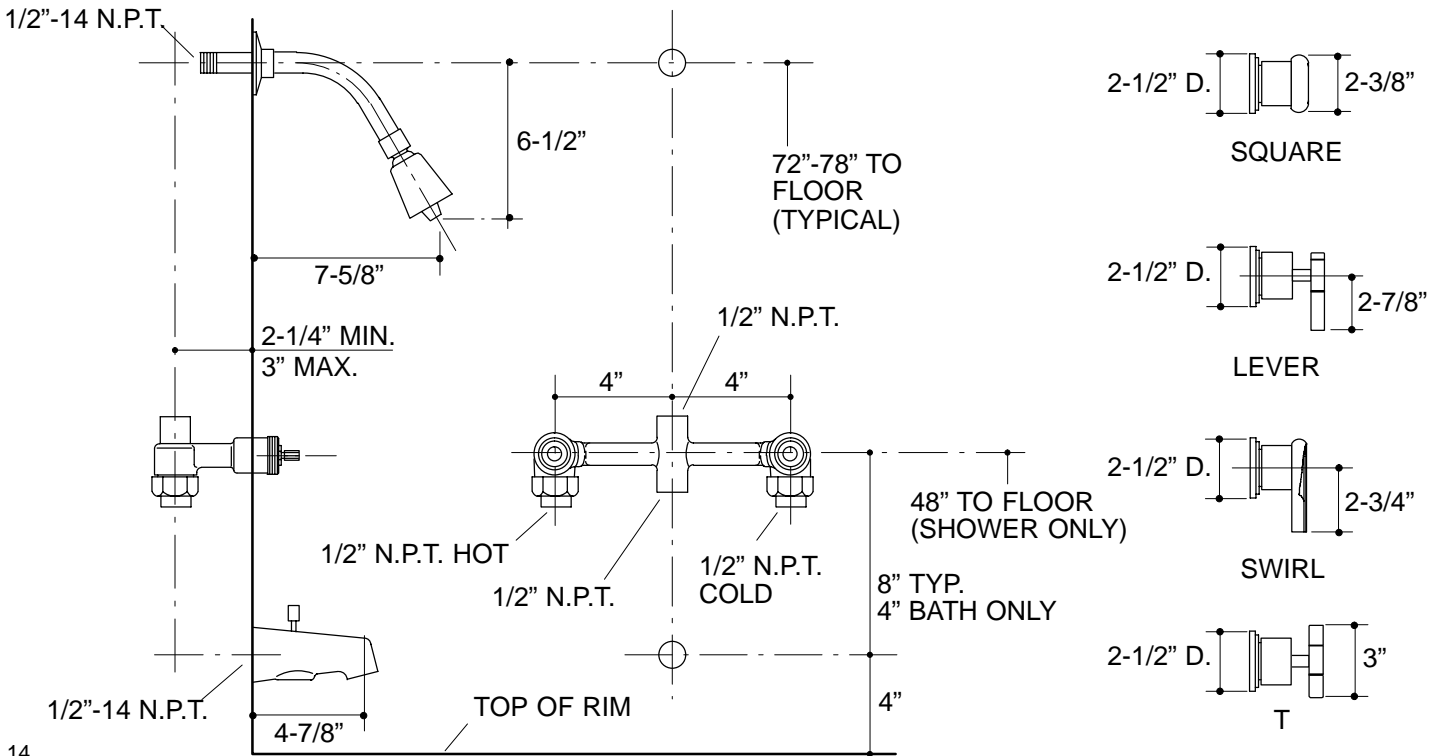

TABORET®

14

PRODUCT DIAGRAM