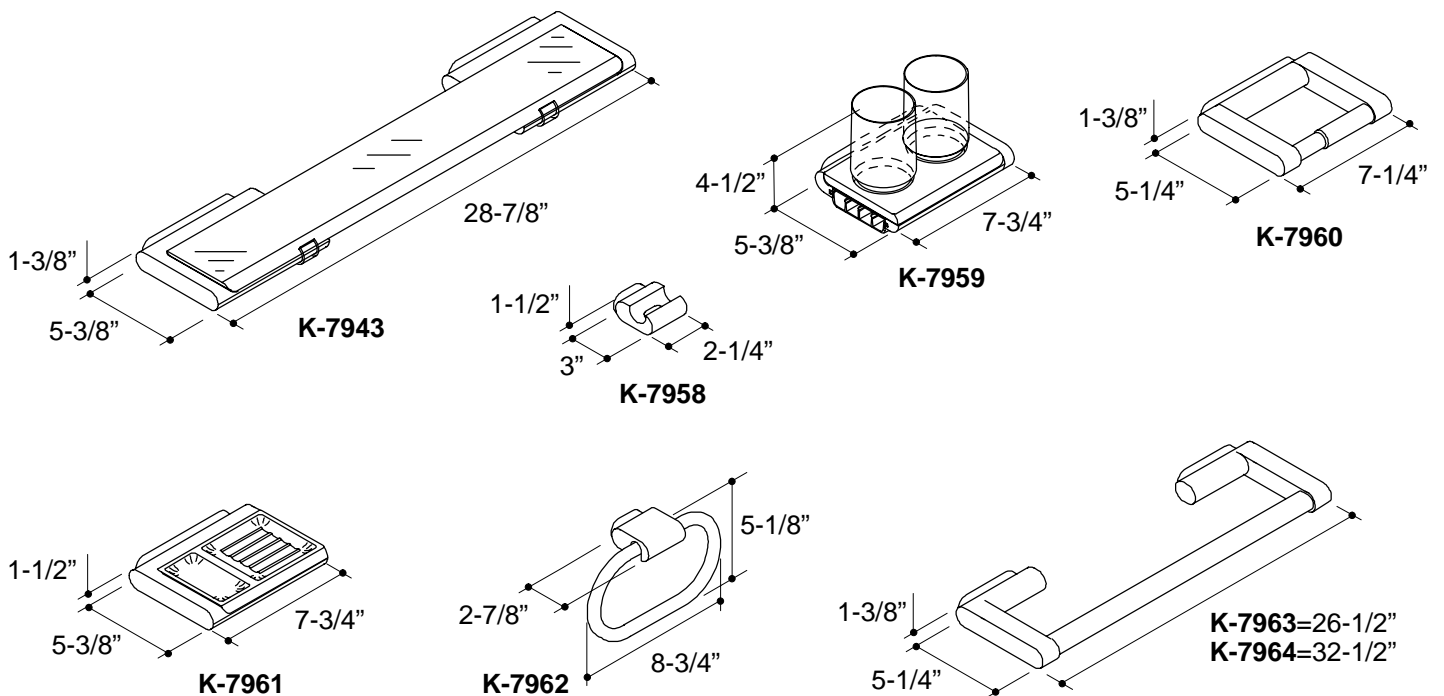

### Ordering Information

Applicable product:	
Glass shelf	K-7943
Robe hook	K-7958
Tumbler holder and toothbrush drawer	K-7959
Toilet tissue holder	K-7960
Soap dish	K-7961
Towel ring	K-7962
26-1/2" towel bar	K-7963
32-1/2" towel bar	K-7964