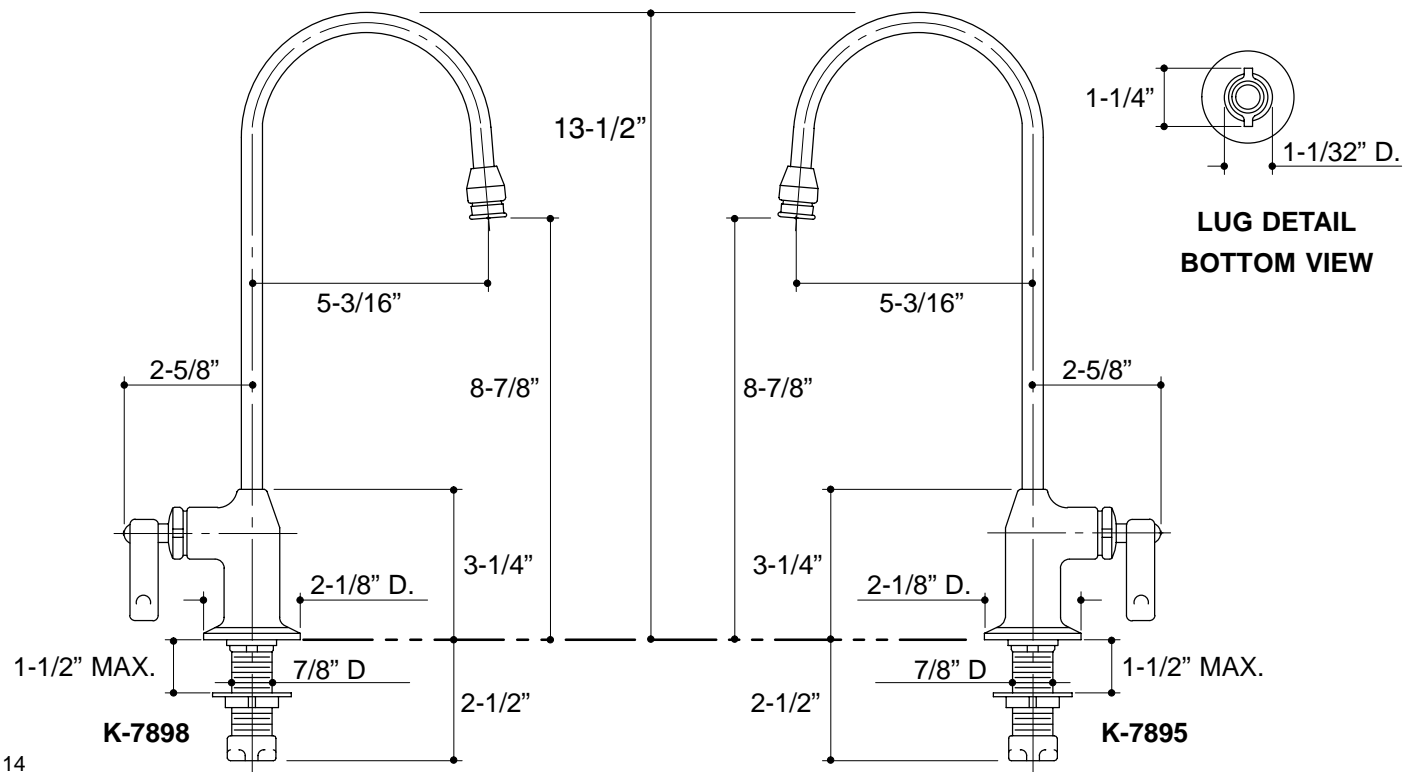

Ordering Information

Applicable faucet:	
Right-hand, hot	K-7895-H
Right-hand, cold	K-7895-C
For K-5990 Tech School sink:	
Left-hand, hot	K-7898-H
Left-hand, cold	K-7898-C
ADA Lever handles are ADA compliant	

14

K-7895, K-7898 Pantry Faucet
115122-1-AA (9619)

KOHLER®

NOTES: