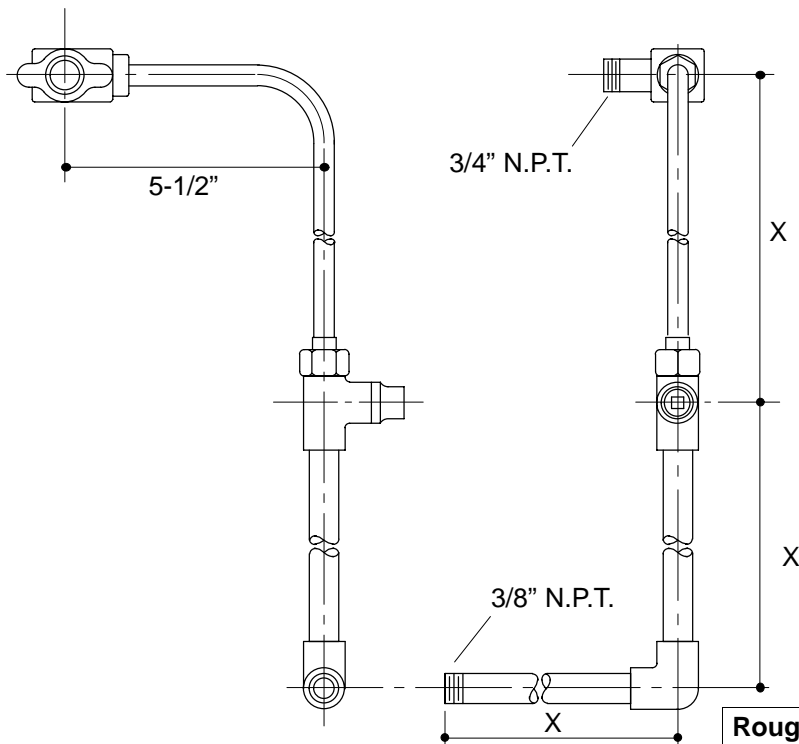

Ordering Information

Applicable sink supply:		
For fixture similar to:	Size:	Supply:
K-3200	36"	K-13720-A
K-6652	22" x 20"	K-13720-B
K-12784	24" x 22"	K-13720-C
K-12781	30" x 22"	

Roughing-In Notes

X = To suit fixture