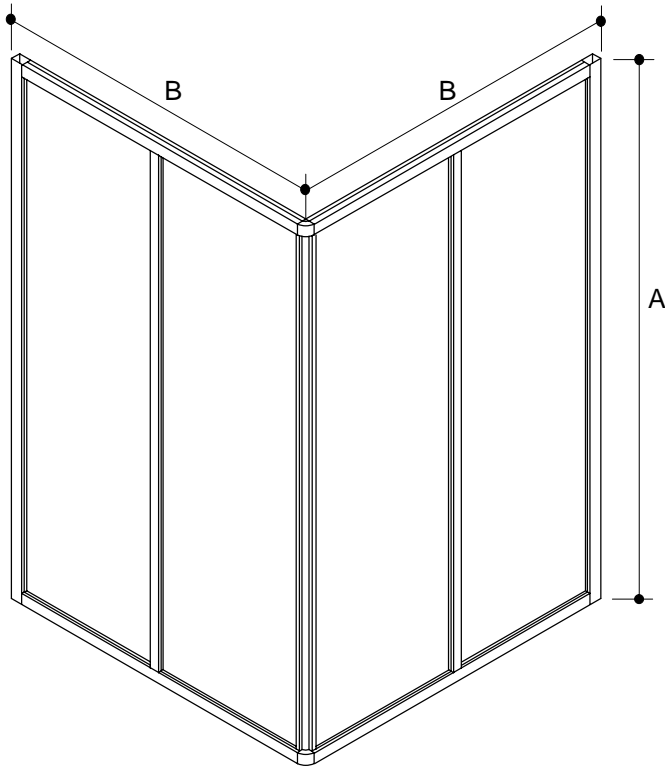

**Ordering Information**

Applicable product:
Reference models and measurements below.

**Installation Notes**

Refer to installation instructions included with fixture before beginning installation.

Roughing-In Notes		
	A	B
K-701199	72"	33-7/8"
Note: Max. door opening is 18-1/2".		