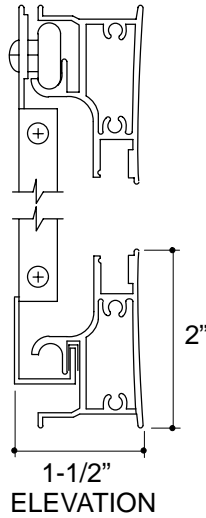

**Ordering Information**

Applicable product:
Reference models and measurements below.

**Installation Notes**

Refer to installation instructions included with fixture before beginning installation.

Roughing-In Notes		
	A	B
K-701199	72"	33-7/8"
Note: Max. door opening is 18-1/2".		