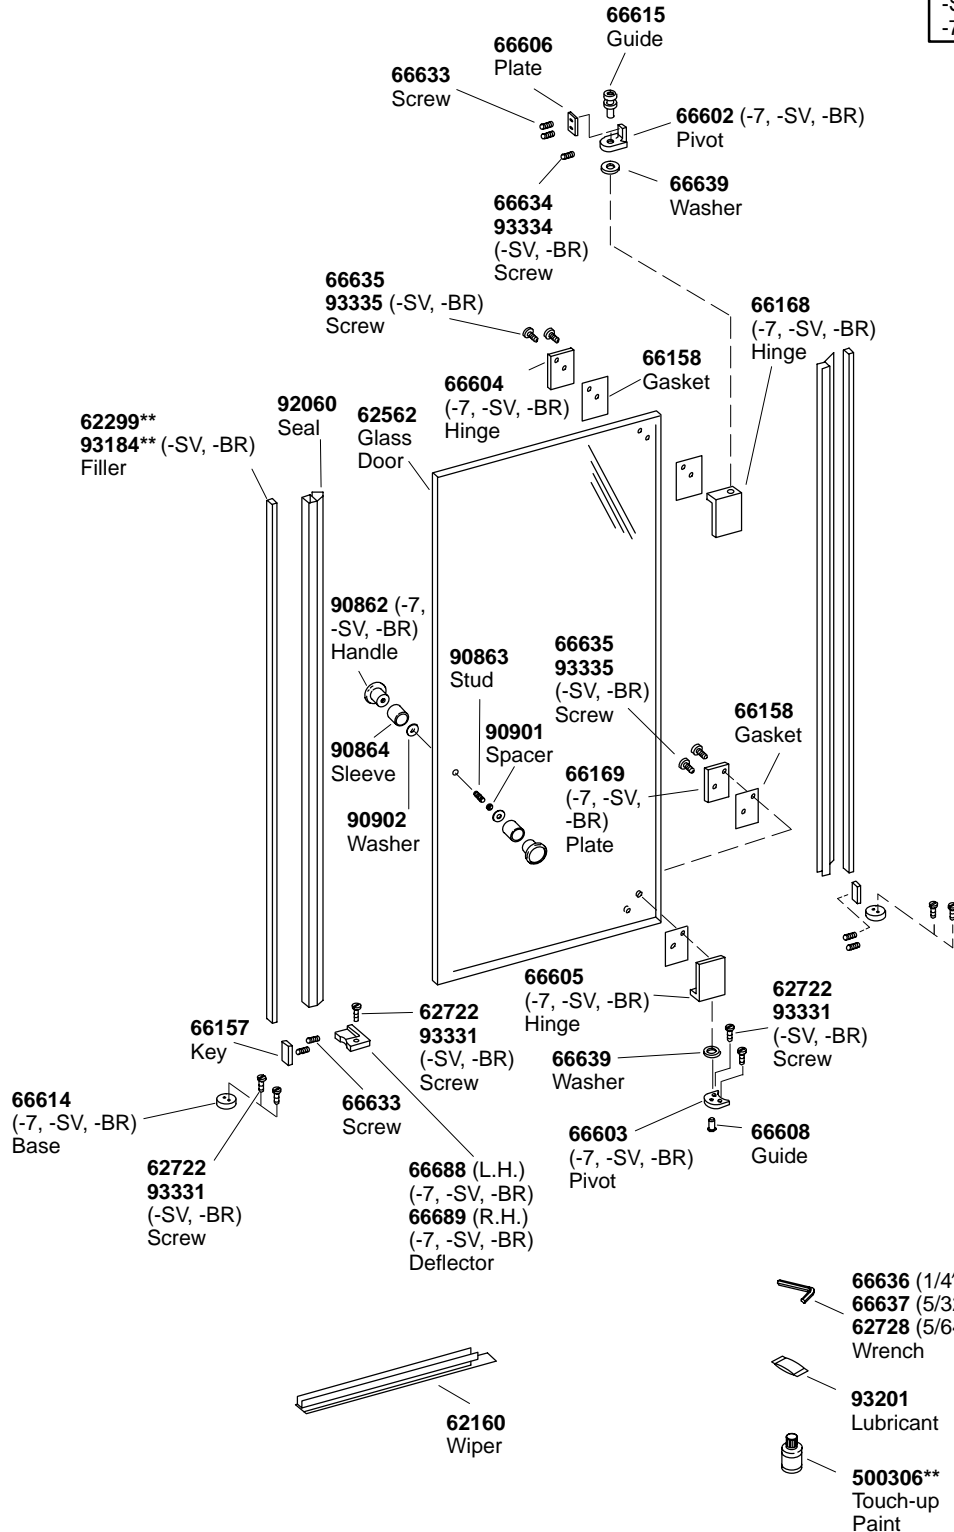

Shower Door
38" x 38"

Finish/Color Code Guide

-BR = New England Brass™
-SV = Nevada Silver™
-7 = Black Black™

**Finish/color code must be specified when ordering.