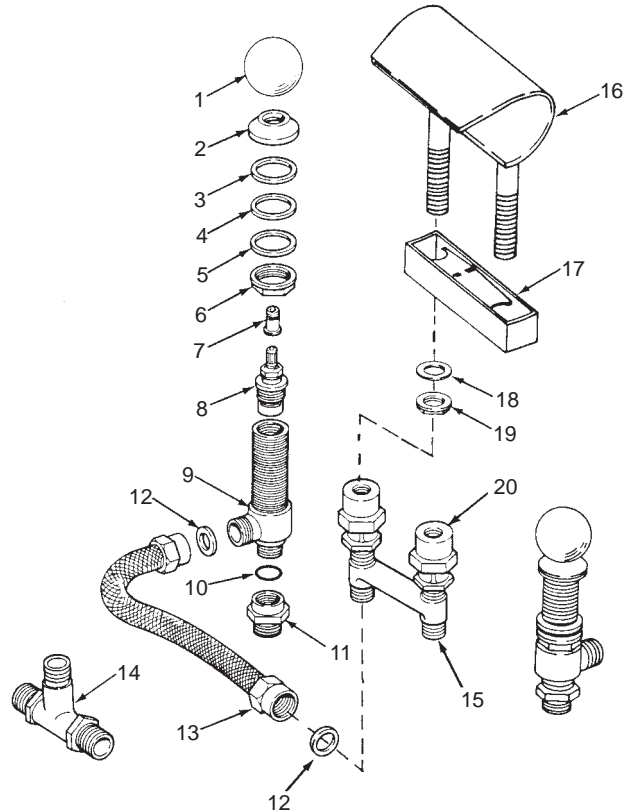

## BATH AND SHOWER FITTINGS

**K-7902-A**  
**K-7908-A**  
**K-7909-A**

CIRRUS  
CIRRUS  
CIRRUS

DECK MOUNT BATH SPOUT  
DECK MOUNT BATH VALVE ASSEMBLY  
DECK MOUNT BATH VALVE ASSEMBLY WITH SPOUT

ORDER BY KIT NUMBER OR PART NUMBER, NOT ITEM NUMBER OR KIT LETTER.

### Ordering Options

Item	Part No. or Kit
1	500409‡
2	500067‡
3, 4, 5, 6	A
7	B
8	23166
9	30593
10, 11	C
12	D, E
13	E
14	22284*
15	50363**
16	F
17	40300‡, F
18, 19	G
20	52293

### Kit Ordering Information

Kit	Kit Part No.	Kit Name
A	30607	Mounting Hardware Kit
B	30502	Spline Adapters
C	30479	Adapter Kit
D	52585	Washers
E	23168	Flexible Hoses (w/Washers)
F	30608 ‡	Spout Assembly
G	30588	Spout Mounting Hardware