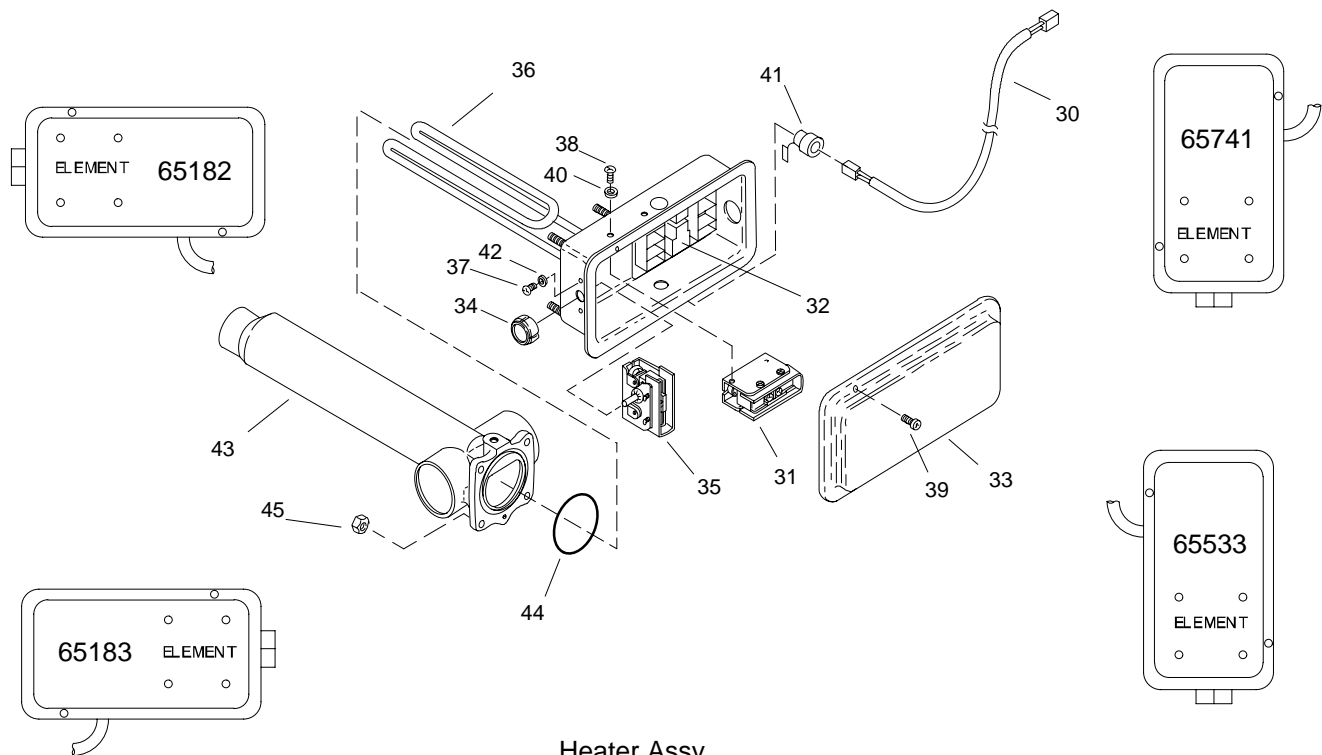

Shut-Off Valve Assy
94275

Heater Assy

**Finish/color code must be specified when ordering.