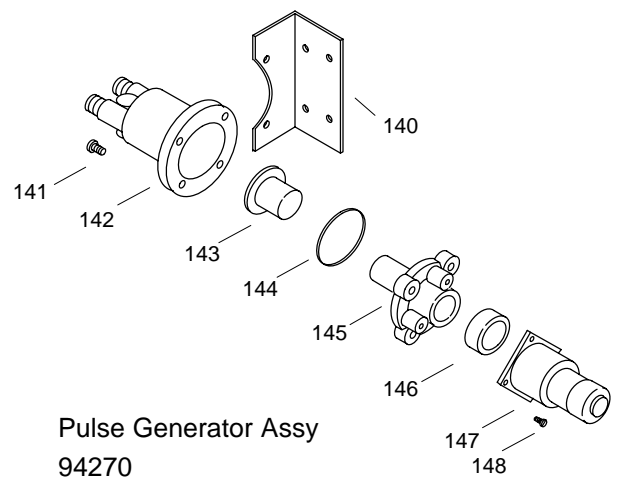

Variable Flow Valve Assy
73592

**Finish/color code must be specified when ordering.