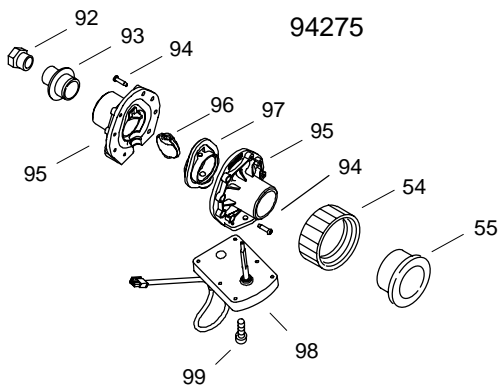

**Finish/color code must be specified when ordering.