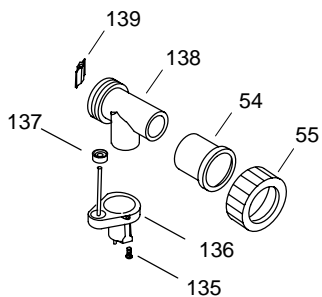

Variable Flow Valve Assy
73592

**Finish/color code must be specified when ordering.