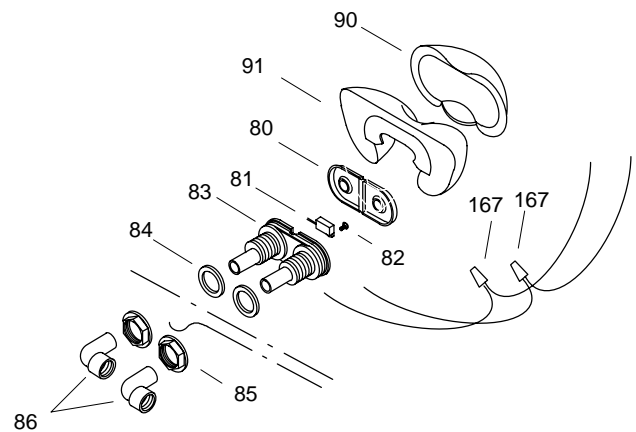

**Finish/color code must be specified when ordering.