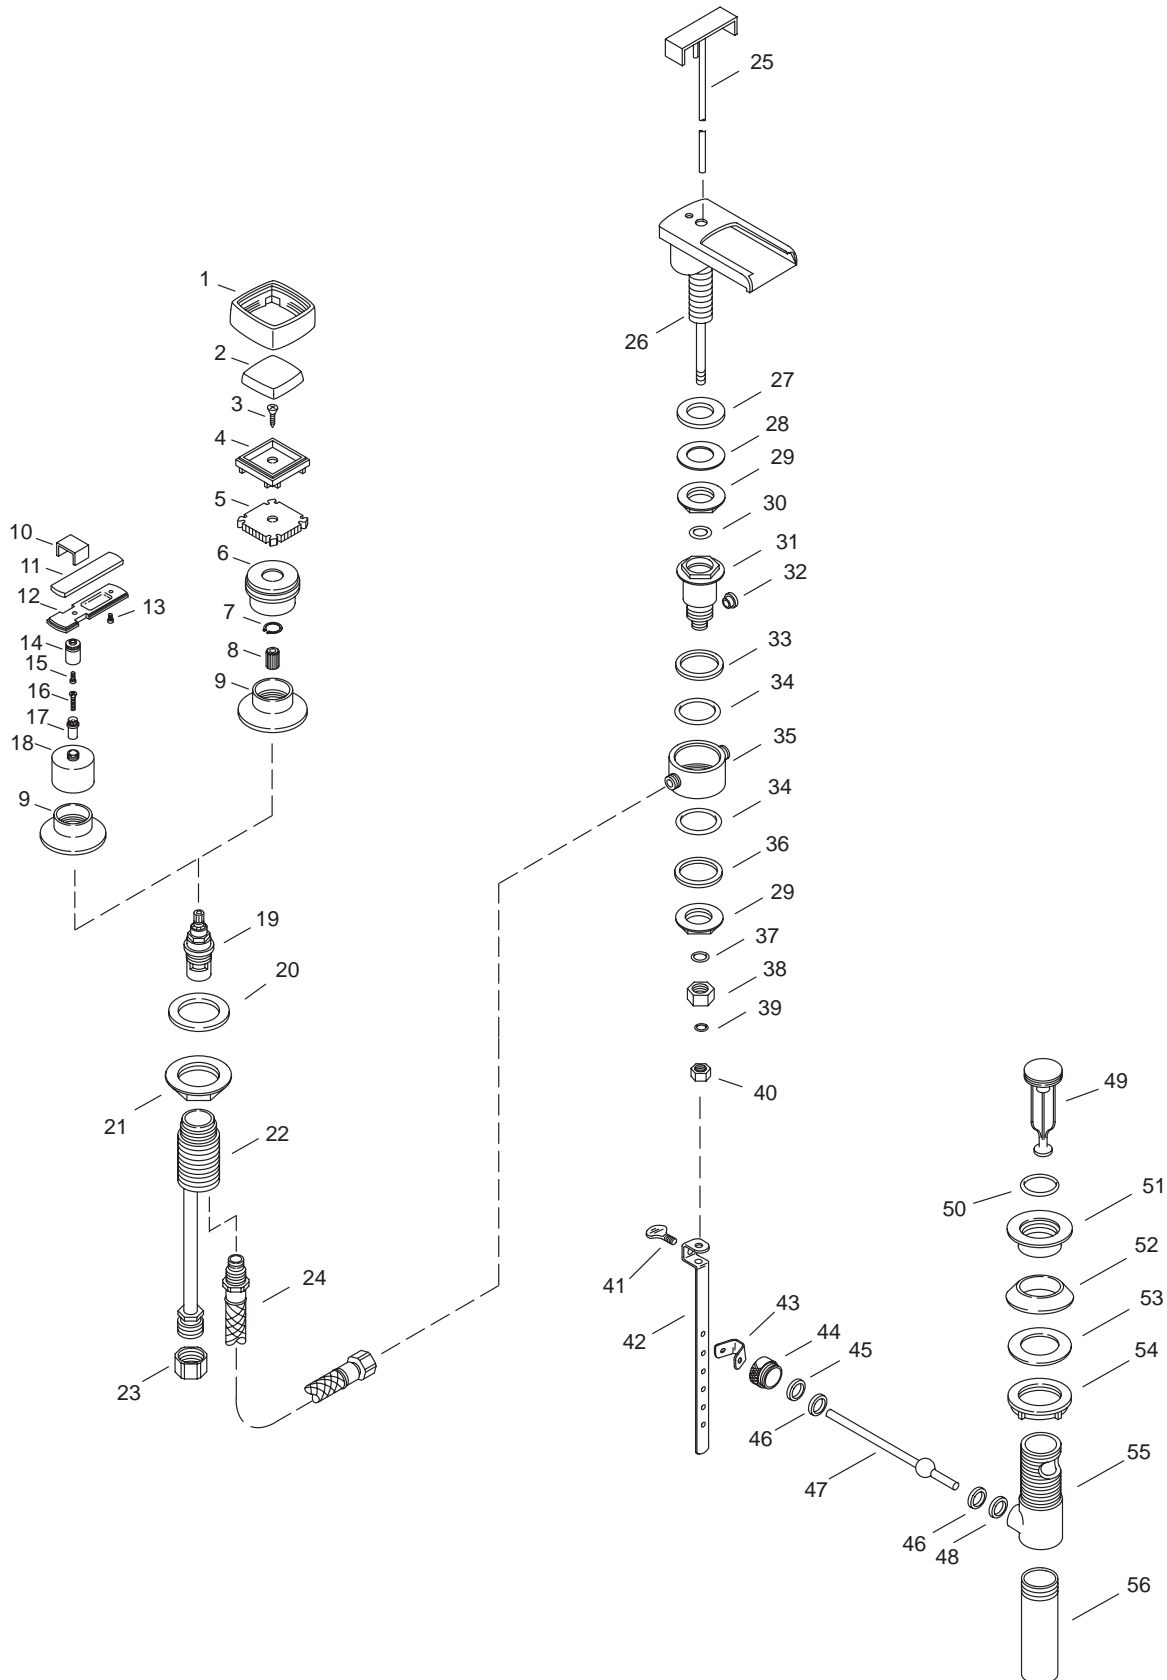

KOHLER[®] SERVICE PARTS

ALTERNA™ LAVATORY FAUCET
K-7980-**-CA, K-7980-LV-**-BA,
K-7980-**-DA, K-7980-LV-**-CA

Variation and/or finish/color code may be required when ordering.

SERVICE PARTS

ITEM	PART NO.	DESCRIPTION
1	22491	Shell Large
2	22494	Insert, Brass, Large
3	22859	Screw, .164-32 UNC-2A
4	22454	Holder, Insert Large
5	22490	Adapter, Handle
6	22457	Skirt Handle
7	46034	Retaining Ring
8	58586	Spline Adapter
9	58575	Escutcheon
10	52543	Strap, Lever Handle, Alterna
11	52546	Insert, Brass Lever Handle
12	52554	Lower Lever, Alterna
13	52779	Screw, .112-40 UNC-3A
14	53198	Handle Post
15	54545	Screw, .112-40 UNC-3A
16	53414	Screw, .164-32 UNC-2A
17	58549	Spline Adapter
18	53199	Skirt
19	30430	Valve-1/2" Ceramic (Clockwise Close)
	30431	Valve-1/2" Ceramic (Counterclockwise Close)
20	40001	Washer, 1-9/32 ID x 1-3/4 OD
21	40005	Nut, 1.25-20 UNS-2B
22	74369	End Valve Assembly
23	32751	Nut, .5-14 NPSM
24	73151	Hose, Fingertight (Includes O-Ring)
25		Available in Service Kit Only
26		Available in Service Kit Only
27	21685	Washer
28	21658	Washer
29	22531	Nut, 3/4-14 NPSM
30	22340	Washer
31	73673	Adapter Assembly
32	59773	Flow Control 2.0 GPM Max
33	43489	Spacer, Cross Connection
34	41550	Gasket
35	43487	Cross Connection
36	56836	Spacer, Cross Connection
37	42045	O-Ring
38	43491	Nut, .562-24 NEF-2B
39	51679	O-Ring
40	43483	Nut, .375-24 UNF-2B
41	57422	Thumb Screw
42	73382	Link
43	40228	Spring Clip
44	57403	Retainer Nut
45	38745	Washer, .531 ID x .734 OD
46	38744	Washer, .484 ID x .748 OD
47	41312	Lever Subassembly
48	34917	Washer
49		Available in Service Kit Only
50	38676	O-Ring
51	57408	Flange, Lav. Drain
52	57966	Gasket, Lav. Drain
53	40238	Washer
54	40076	Locknut
55	74410	Drain Body
56	41640	Tailpiece, 4-1/4" Long