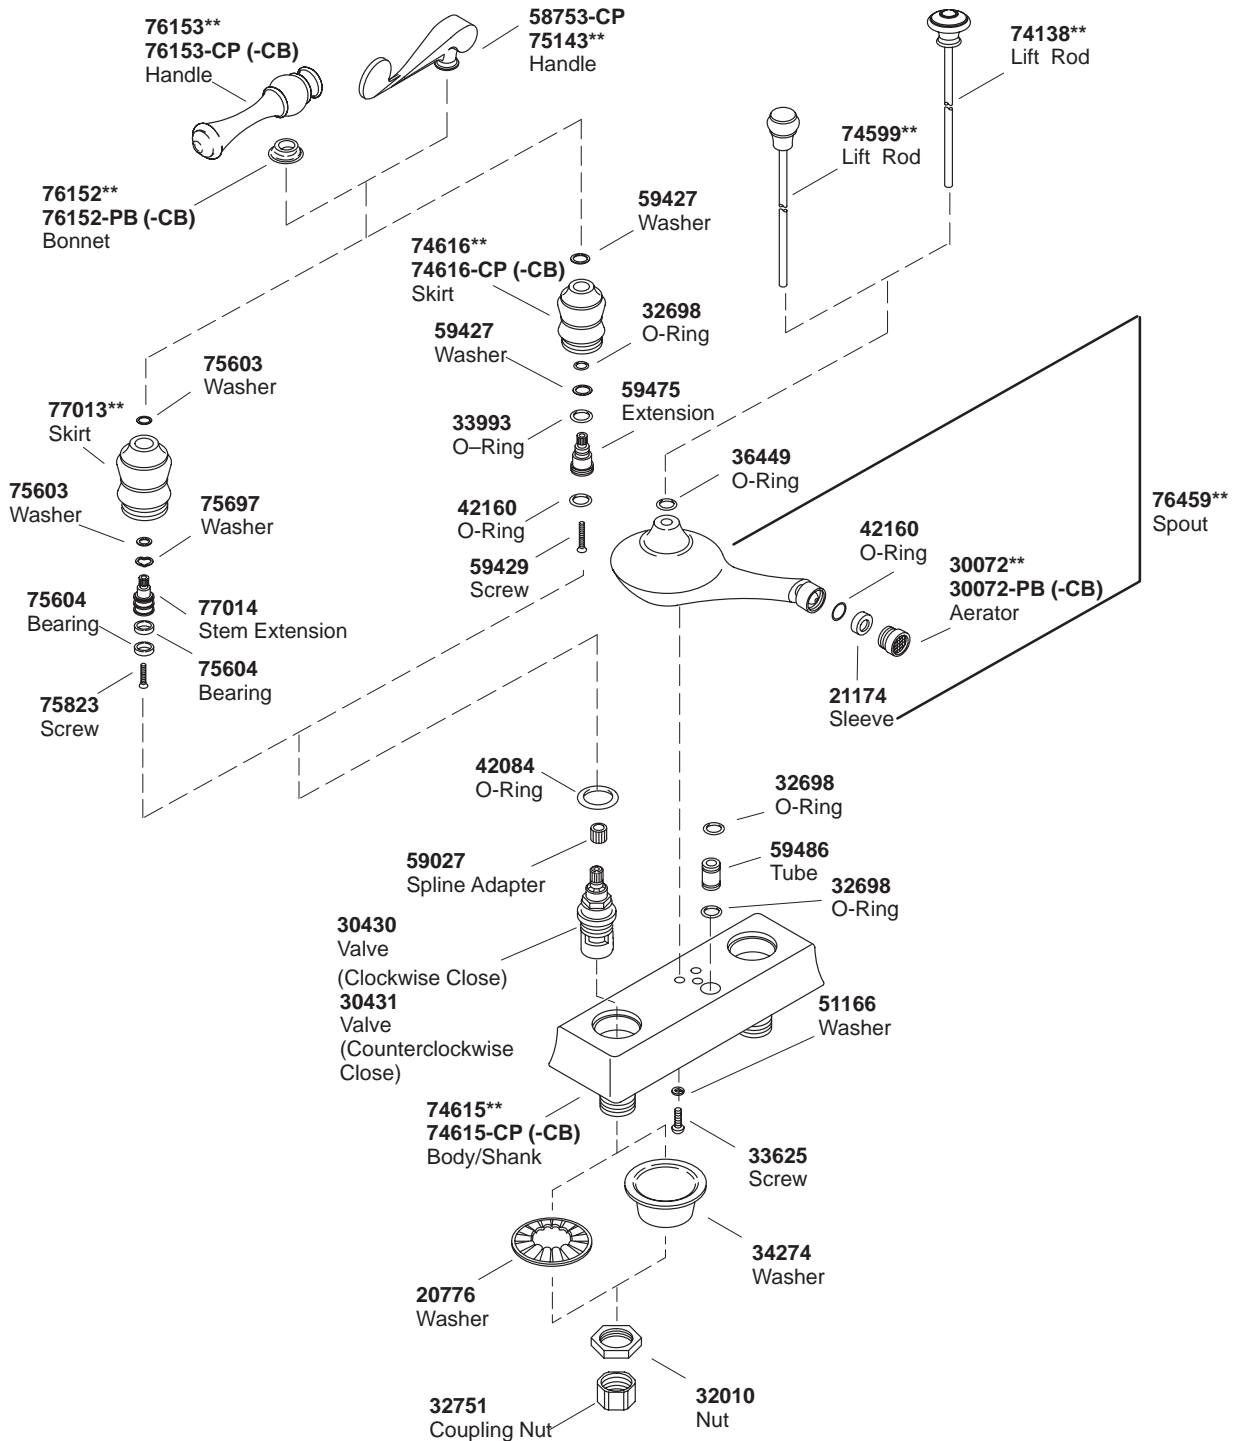

KOHLER® SERVICE PARTS

REVIVAL™ CENTERSET BIDET FAUCET

K#	Scroll Handle	Traditional Handle
16131-4-**-AA/BA	X	
16131-4A-**-AA/BA		X

**Finish/color code must be specified when ordering.

**Finish/color code must be specified when ordering.