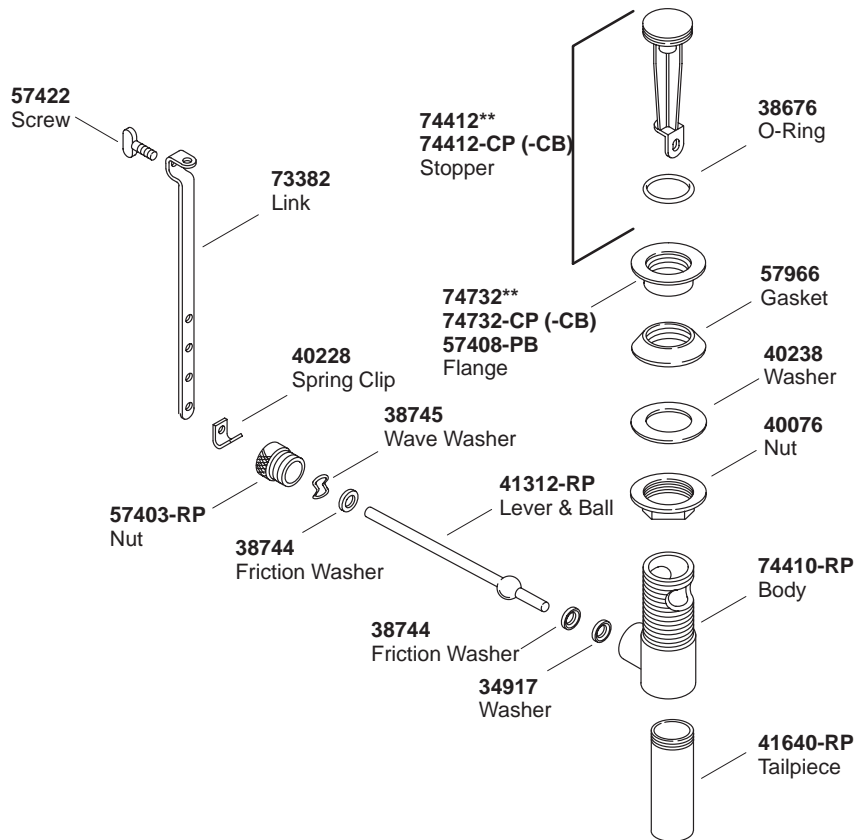

KOHLER® SERVICE PARTS

REVIVAL™ CENTERSET BIDET FAUCET

K#	Scroll Handle	Traditional Handle
16131-4-**-AA/BA	X	
16131-4A-**-AA/BA		X

**Finish/color code must be specified when ordering.

**Finish/color code must be specified when ordering.