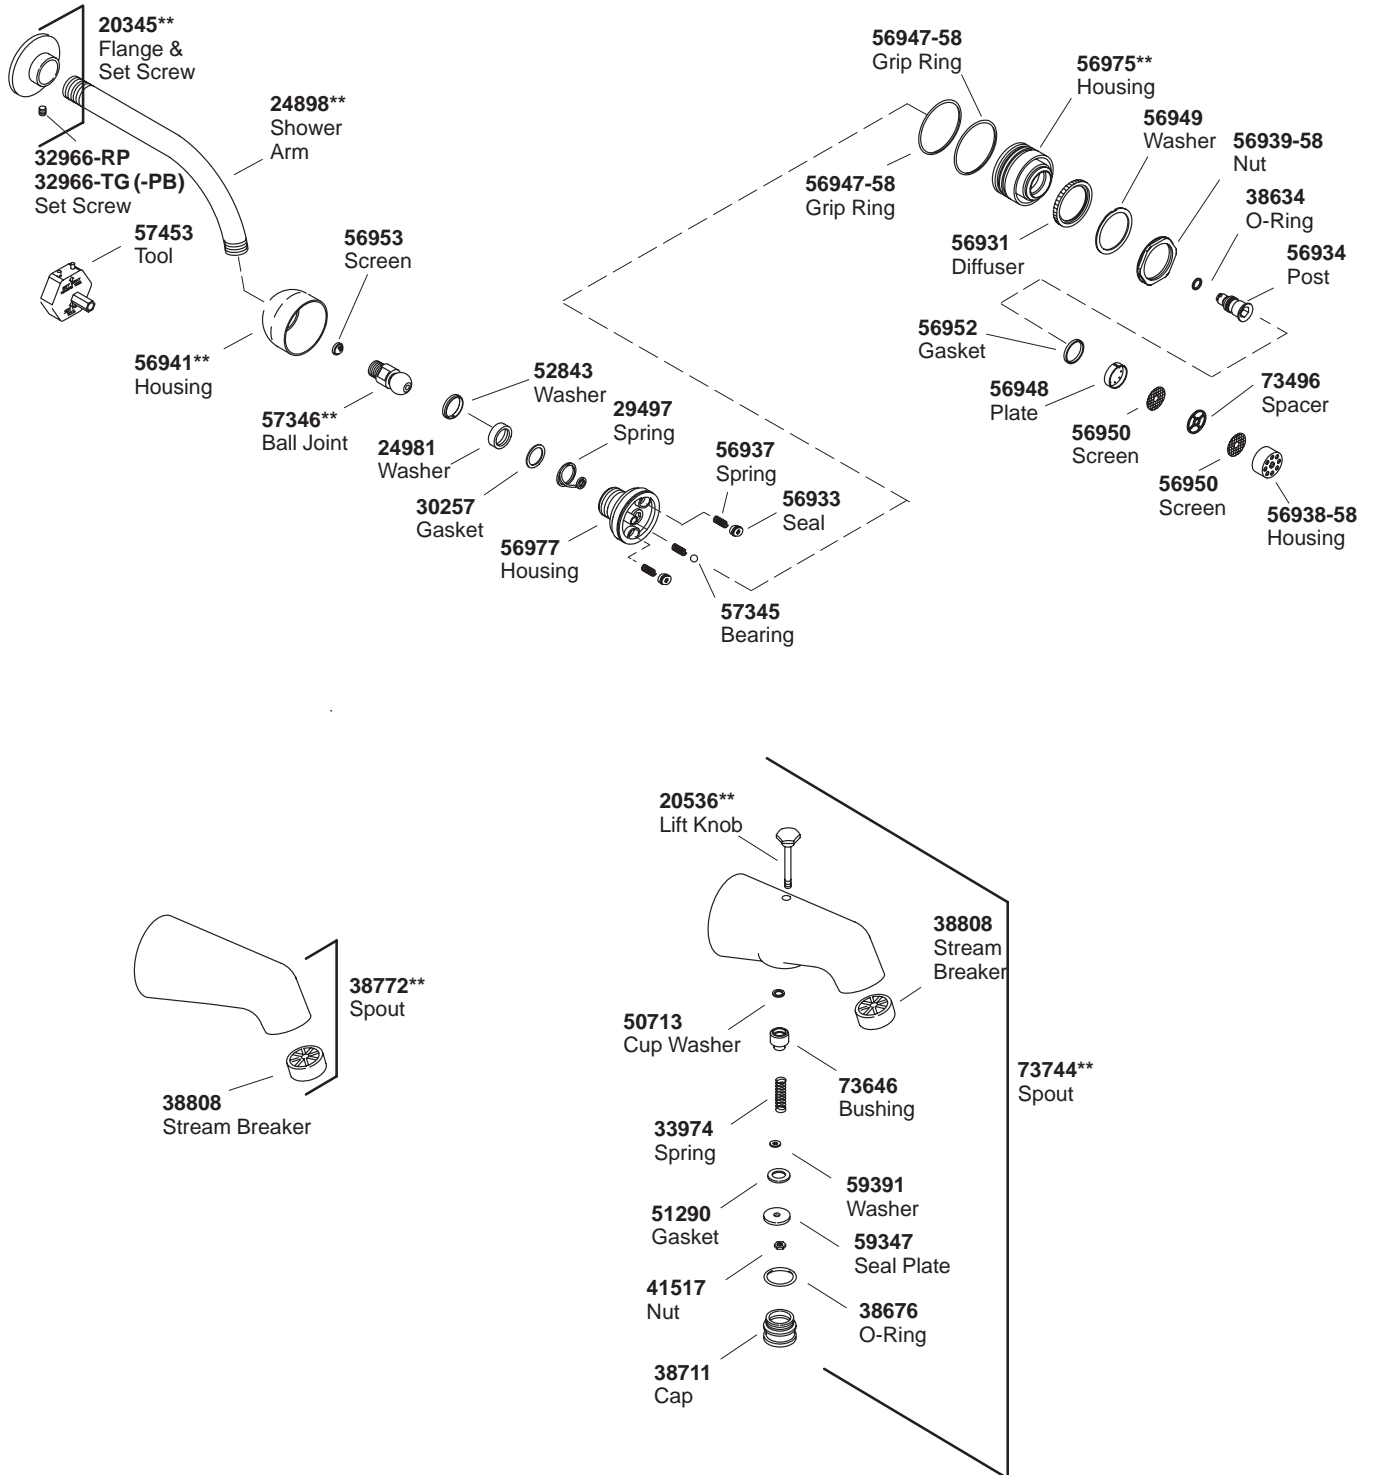

# KOHLER® SERVICE PARTS

## TABORET® BODYSPA™ BATH AND SHOWER FAUCETS

K#	Faucet
K-1098-**-AA	2-Handle Bath & Shower
K-1099-**-AA/BA	Rite-Temp Bath & Shower

\*\*Finish/color code must be specified when ordering.

\*\*Finish/color code must be specified when ordering.