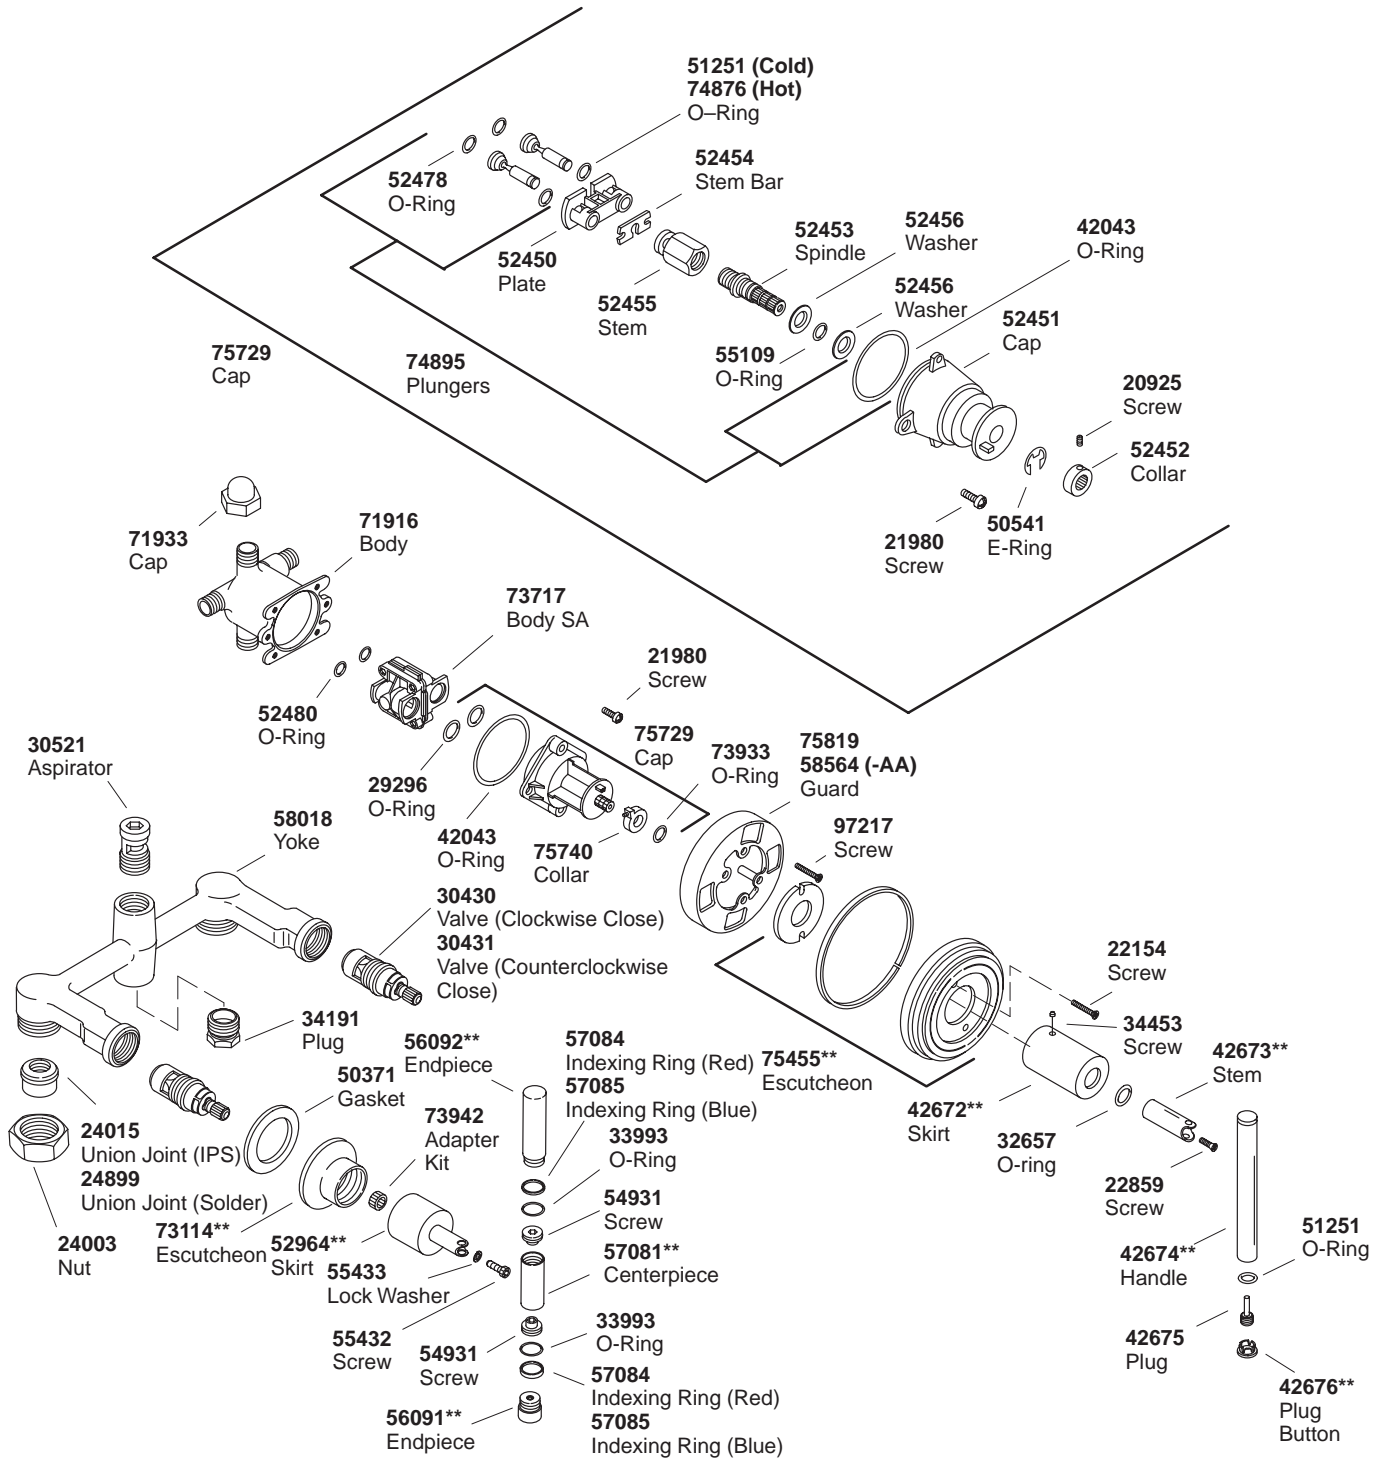

# KOHLER® SERVICE PARTS

## TABORET® BODYSPA™ BATH AND SHOWER FAUCETS

K#	Faucet
K-1098-**-AA	2-Handle Bath & Shower
K-1099-**-AA/BA	Rite-Temp Bath & Shower

\*\*Finish/color code must be specified when ordering.

\*\*Finish/color code must be specified when ordering.