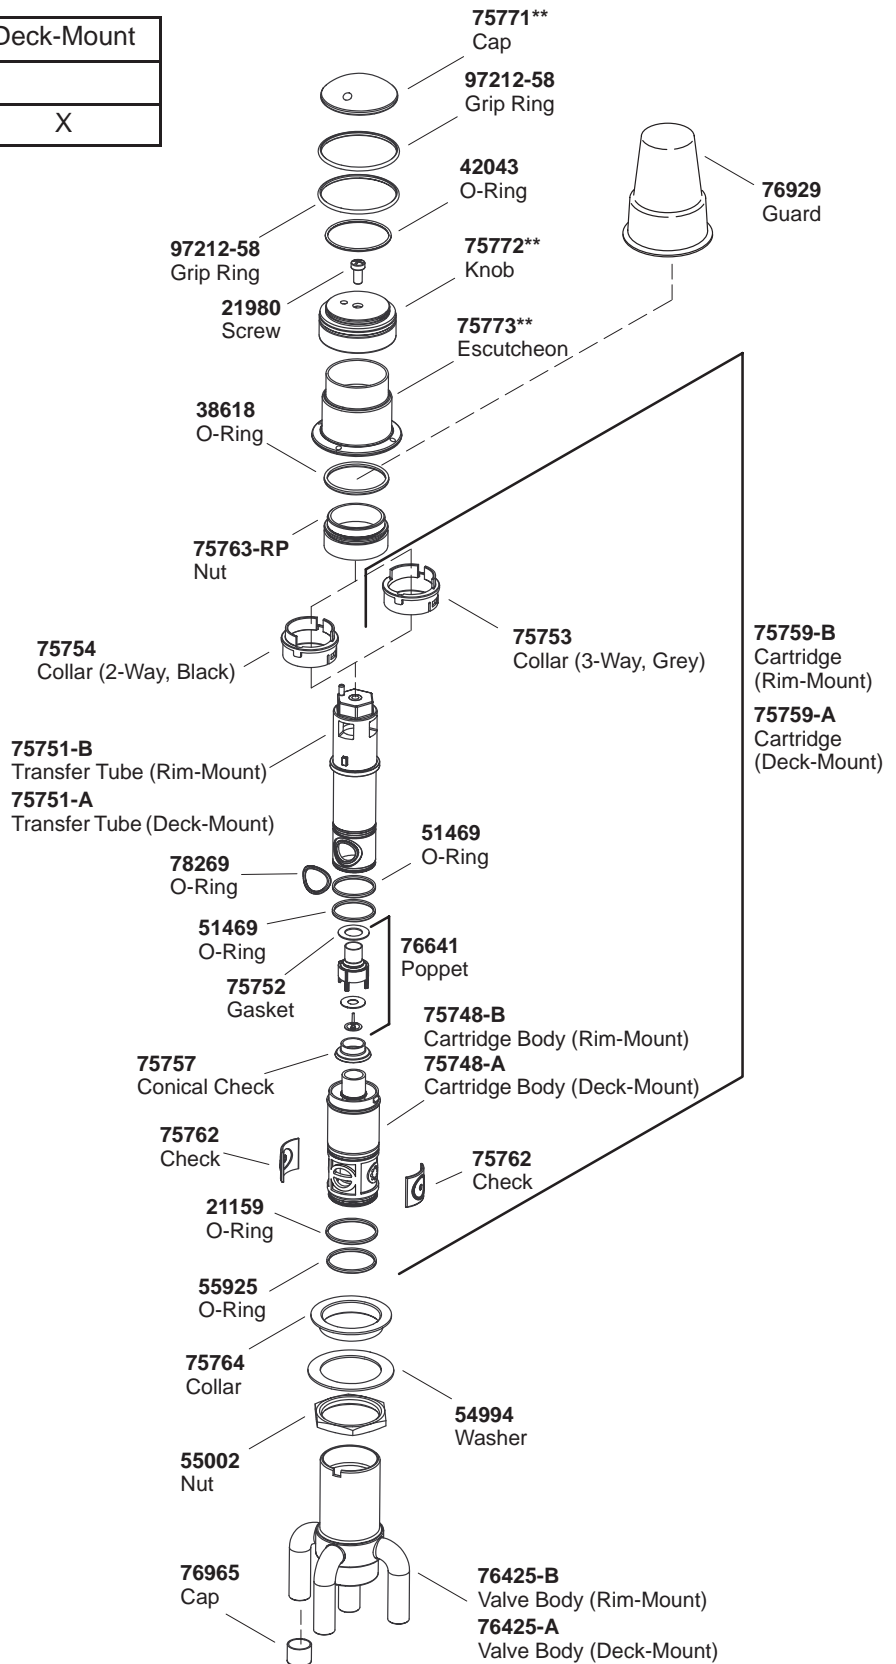

KOHLER® SERVICE PARTS

TWO-WAY/THREE-WAY TRANSFER VALVE

K#	Rim-Mount	Deck-Mount
K-9540-**-AA	X	
K-9541-**-AA		X

**Finish/color code must be specified when ordering.