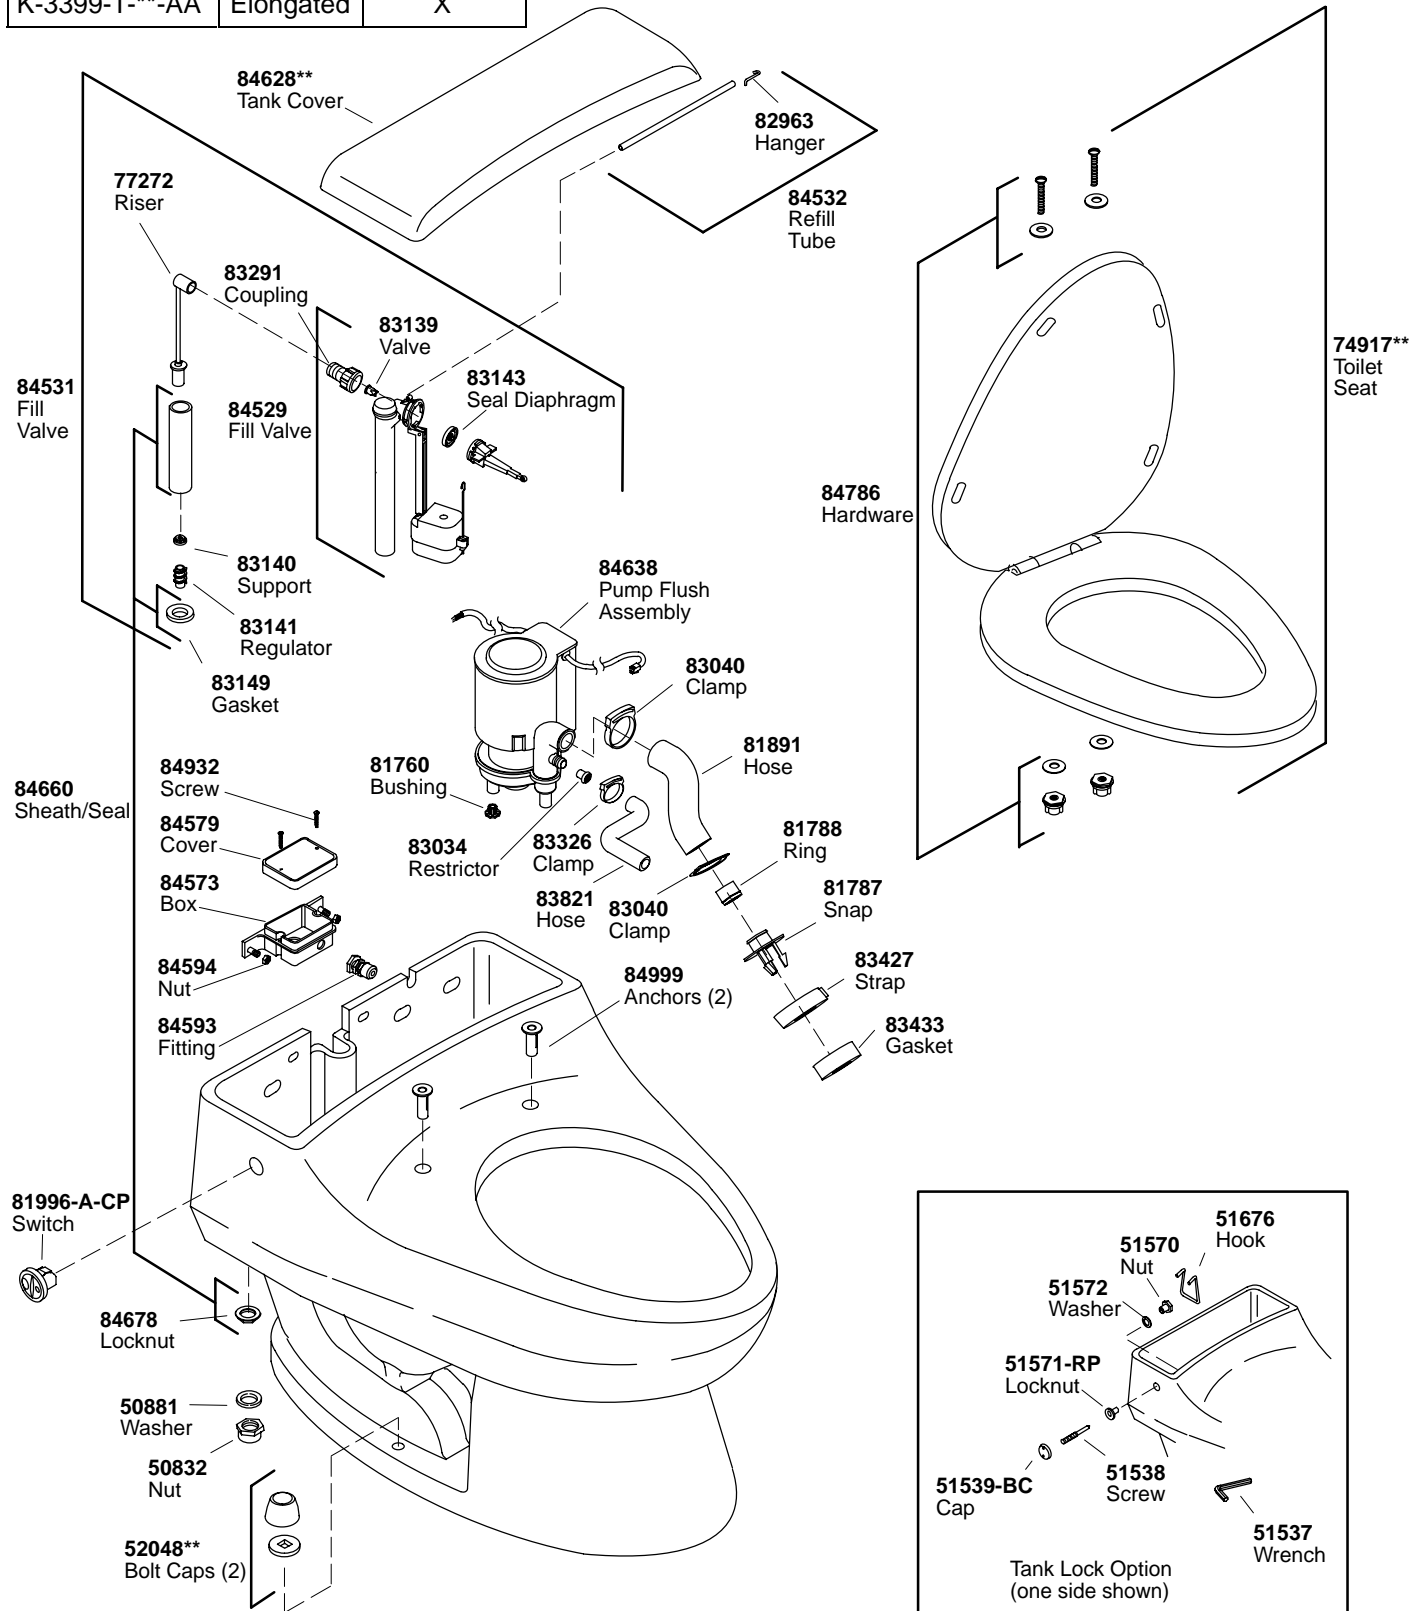

K#	Bowl	Tank Locks
K-3399-**-AA	Elongated	
K-3399-T**-AA	Elongated	X

**Finish/color code must be specified when ordering.