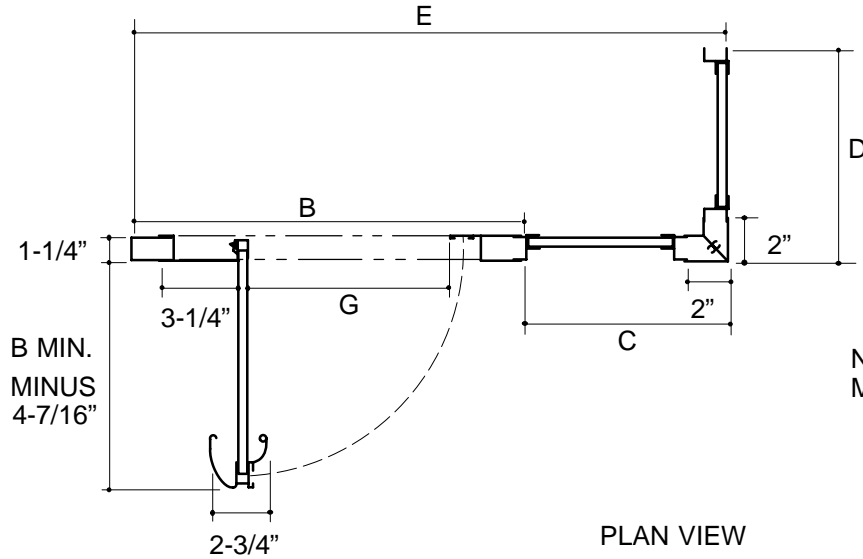

### Ordering Information

Applicable product:  
Reference models and measurements below.

### Installation Notes

Refer to installation instructions included with fixture before beginning installation.

Roughing-In Notes	A	B	C	D	E	G (MAX.)
K-721400	60"-72"	26"-36"	10"-36"	10"-50"	36"-72"	18"-28"
Custom						
R—Specified when ordered—MAX. 52".						