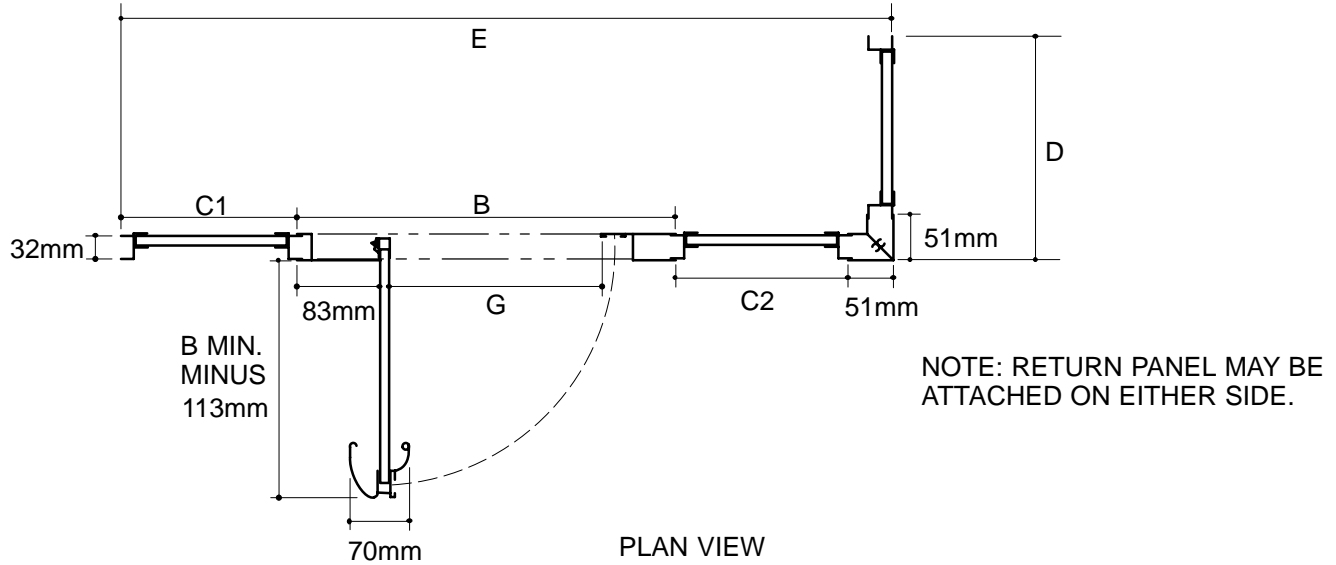

### Ordering Information

Applicable product:  
Reference models and measurements below.

### Installation Notes

Refer to installation instructions included with fixture before beginning installation.

Roughing-In Notes	A	B	C1	C2	D	E	G (MAX.)
K-761400 Custom	1524-1829mm	660-914mm	203-457mm	203-457mm	254-1270mm	1118-1829mm	457-711mm
R1 and R2—Specified when ordered—MAX. 1321mm.							