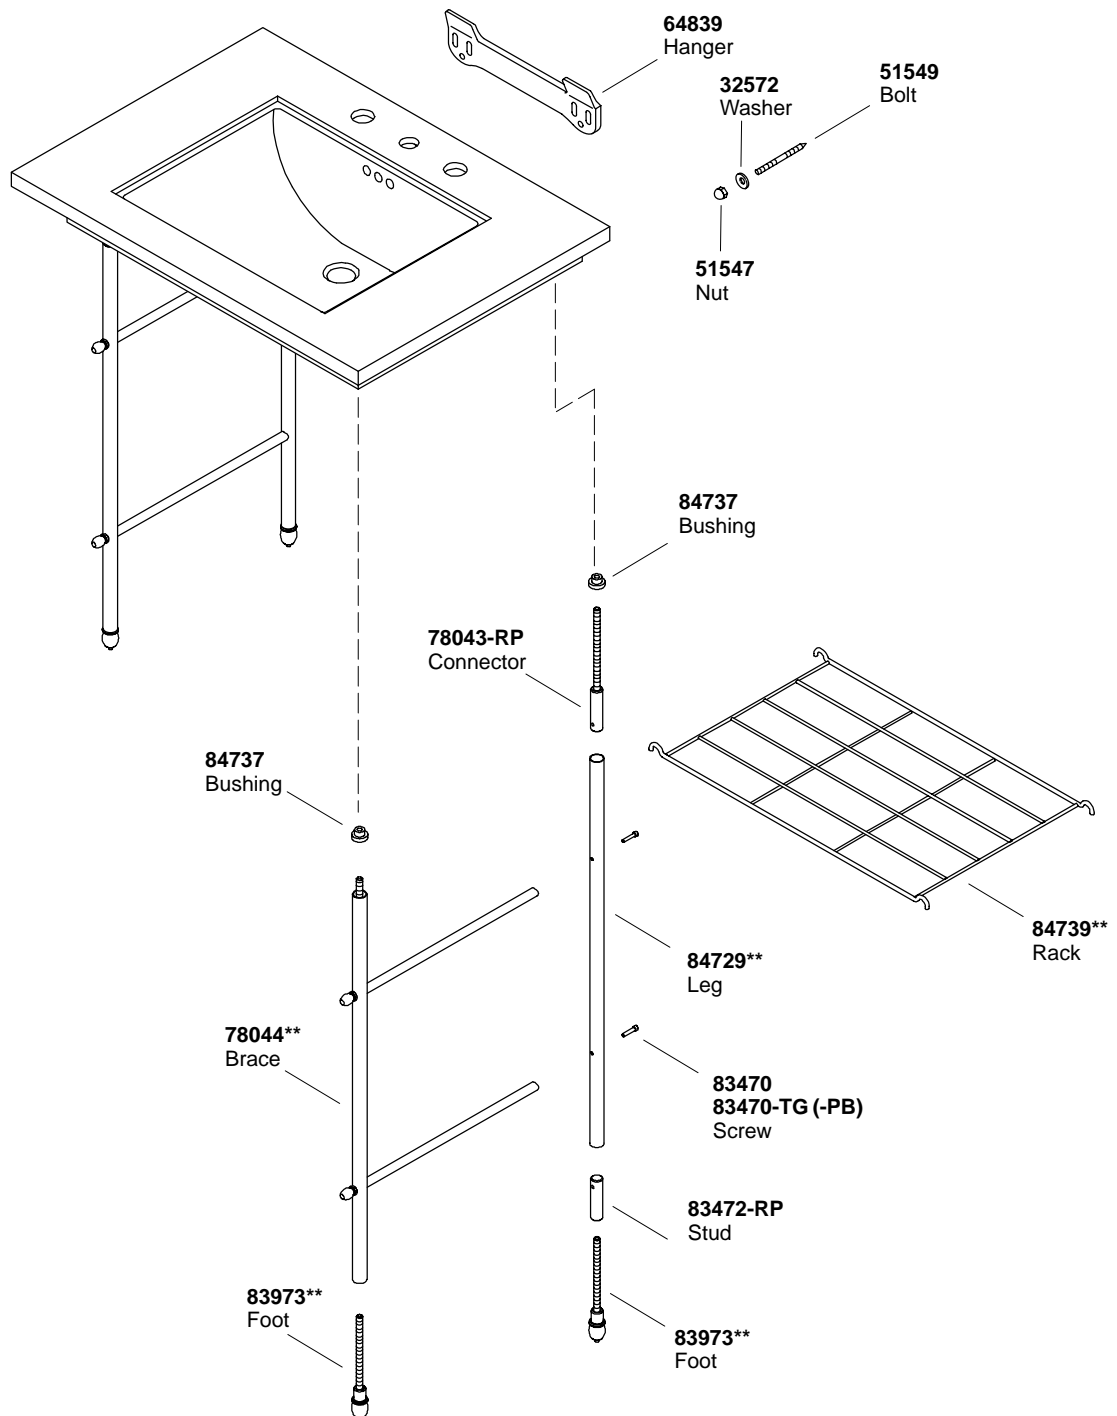

KOHLER[®] SERVICE PARTS

MEMOIRS™ LAVATORY BASIN WITH CONSOLE TABLE LEGS

K#	Basin Only	Legs Only
K-2269-1-**-AA	X	
K-2269-8-**-AA	X	
K-6880-**-AA		X

****Finish/color code must be specified when ordering.**