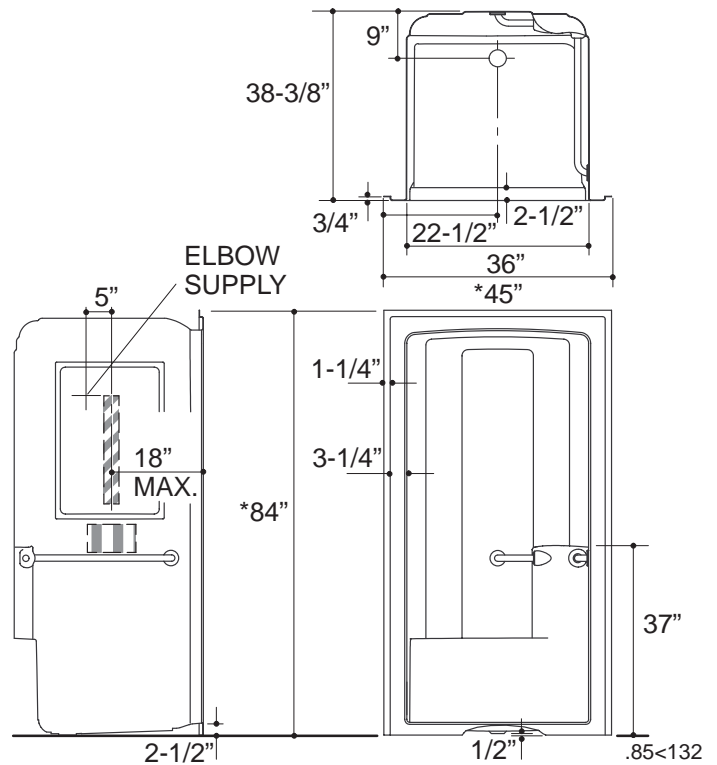

FREEWILL™

Optional Accessories

K-1570	Dome light			☐NA
K-705016	Arica™ 72" shower door* OR	☐SH	☐BH	☐O White
K-705026	Arica™ 65-1/2" shower door* OR	☐SH	☐BH	☐O White
K-701217	Focal 70" shower door* OR	☐SH	☐BH	☐O White
K-701227	Focal 64" shower door*	☐SH	☐BH	☐O White

* Refer to Fixtures Price Book for glass options.

PRODUCT INFORMATION

Fixture:	150 lbs.
Configuration	1-piece
Drain Outlet	3-3/8" D.

INSTALLATION NOTES

For optimum accessibility, specify faucets and fittings to install and operate within the control area shown.

Fixture not drilled for supply fittings.

Shimming may be required to level fixture.

Roughing-In Notes	
*Recess opening must be 45-1/4" x 84-1/4".	
No change in measurements if connected with drain illustrated.	
Stud opening tolerance (+ 1/4" - 0"). When fire rated wall is specified, dimensions are to the inside of the wall board. Some shimming between stud frame and fixture may be required.	
Provide clear floor space per ICC/ANSI A117.1, and as shown.	
	Represents control area for faucets.
	Represents 24" wall mount slide bar.
	Represents clear floor space for 36" x 36" side entrance.
	Represents clear floor space for 48" x 36" front entrance.

PRODUCT DIAGRAM

K-12107, K-12108 Freewill™ Shower Stall

Page 2 of 2

116211-4-CA (-)

THE BOLD LOOK
OF **KOHLER**®