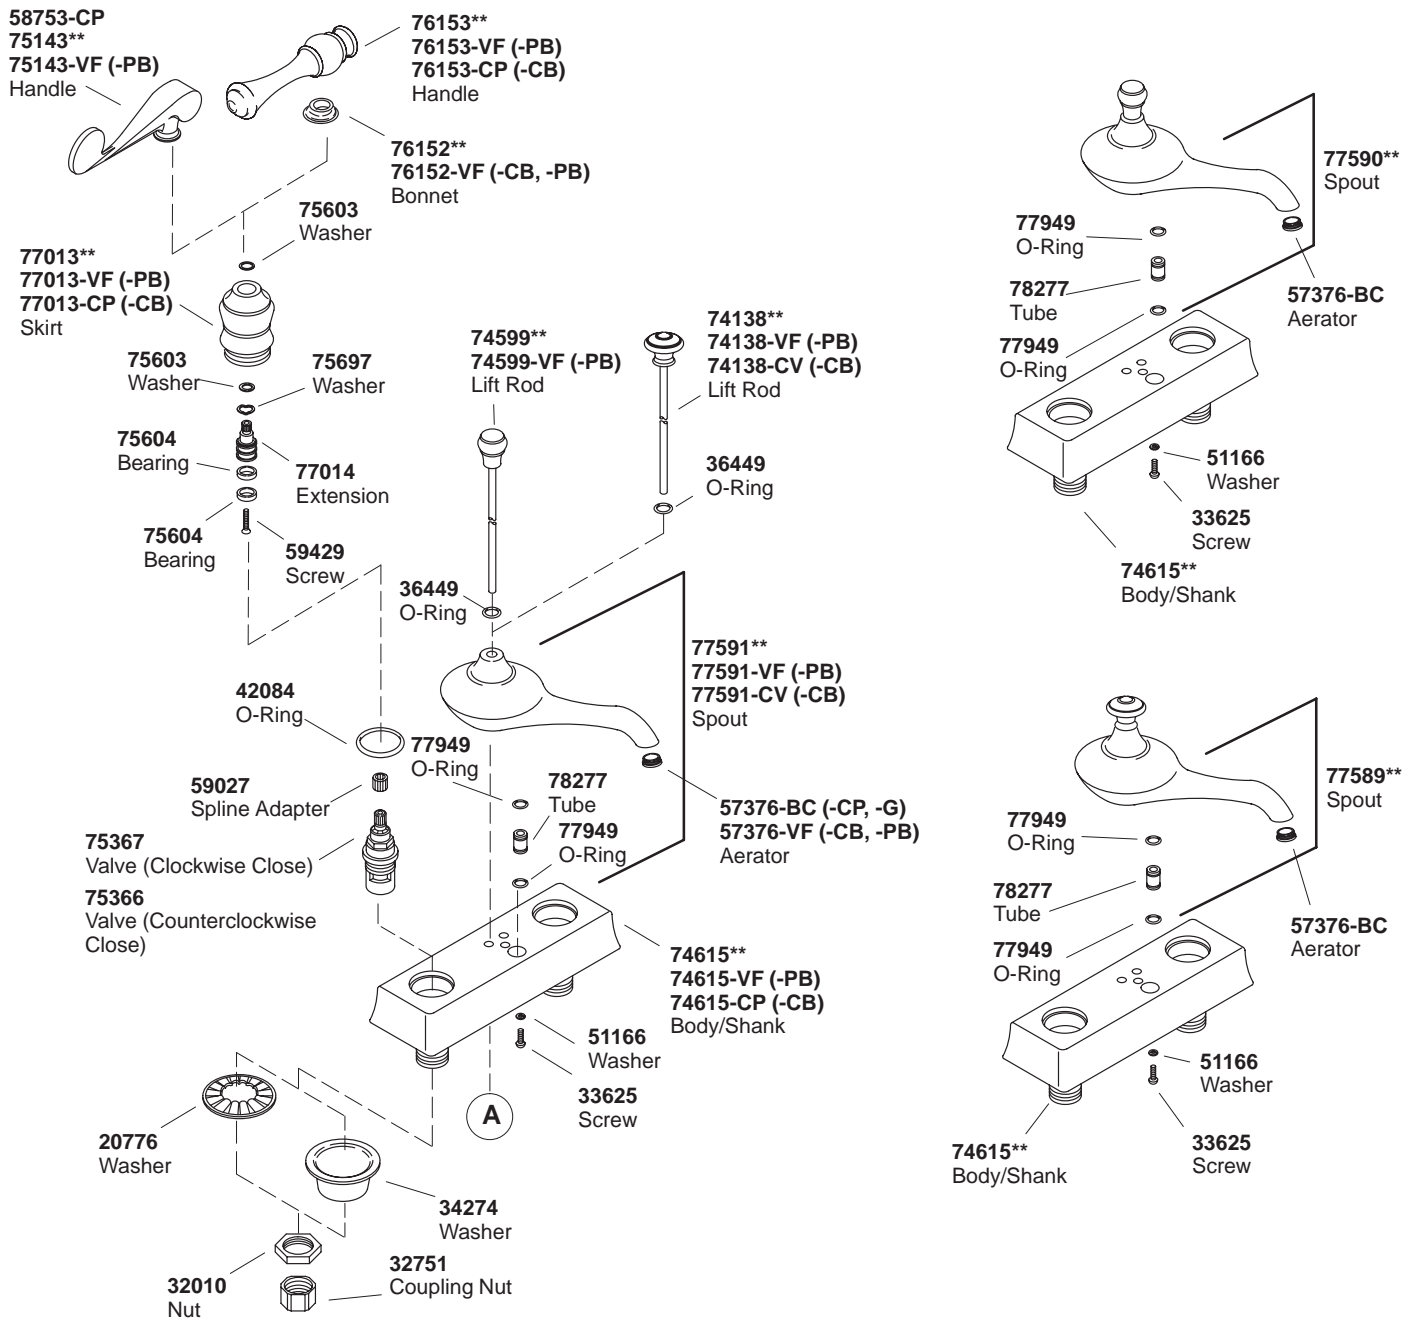

# KOHLER® SERVICE PARTS

## REVIVAL™ CENTERSET LAVATORY FAUCET

K#	Scroll Lever Handle	Traditional Lever Handle	Pop-up Drain
K-16100-4-**-DB	X		X
K-16100-4A-**-DB		X	X
K-16103-4-**-BA	X		
K-16103-4A-**-BA		X	

\*\*Finish/color code must be specified when ordering.

\*\*Finish/color code must be specified when ordering.