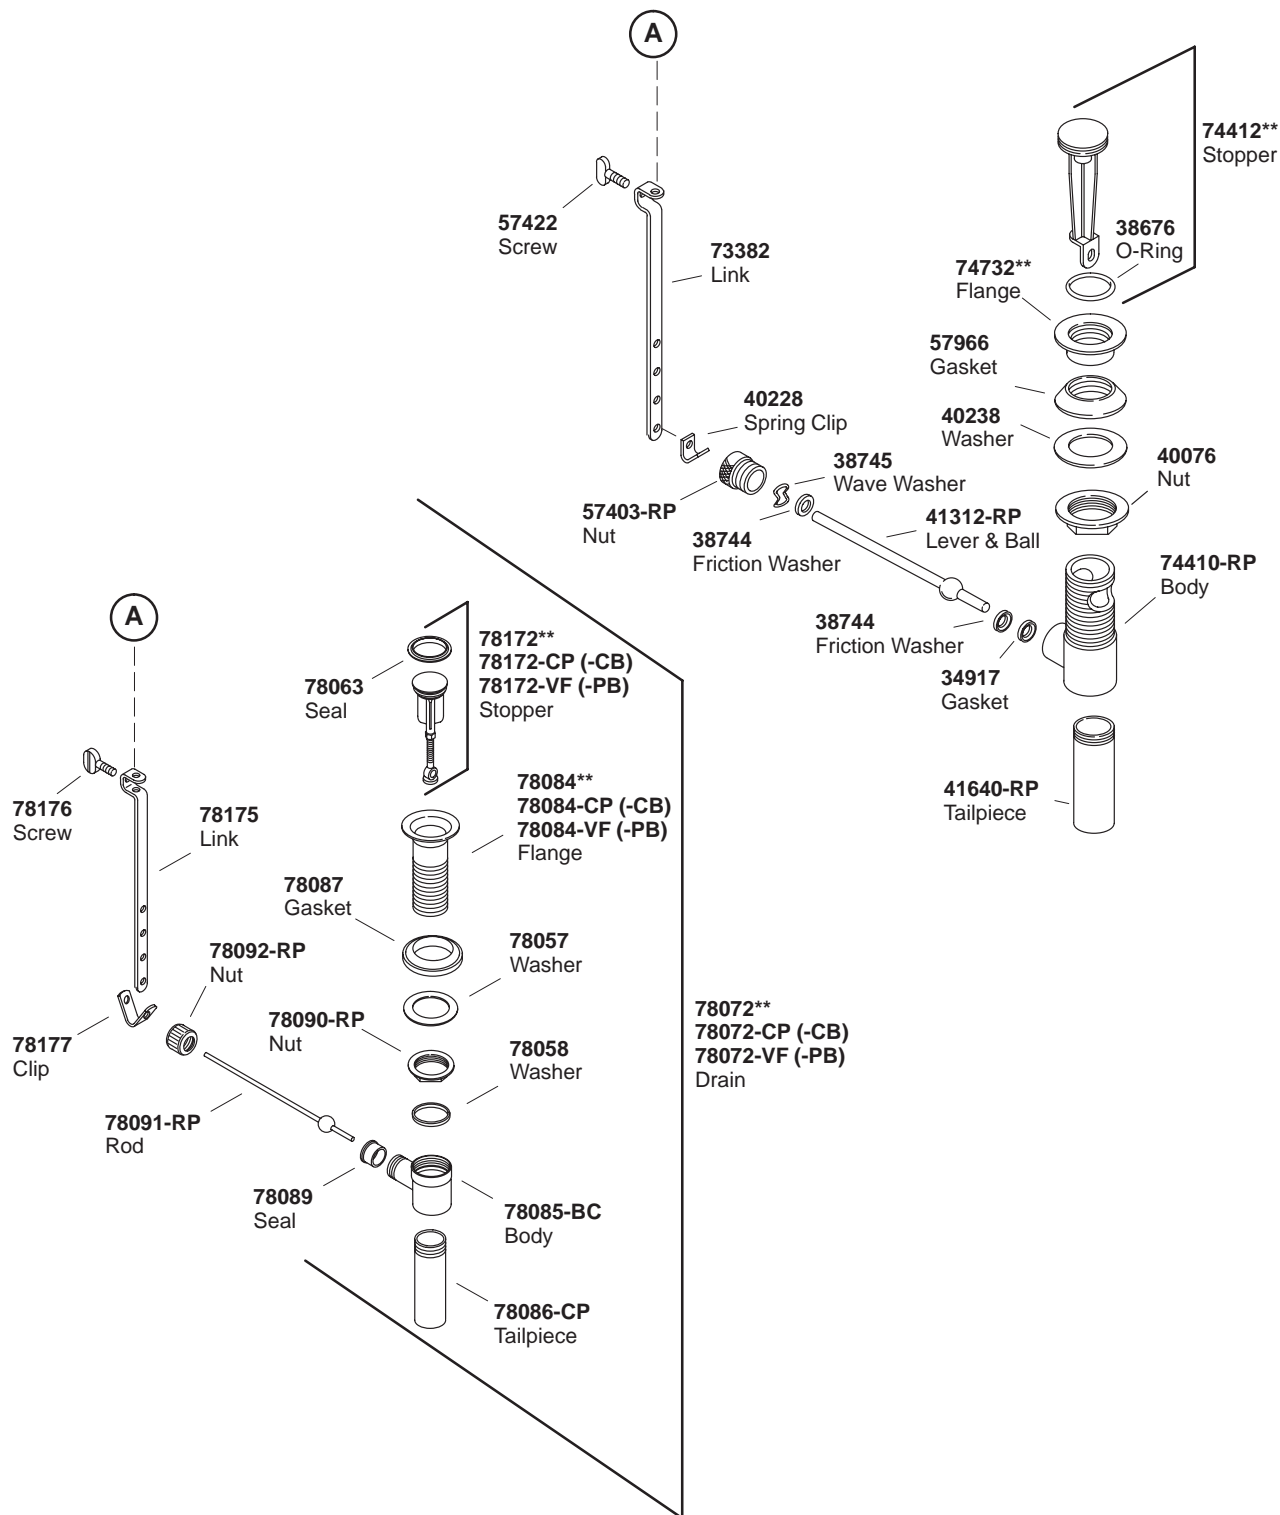

# KOHLER® SERVICE PARTS

## REVIVAL™ CENTERSET LAVATORY FAUCET

K#	Scroll Lever Handle	Traditional Lever Handle	Pop-up Drain
K-16100-4-**-DB	X		X
K-16100-4A-**-DB		X	X
K-16103-4-**-BA	X		
K-16103-4A-**-BA		X	

\*\*Finish/color code must be specified when ordering.

\*\*Finish/color code must be specified when ordering.