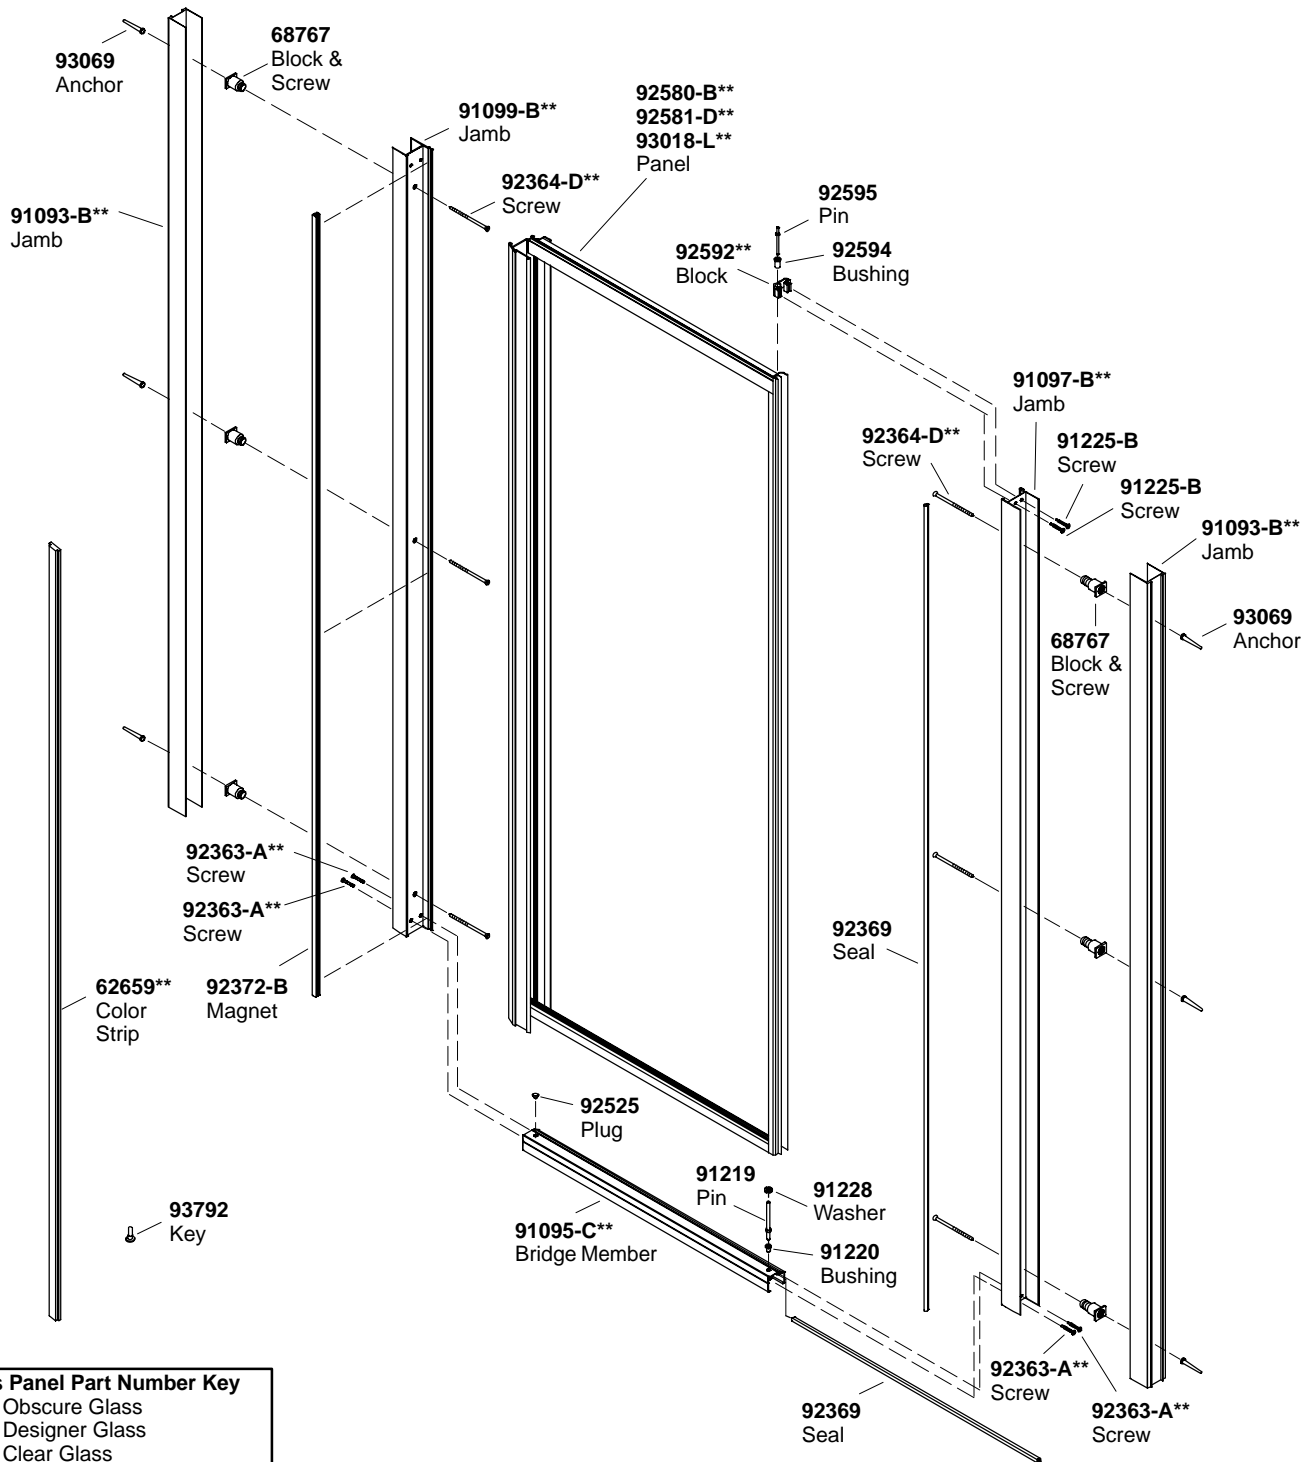

Obscure Glass
Designer Glass
Clear Glass
29" to 31" x 70"

Glass Panel Part Number Key
 -B = Obscure Glass
 -D = Designer Glass
 -L = Clear Glass

**Finish/color code must be specified when ordering.