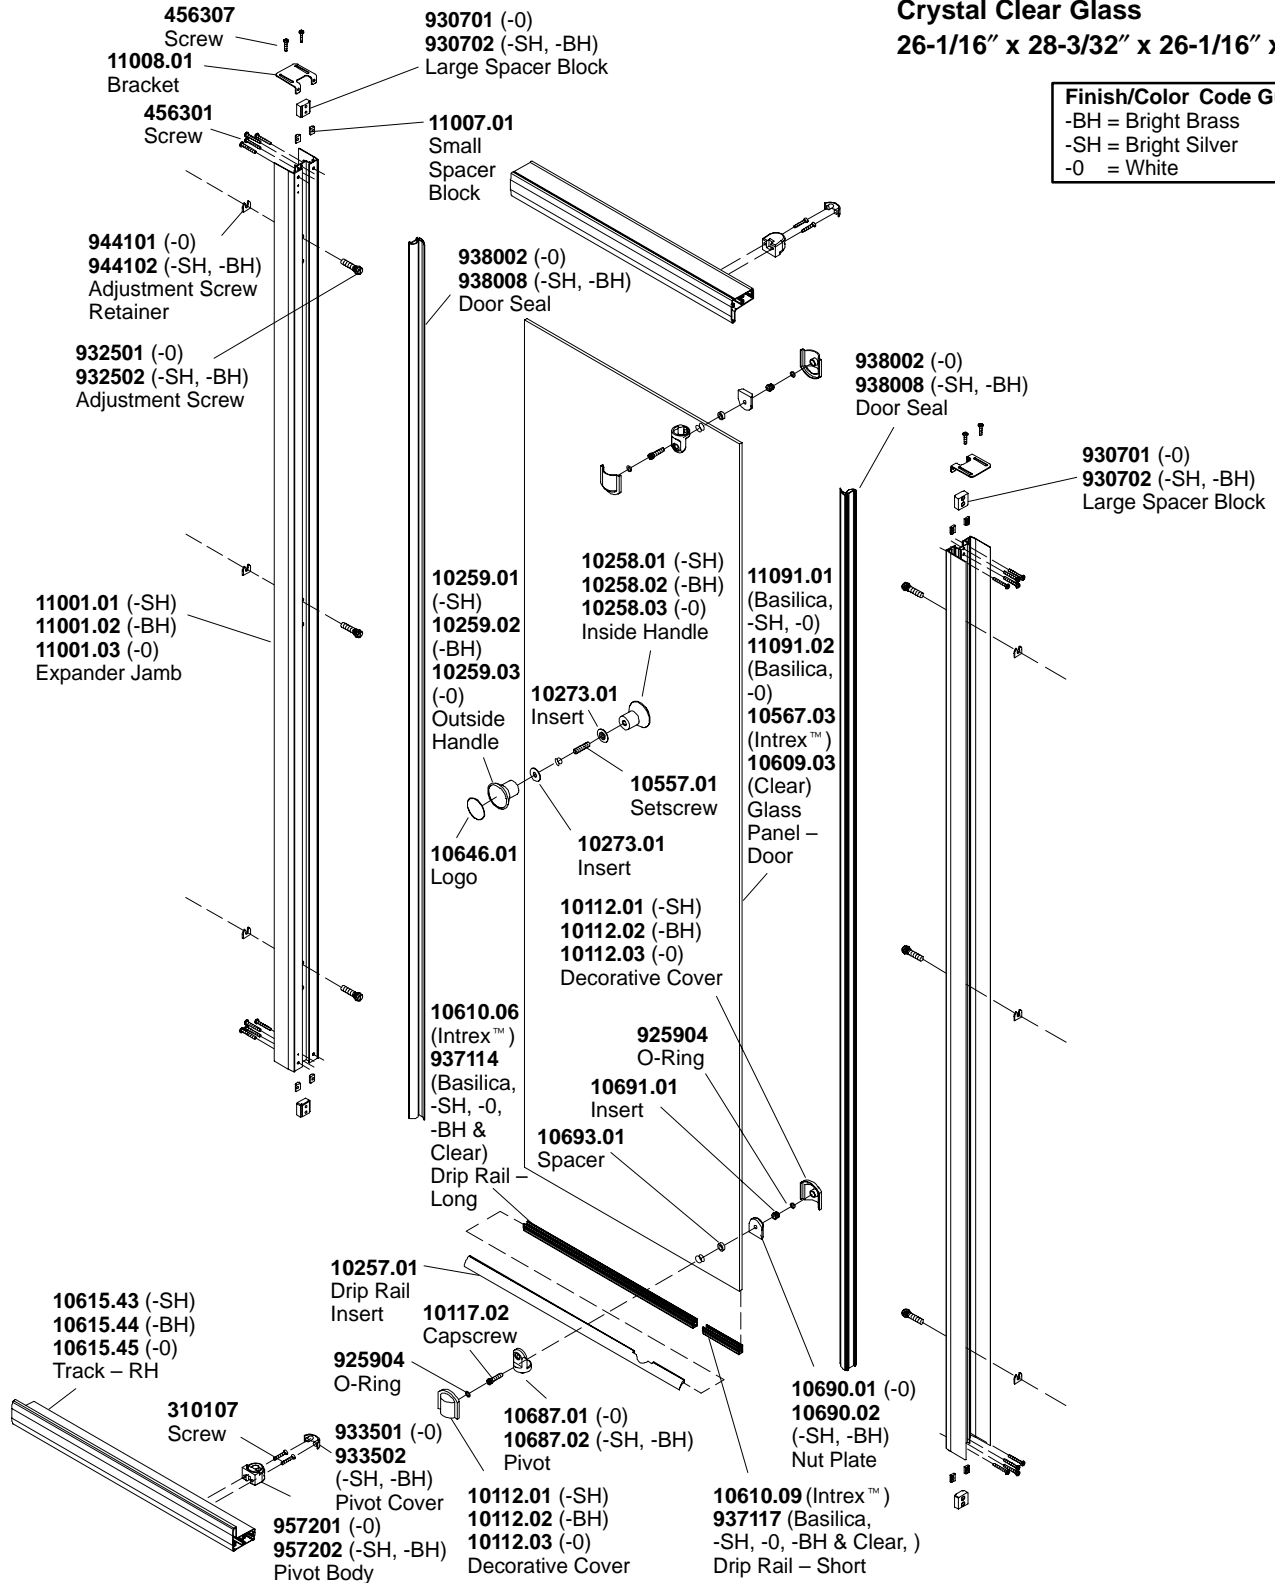

### PIVOT DOOR

**Basilica Glass**  
**Intrex™ Glass**  
**Crystal Clear Glass**  
**26-1/16" x 28-3/32" x 26-1/16" x 72"**

Finish/Color Code Guide	
-BH	= Bright Brass
-SH	= Bright Silver
-0	= White

\*\*Finish/color code must be specified when ordering.