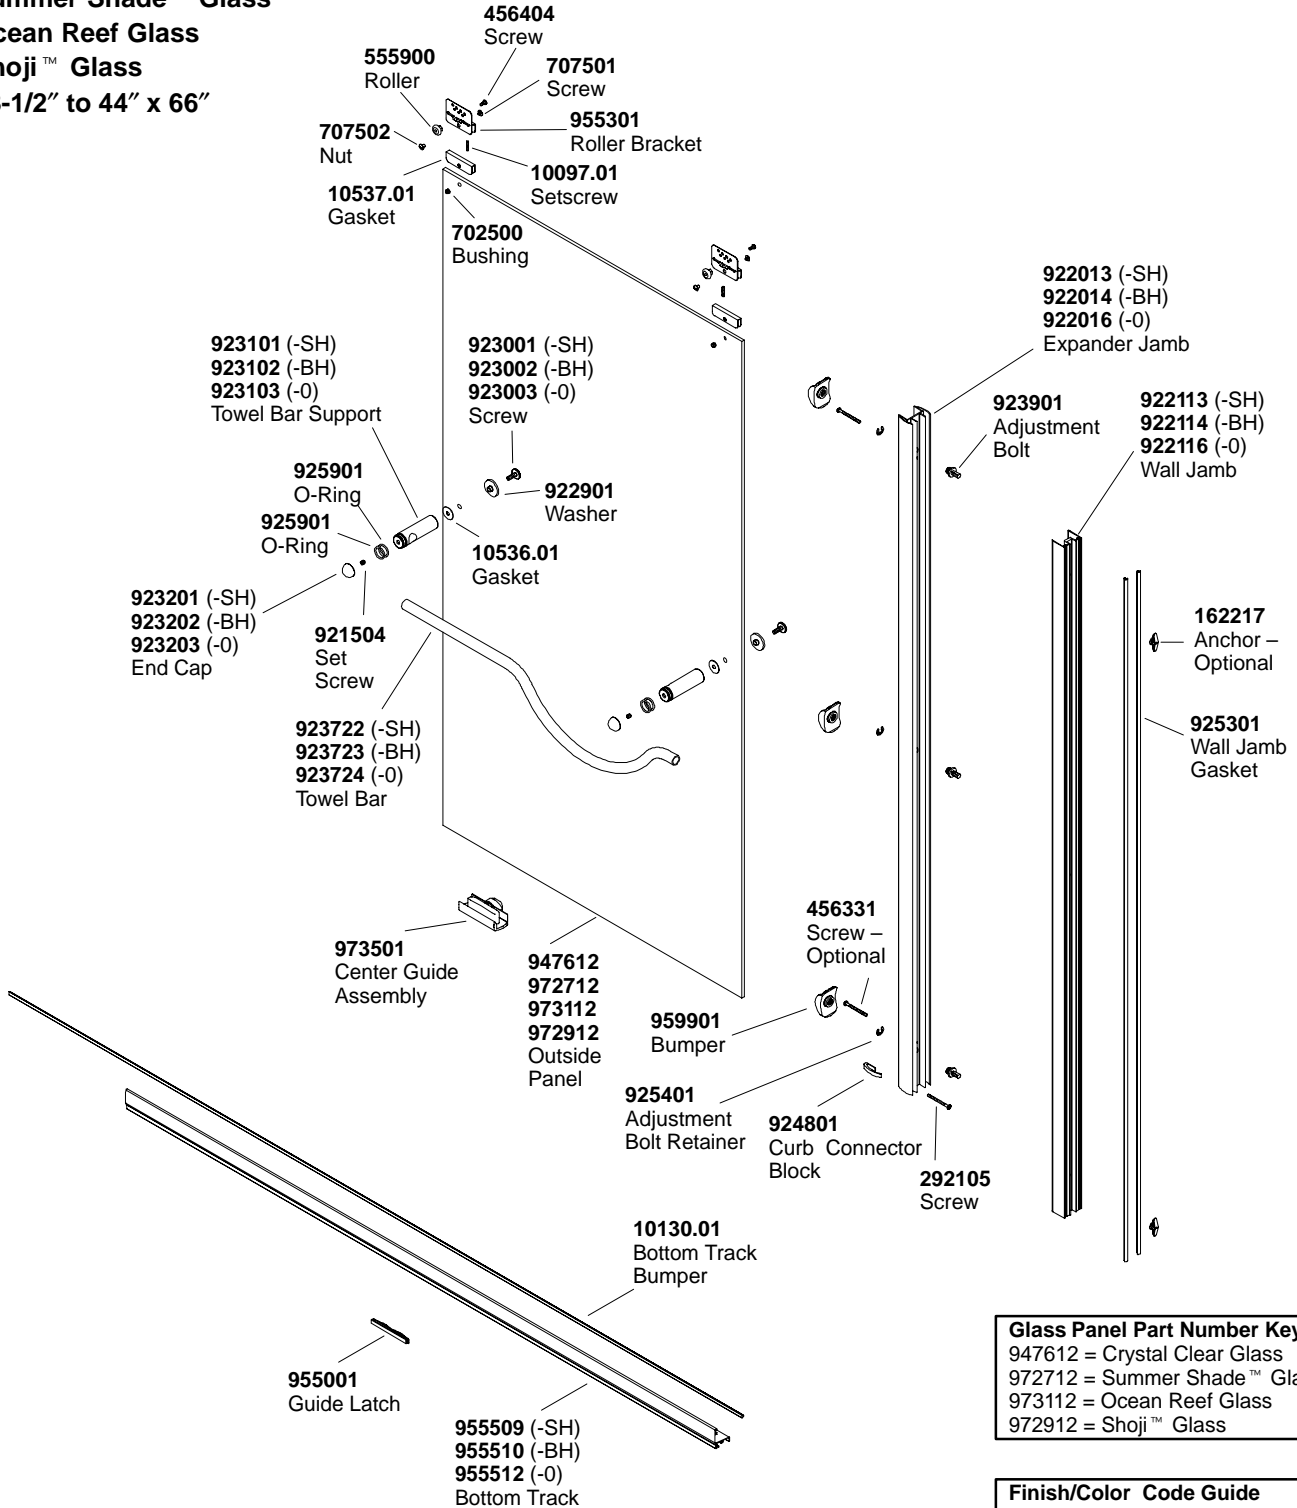

Crystal Clear Glass
Summer Shade™ Glass
Ocean Reef Glass
Shoji™ Glass
38-1/2" to 44" x 66"

OUTSIDE PANEL

Glass Panel Part Number Key
947612 = Crystal Clear Glass
972712 = Summer Shade™ Glass
973112 = Ocean Reef Glass
972912 = Shoji™ Glass

Finish/Color Code Guide
-BH = Bright Brass
-SH = Bright Silver
-0 = White

**Finish/color code must be specified when ordering.