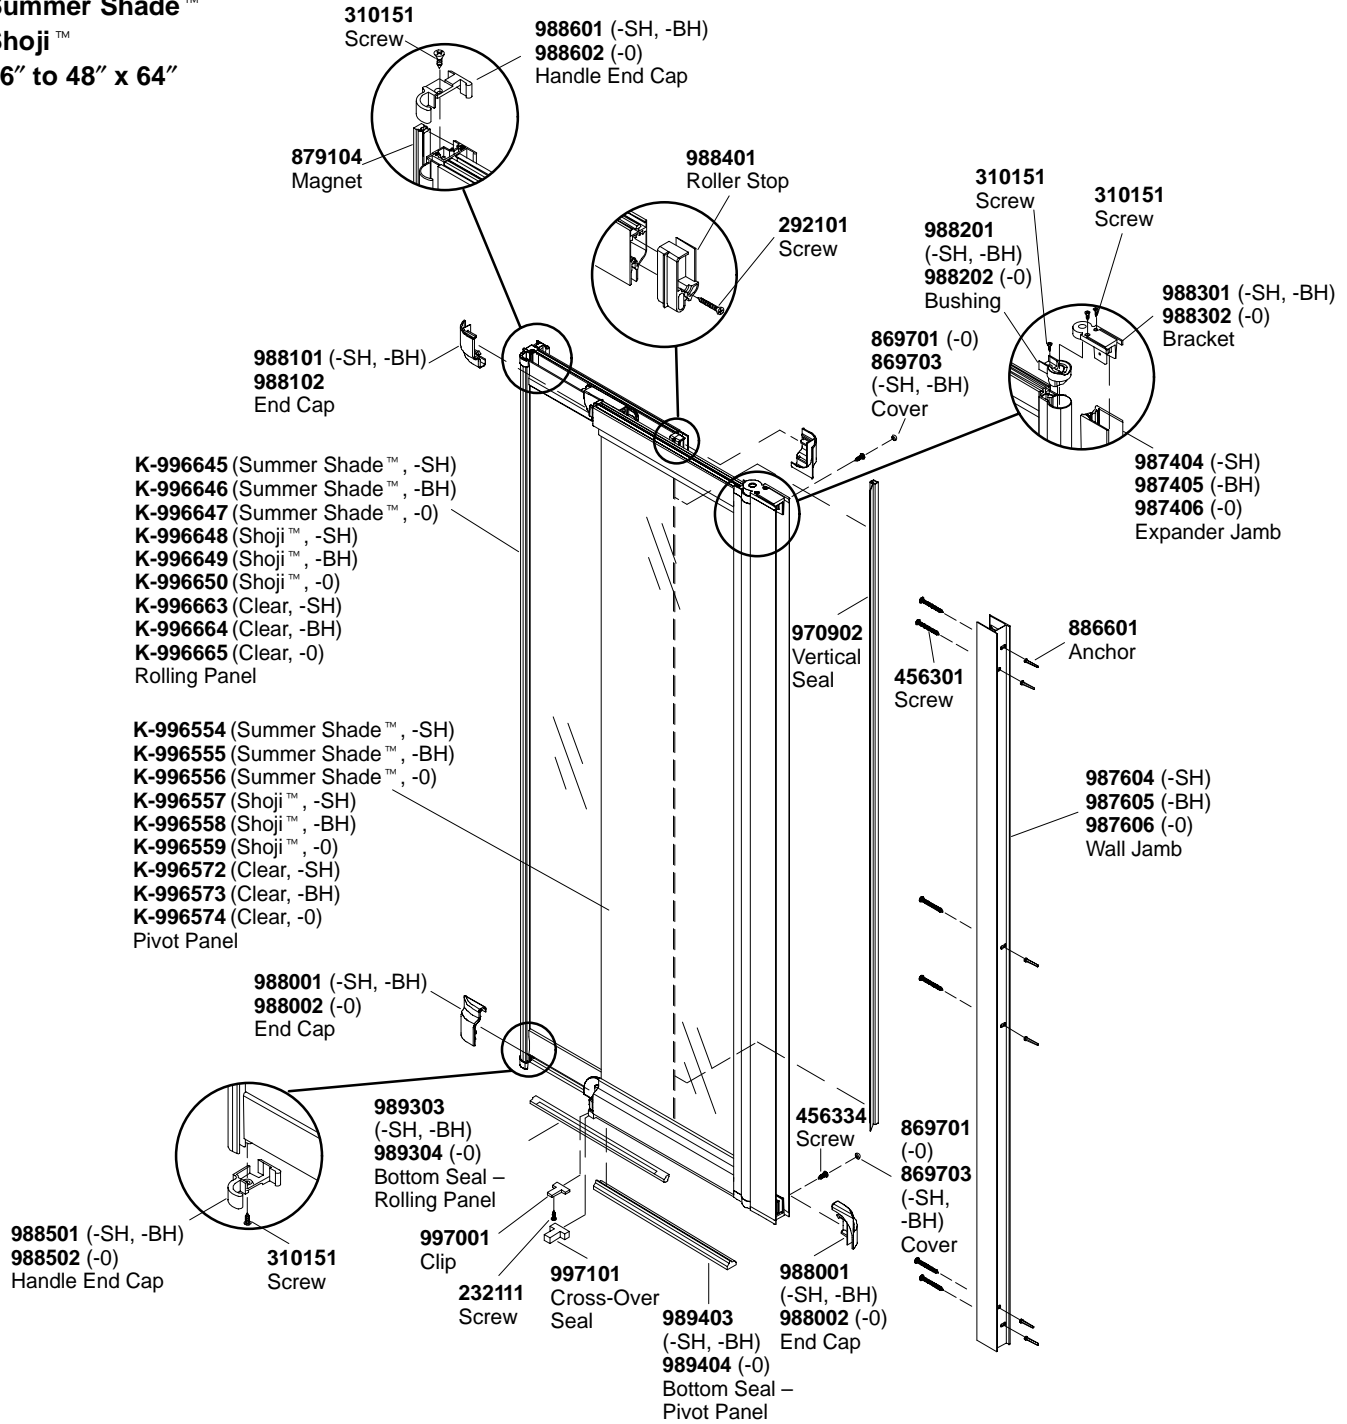

Clear
Summer Shade[™]
Shoji[™]
 36" to 48" x 64"

RIGHT SIDE

Finish/Color Code Guide	
-BH	= Bright Brass
-SH	= Bright Silver
-0	= White

**Finish/color code must be specified when ordering.