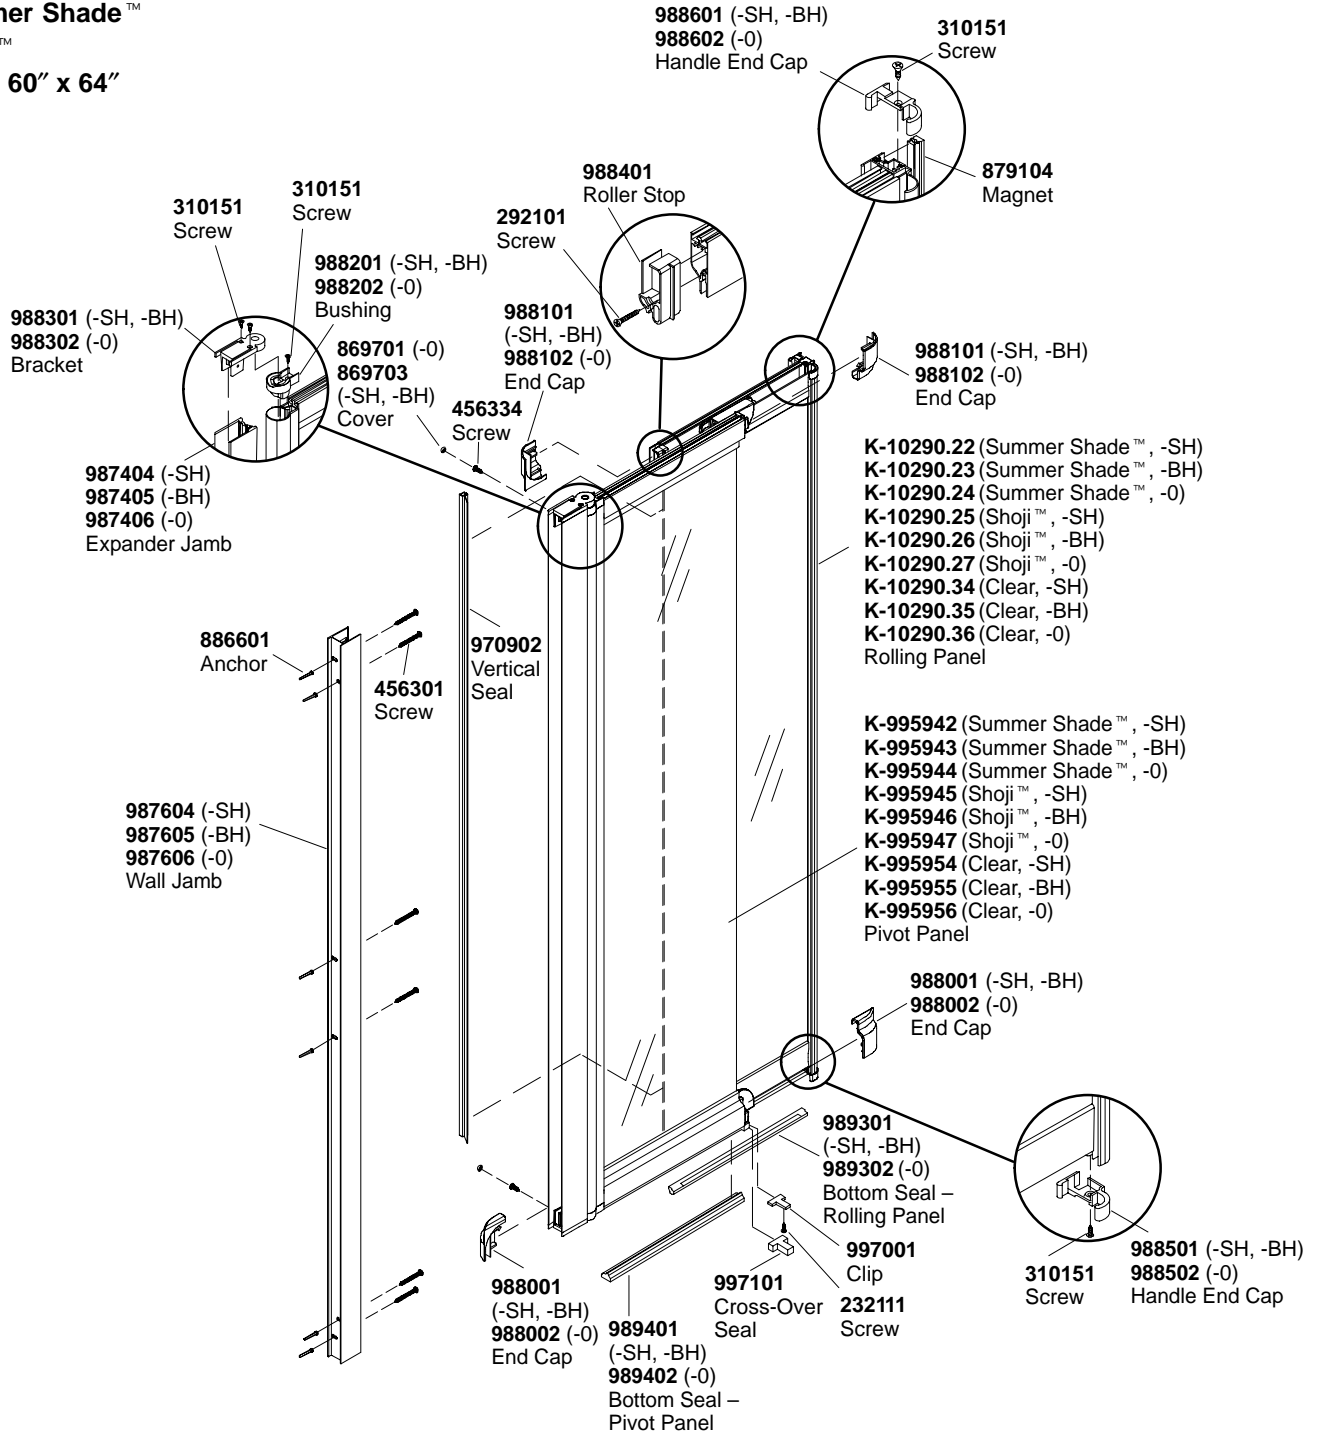

Clear  
Summer Shade™  
Shoji™  
48" to 60" x 64"

LEFT SIDE

**Finish/Color Code Guide**

-BH = Bright Brass  
-SH = Bright Silver  
-0 = White

\*\*Finish/color code must be specified when ordering.