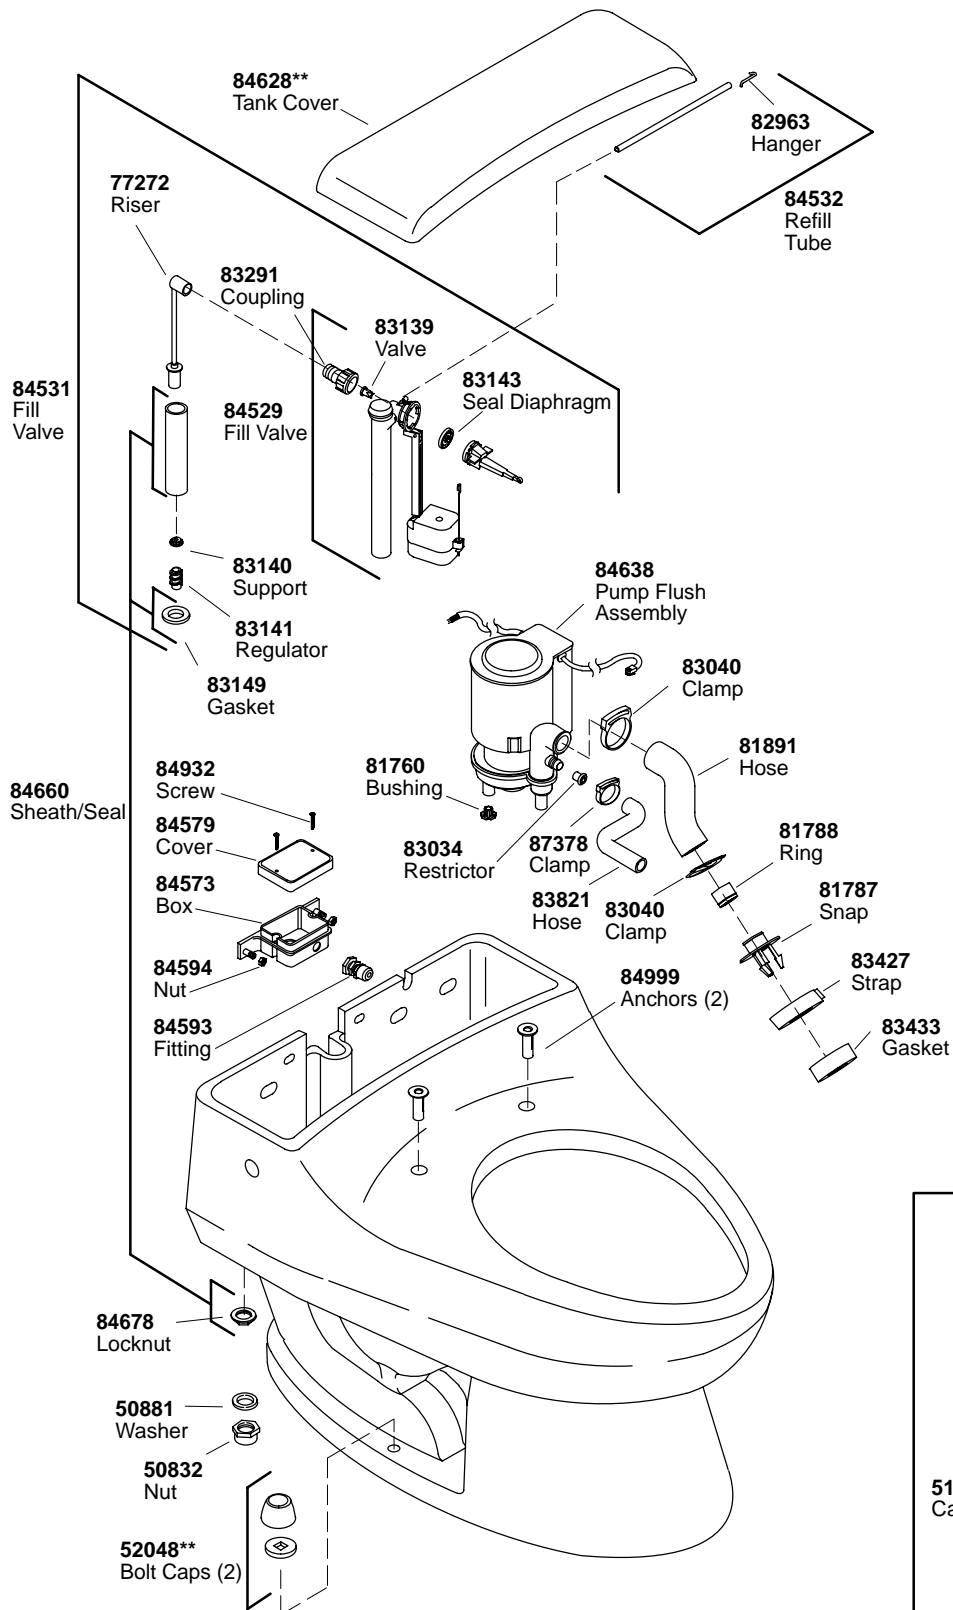

# KOHLER<sup>®</sup> SERVICE PARTS

## SAN RAPHAEL™ POWER LITE™ TOILET

\*\*Finish/color code must be specified when ordering.