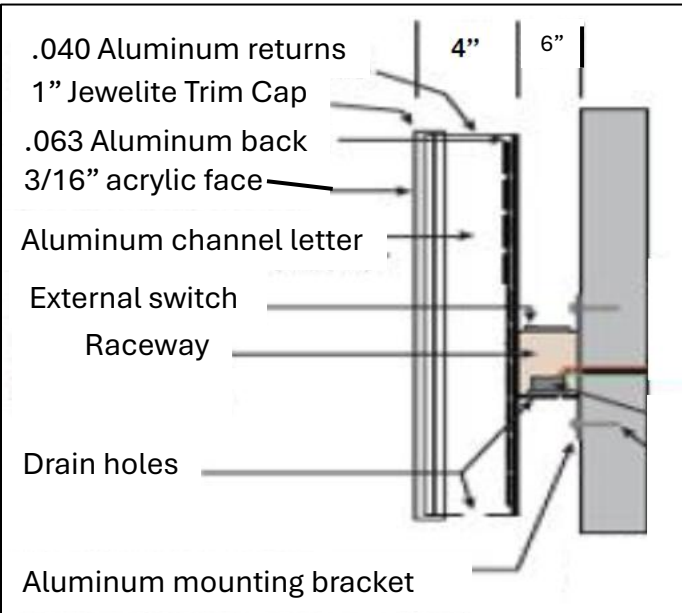

Existing & Proposed Sign Specifications

“Randazzo’s” channel letters on raceway

- 36” height x 15’1” width
- 45 square foot
- Raceway mounted
- Faces: Red acrylic faces
- Trim Cap: 1” black Jewelite
- Returns: 3” deep .063 alum. Exterior painted black
- Illumination: Red LED w/power supplies
- Raceway to be painted white
- Install: Sign will be installed using 3/8” thru bolts or Appropriately sized fasteners as necessary.

Tagline cabinet

- 15” height x 9’4” width
- 11.25 square foot
- Flush mounted
- Face: white acrylic w/ surface applied black vinyl reverse weed to display “family restaurant” in white
- Return: 4” deep .063 alum. Exterior painted black
- Illumination: White LED w/power supplies
- Install: Sign will be installed using 3/8” thru bolts or Appropriately sized fasteners as necessary.

Raceway attachment method for “Randazzo’s”

Flush mount attachment method for – “Family Restaurant”