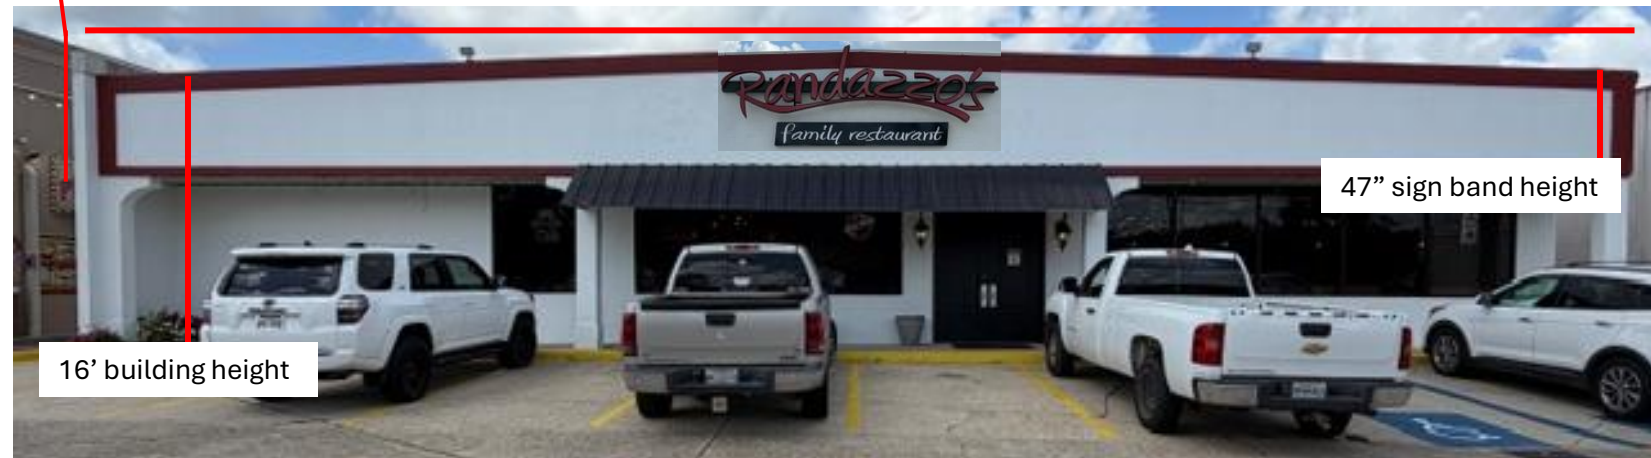

Randazzo's Family Restaurant – 1821 Hickory Ave Harahan, LA 70123

Existing Rear Elevation Sign

Existing Front Elevation W/ new Proposal Sign

63" from peak to bottom of sign band

84' building/sign band length

Existing & Proposed Sign Specifications

“Randazzo’s” channel letters on raceway

- 36” height x 15’1” width
- 45 square foot
- Raceway mounted
- Faces: Red acrylic faces
- Trim Cap: 1” black Jewelite
- Returns: 3” deep .063 alum. Exterior painted black
- Illumination: Red LED w/power supplies
- Raceway to be painted white
- Install: Sign will be installed using 3/8” thru bolts or Appropriately sized fasteners as necessary.

Tagline cabinet

- 15” height x 9’4” width
- 11.25 square foot
- Flush mounted
- Face: white acrylic w/ surface applied black vinyl reverse weed to display “family restaurant” in white
- Return: 4” deep .063 alum. Exterior painted black
- Illumination: White LED w/power supplies
- Install: Sign will be installed using 3/8” thru bolts or Appropriately sized fasteners as necessary.

Raceway attachment method for “Randazzo’s”

Flush mount attachment method for – “Family Restaurant”