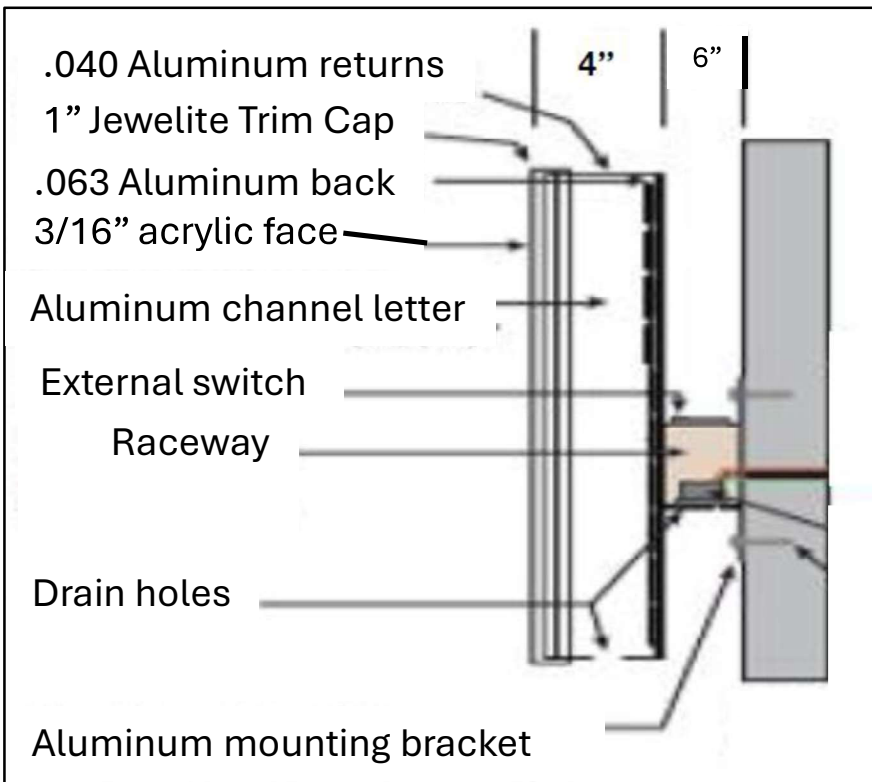

Randazzo's Family Restaurant – 1821 Hickory Ave Harahan, LA 70123

Raceway attachment method for “Randazzo’s”