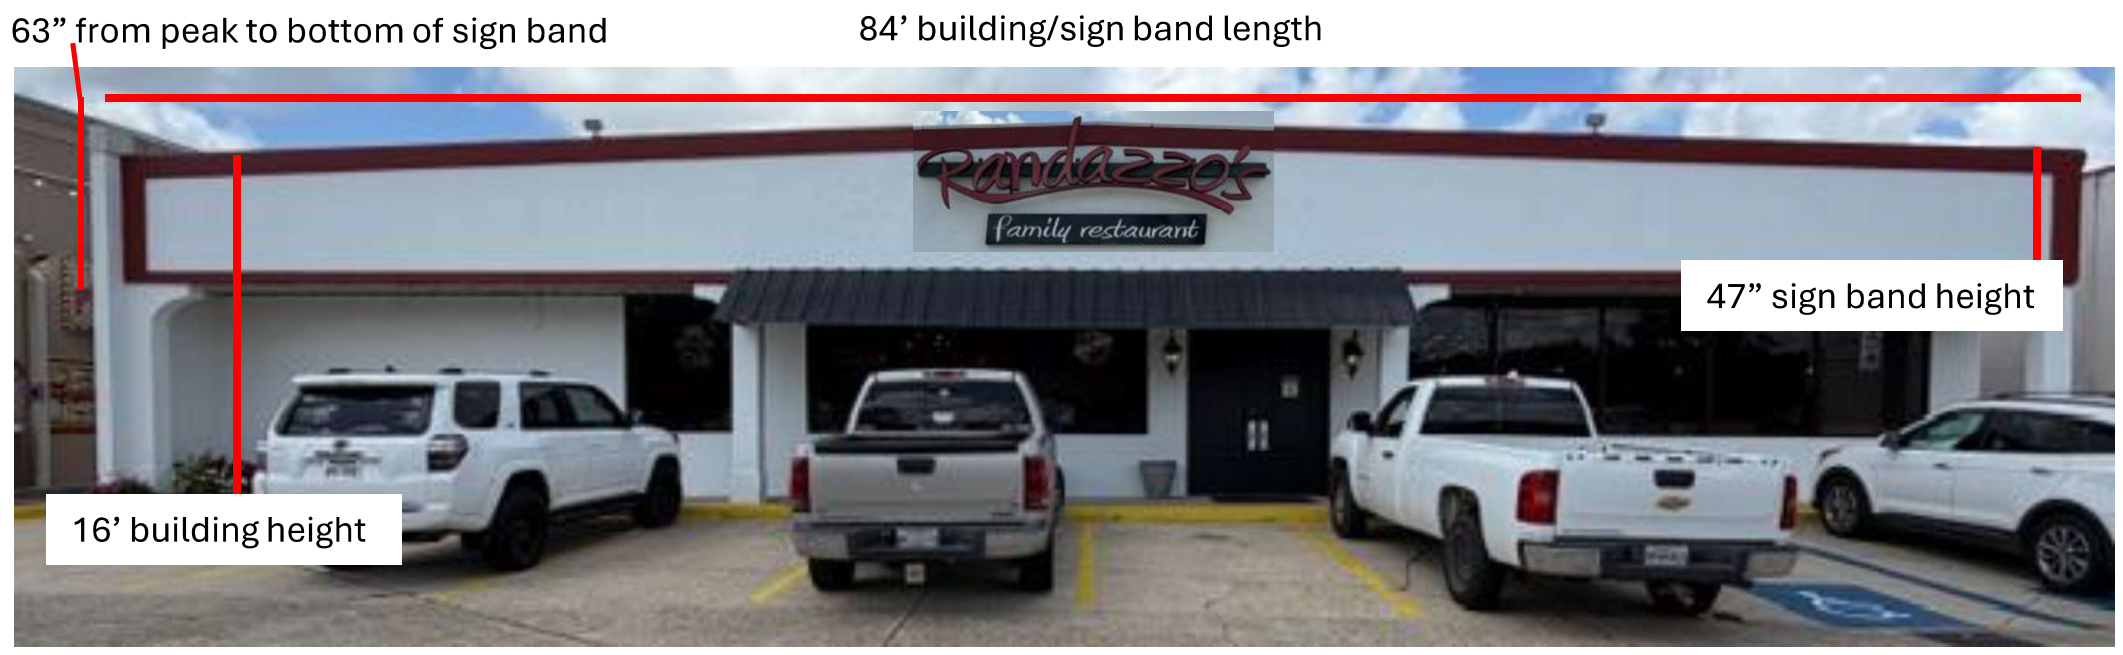

Randazzo's Family Restaurant – 1821 Hickory Ave Harahan, LA 70123

Existing Rear Elevation Sign

Existing Front Elevation W/ new Proposal Sign

Randazzo's Family Restaurant – 1821 Hickory Ave Harahan, LA 70123

Existing & Proposed Sign Specifications

**“Randazzo’s” channel letters on raceway**

- 36” height x 15’1” width
- 45 square foot
- Raceway mounted
- Faces: Red acrylic faces
- Trim Cap: 1” black Jewelite
- Returns: 3” deep .063 alum. Exterior painted black
- Illumination: Red LED w/power supplies
- Raceway to be painted white
- Install: Sign will be installed using 3/8” thru bolts or Appropriately sized fasteners as necessary.

**Tagline cabinet**

- 15” height x 9’4” width
- 11.25 square foot
- Flush mounted
- Face: white acrylic w/ surface applied black vinyl reverse weed to display “family restaurant” in white
- Return: 4” deep .063 alum. Exterior painted black
- Illumination: White LED w/power supplies
- Install: Sign will be installed using 3/8” thru bolts or Appropriately sized fasteners as necessary.

Randazzo's Family Restaurant – 1821 Hickory Ave Harahan, LA 70123

Raceway attachment method for “Randazzo’s”

Flush mount attachment method for – “Family Restaurant”