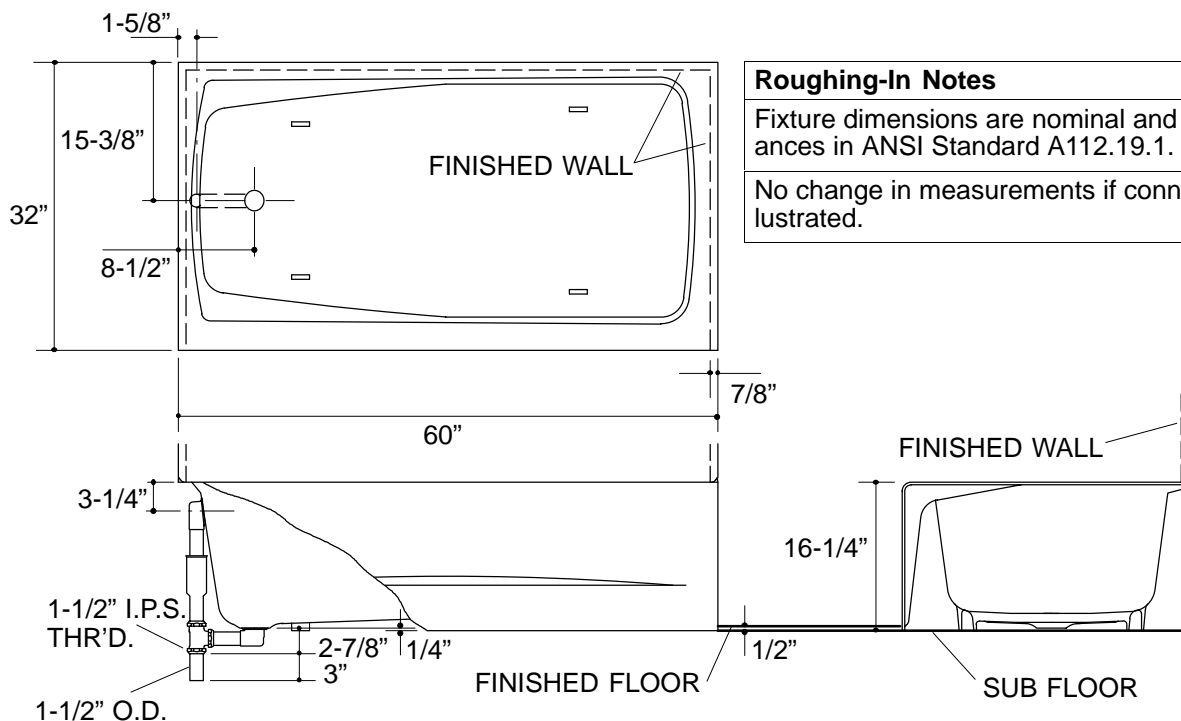

### Ordering Information

Applicable product:		
Left outlet	K-505	shown
Right outlet	K-506	not shown
Accessories/hardware:		
Drain	K-7160-TF	recommended

### Product Information

Fixture*:	basin area	top area	weight
Bathing well	43" x 20"	54" x 24"	351 lbs.
	water depth	capacity	
To overflow	10-7/8"	45 gal.	
* Approximate measurements for comparison only.			

#### Roughing-In Notes

Fixture dimensions are nominal and conform to tolerances in ANSI Standard A112.19.1.

No change in measurements if connected with drain illustrated.

364