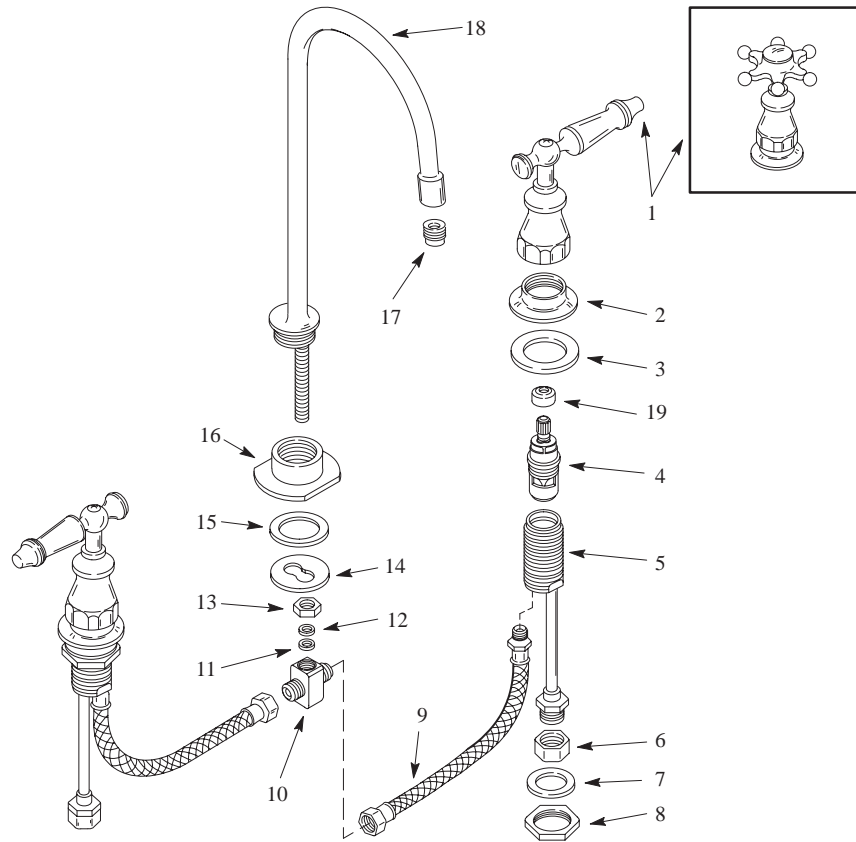

KOHLER® SERVICE PARTS

SINK FITTINGS

K-117-CV
K-118-CV

ANTIQUETM
ANTIQUETM

BAR SINK FAUCET
BAR SINK FAUCET

ORDER BY KIT NUMBER OR PART NUMBER, NOT ITEM NUMBER OR KIT LETTER.

Ordering Options

Item	Part No. or Kit
1	A
2	40474 †
3	B
4	C or D
5	56251
6, 7, 8 E	
9	F
10 thru 14	G
15	35715
16	34304 †
17	30072 †
18	43475 †
19	H

Kit Ordering Information

Kit	Kit Part No.	Kit Name	Kit Contents
A	106216§ ■	Antique Handle Options	See INDEX.
B	30340	Gaskets	2 ea., item 3
C	30430	Valve (Closes Clockwise)	1 ea., item 4
D	30431	Valve (Closes Counterclockwise)	1 ea., item 4
E	30332	Mounting Hardware Kit	2 ea., items 6, 7 and 8
F	30233	Hoses	2 ea., item 9
G	40036	Tee Assembly	1 ea., items 10 thru 14
H	500253	Stabilizer Kit	2 ea., item 19

KITS MAY INCLUDE EXTRA PARTS

NOTES:

LEGEND
 † Specify finish.
 § Reference number only.
 ■ Parts further exploded in catalog; see INDEX.
 □ Shading indicates product discontinued.