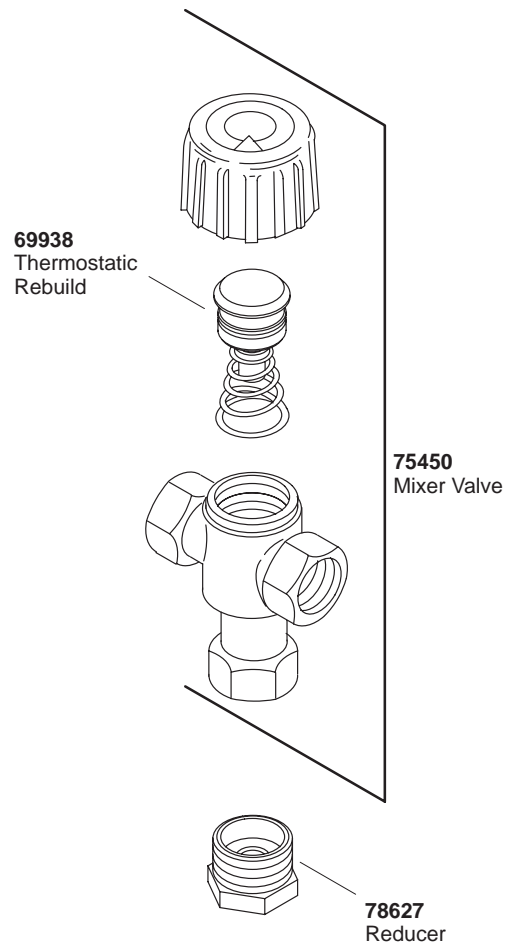

KOHLER[®] SERVICE PARTS

PROPORTIONAL THERMOSTATIC MIXING VALVE

K#
K-13601-NA-BA

****Finish/color code must be specified when ordering.**