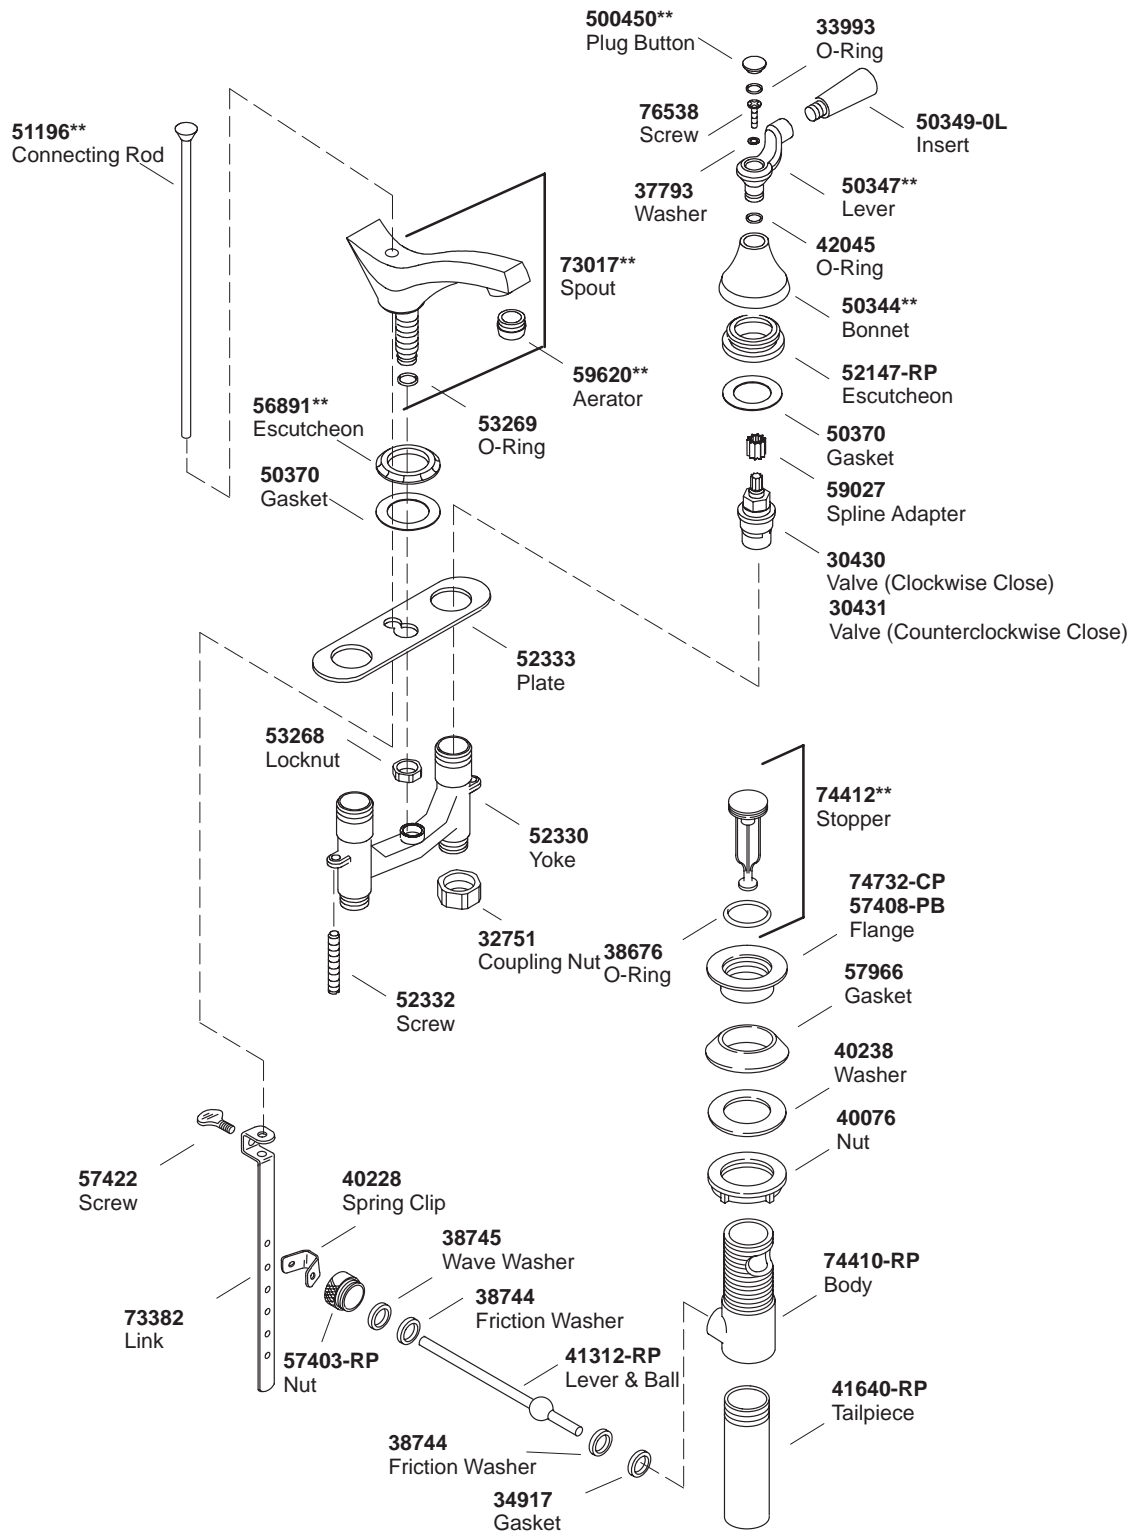

KOHLER® SERVICE PARTS

FLAIR™ CENTERSPREAD LAVATORY FAUCET

K#	Handle
6211-4-**-BA	Lever

**Finish/color code must be specified when ordering.