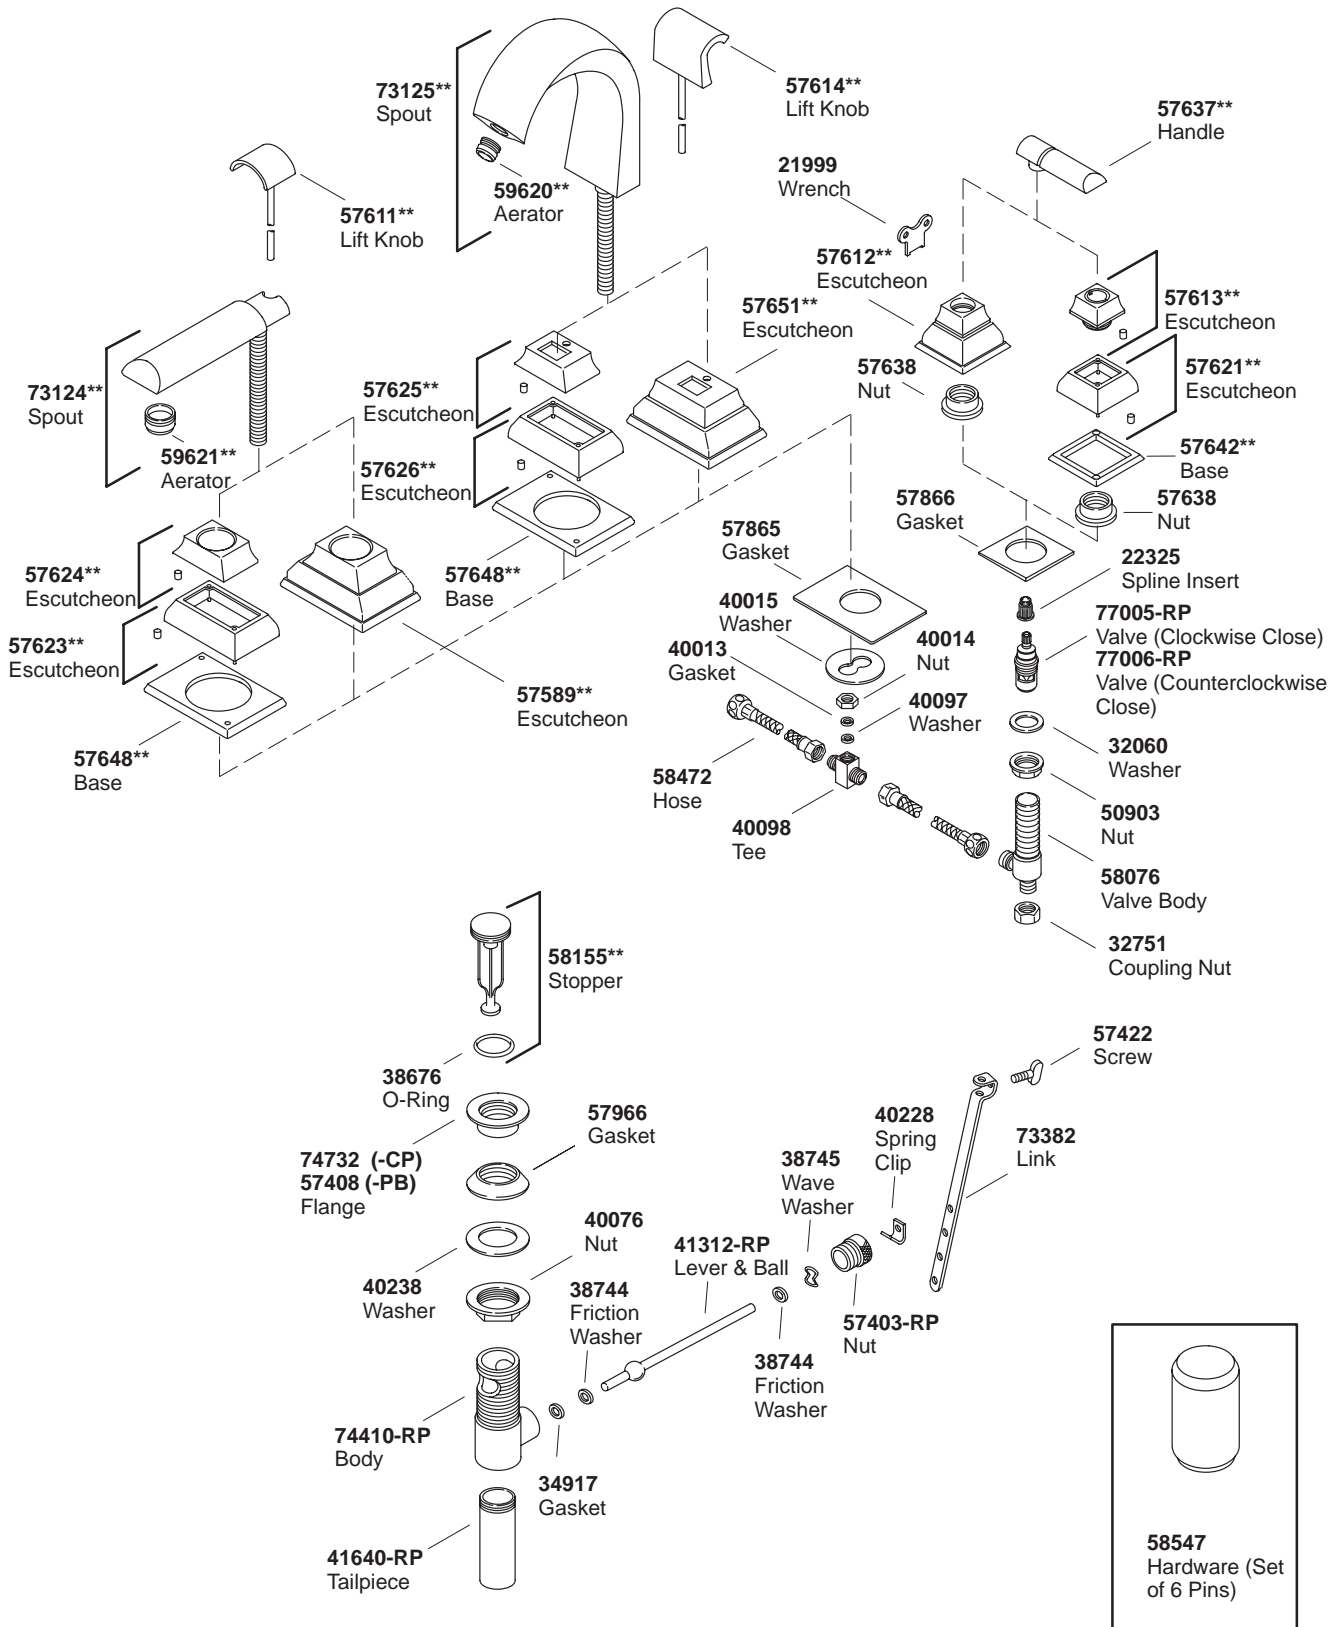

KOHLER[®]

SERVICE PARTS

NEUVILLE™ WIDESPREAD LAV FAUCET

K#	One-Piece Escutcheon	Multi-Piece Escutcheon	Escutcheon Only (for 3-1/16" Spout)	Escutcheon Only (for 4-1/16" High-Arch Spout)	3 11/16" Spout	4-1/16" High-Arch Spout
K-6402-4-**-AA/BA	X				X	
K-6402-4B-**-AA/BA		X			X	
K-6403-4-**-AA/BA	X					X
K-6403-4B-**-AA/BA		X				X
K-17202-**-AA			X			
K-17203-**-AA				X		

**Finish/color code must be specified when ordering.

**Finish/color code must be specified when ordering.