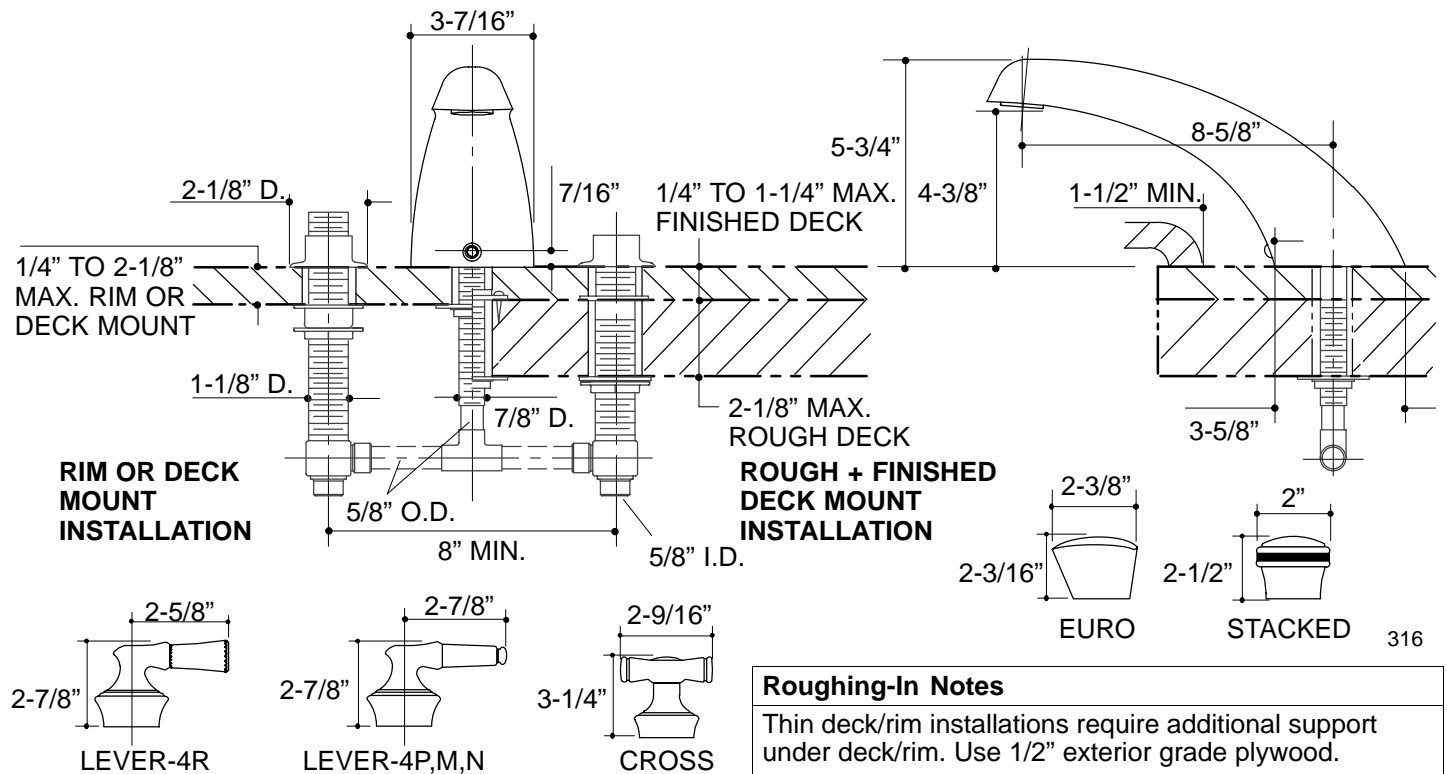

CORALAIS™ DECORATOR SERIES

Required Accessories (For K-T15806-4K and K-T15806-7K Base Handles Only)				
K-15856-4M	Lever Handle Inserts - Polished Chrome	<input type="checkbox"/> CP		
K-15856-4N	Lever Handle Inserts - Polished Brass	<input type="checkbox"/> PB		
K-15856-4P	Lever Handle Inserts - White Porcelain	<input type="checkbox"/> CP	<input type="checkbox"/> PB	
K-15856-4R	Lever Handle Inserts - Acrylic		<input type="checkbox"/> NA	
K-15857-7M	Stacked Handle Inserts - Polished Chrome			<input type="checkbox"/> CP
K-15857-7N	Stacked Handle Inserts - Polished Brass			<input type="checkbox"/> PB

PRODUCT DIAGRAM

K-T15806, K-15708-K Coralais™ Bath Faucet

Page 2 of 2

113061-4-CA (A)

THE BOLD LOOK
OF **KOHLER**®