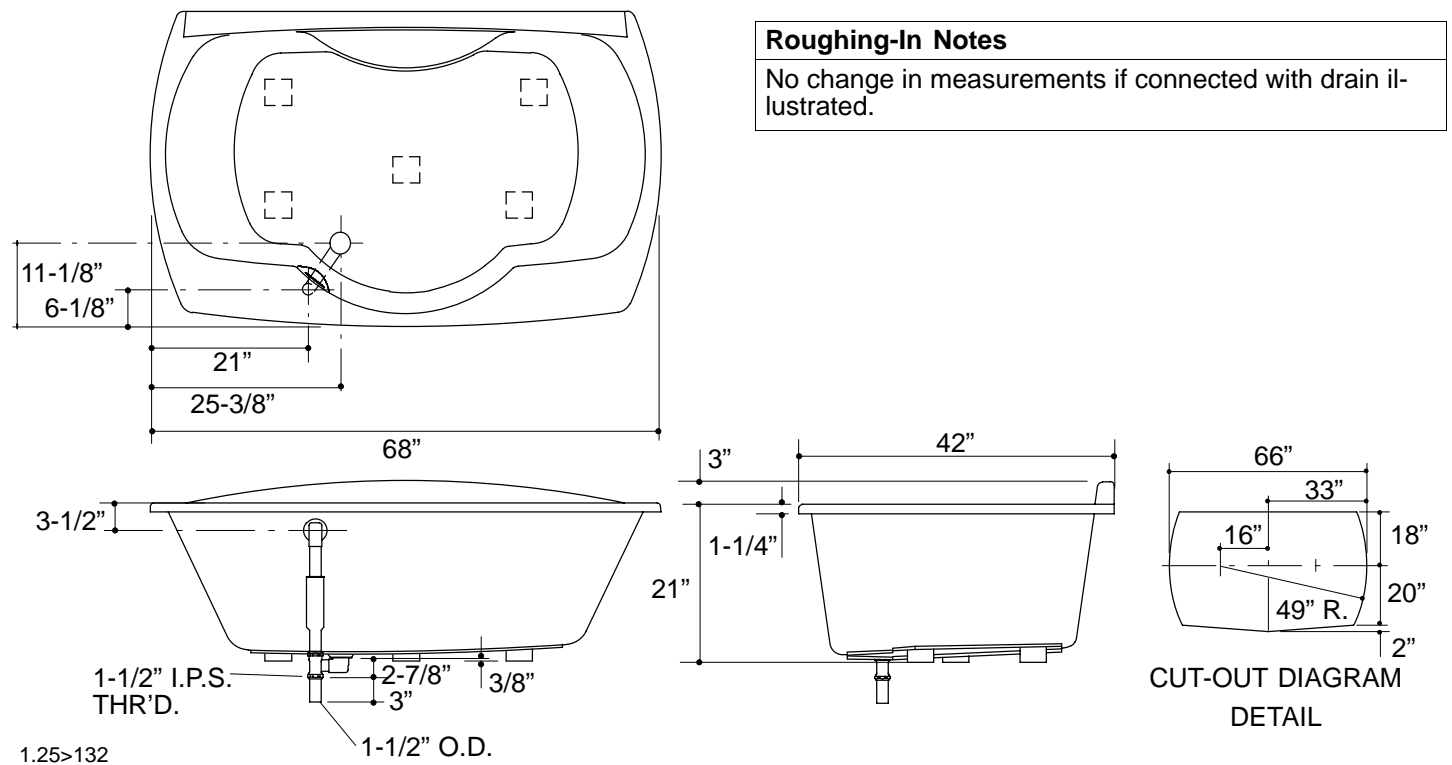

TROCADERO™

PRODUCT INFORMATION

Fixture*:	basin area	top area	weight
Bathing well	47" x 26"	64" x 31"	60 lbs.
	water depth	capacity	
To overflow	15-1/2"	91 gals.	

* Approximate measurements for comparison only.

INSTALLATION NOTES

Consult local and national codes for minimum air gap requirements if installing a spout on faucet deck.

The K-1311 apron, if used, must be installed BEFORE finished flooring is laid.

PRODUCT DIAGRAM