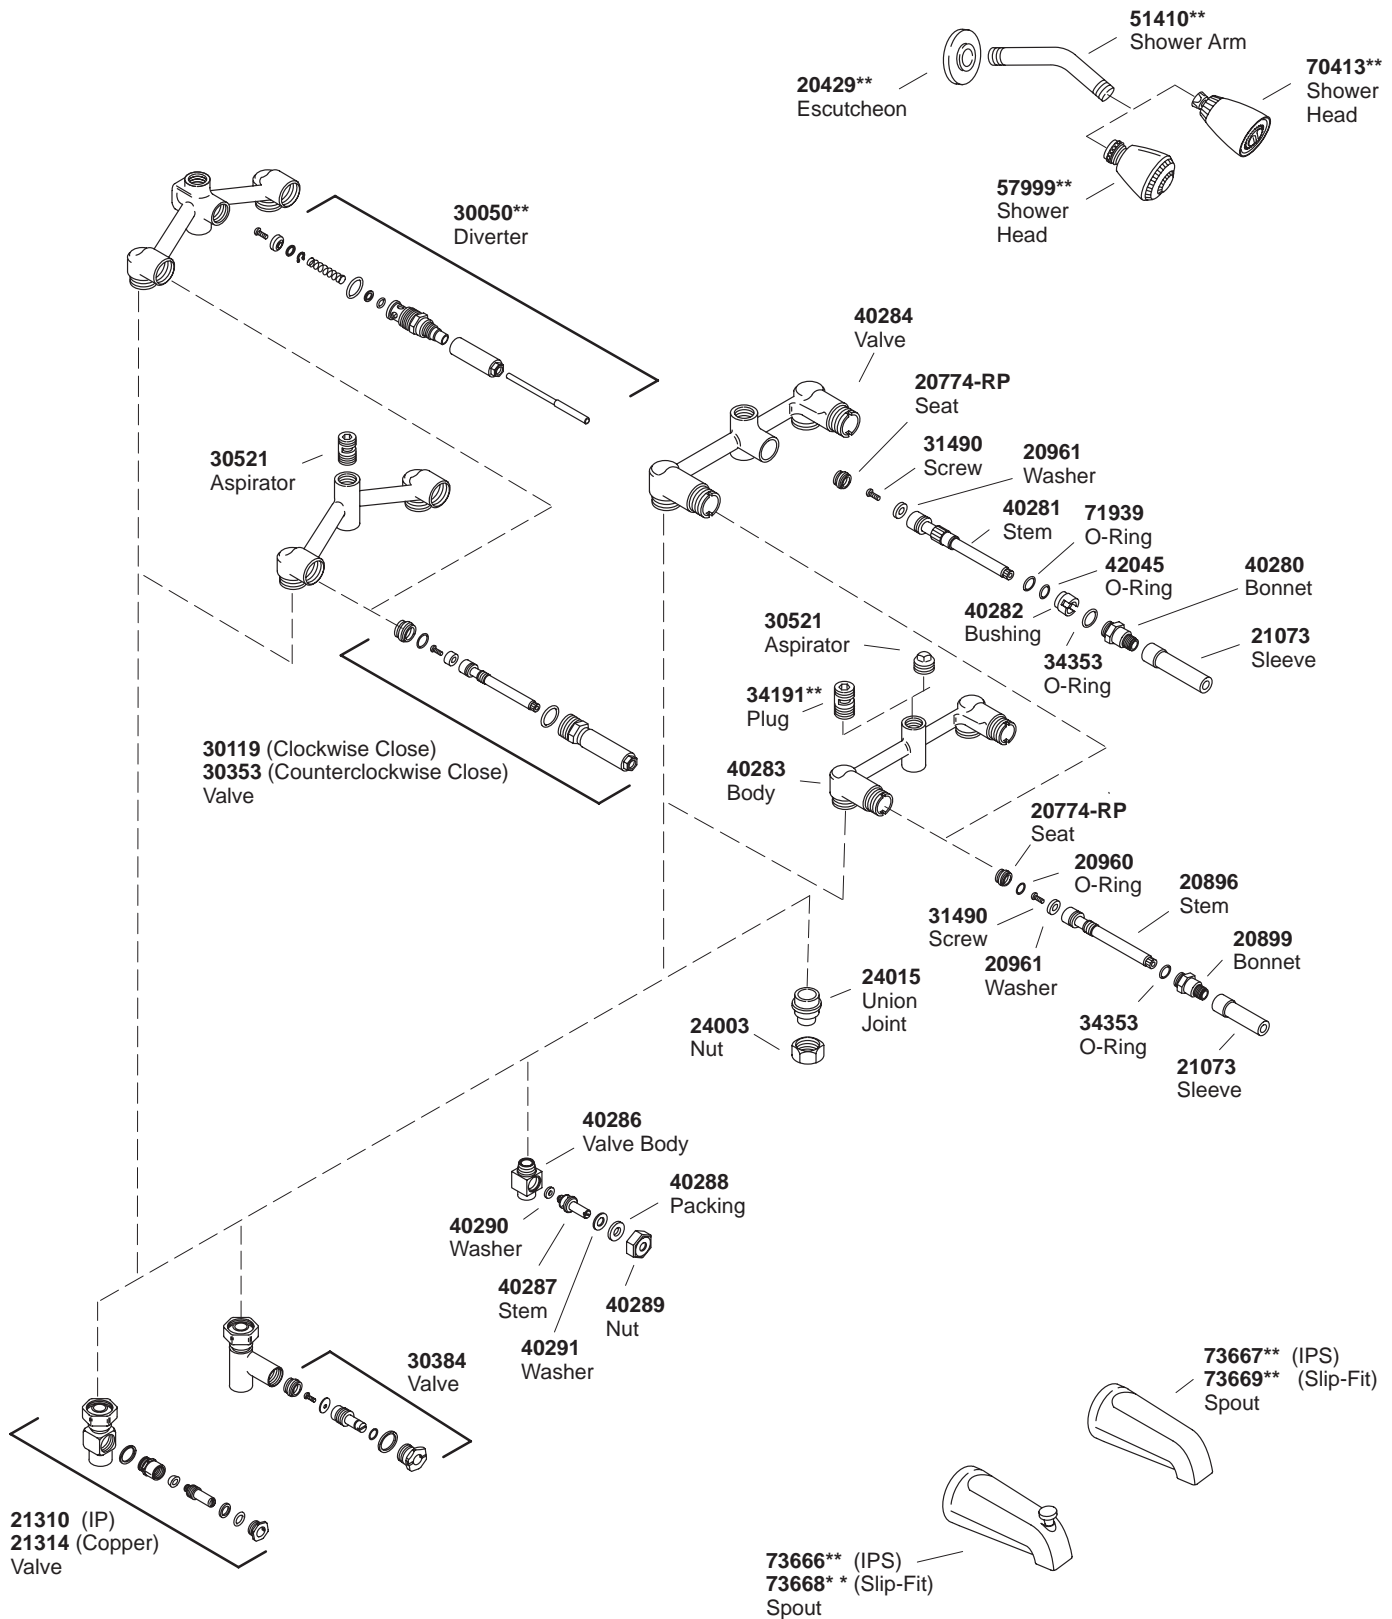

**Finish/color code must be specified when ordering.