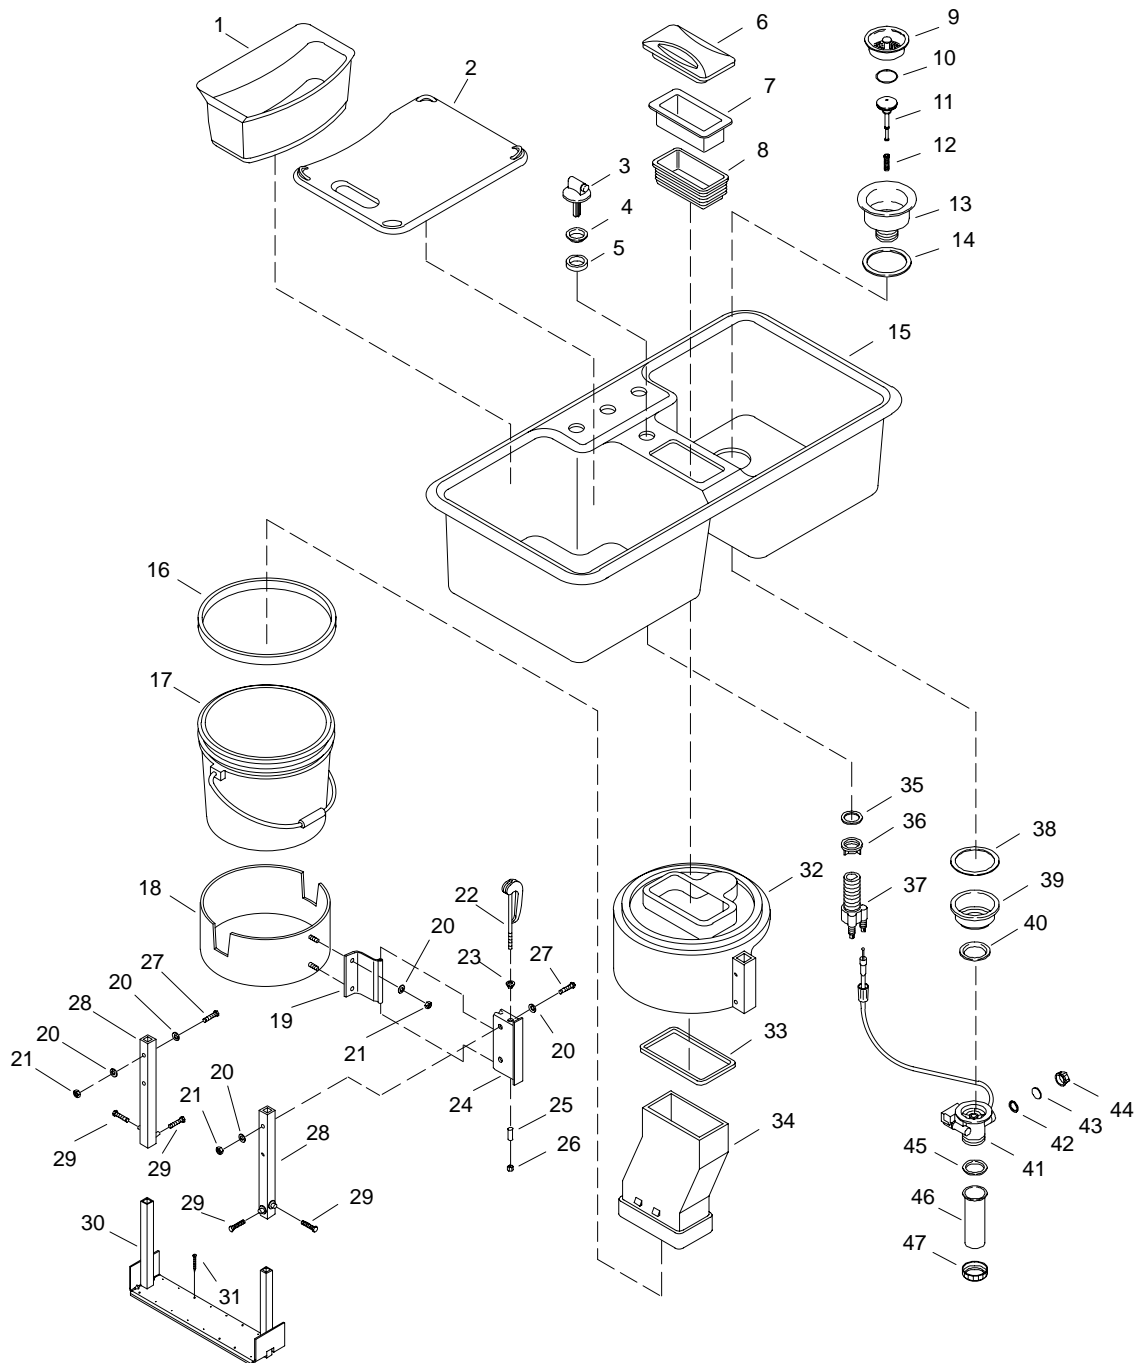

KOHLER[®] SERVICE PARTS

EcoCycle™
KITCHEN SINK

K-#	Self-Rimming	Tile-In	3-Hole	1-Hole
K-5854-**-AA	X		X	
K-5855-**-AA	X			X
K-5856-**-AA		X	X	
K-5857-**-AA		X		X

****Finish/color code must be specified when ordering.**

SERVICE PARTS

ITEM	PART NO.	DESCRIPTION
1	91921**	Colander
2	93576**	Cutting Board
3	93681**	Control Knob
4		Available In Service Kit Only
5		Available In Service Kit Only
6	93035**	Cover
7	93034-B**	Escutcheon
8	93037	Gasket
9	41948**	Strainer
10	48694	O-Ring
11		Available In Service Kit Only
12	93581	Screw
13	93608**	Outlet
14	41930	Gasket
15		Not Available As A Service Part
16	93854	Seal
17	93414	Bucket
18	93053	Housing
19	93052	Hinge
20	64212	Washer
21	90153	Locknut
22	93294	Handle
23	91932	Spacer
24	93044	Hinge
25	93108	Spacer
26	91780	Nut
27	69431	Screw
28	91920	Leg
29	64096	Screw
30	93039	Base
31	90993	Screw
32	93295	Hood
33	93050	Seal
34	93041	Chute
35		Available In Service Kit Only
36		Available In Service Kit Only
37		Available In Service Kit Only
38	41929	Washer
39	93584	Housing
40	93580	Gasket
41		Available In Service Kit Only
42		Available In Service Kit Only
43		Available In Service Kit Only
44		Available In Service Kit Only
45	41550	Gasket
46	41714-RP	Tailpiece
47	28504	Nut

SERVICE KITS

PART NO.	ITEM	QTY.	DESCRIPTION
93577**			Colander/Escutcheon Package
	1	1 ea.	Colander
	6	1 ea.	Cover
	7	1 ea.	Escutcheon
	8	1 ea.	Gasket
93582			Control Assembly
	4	1 ea.	Flange
	5	1 ea.	Gasket
	35	1 ea.	Washer
	36	1 ea.	Nut
	37	1 ea.	Housing
93609-RP			Stopper Assembly
	10	1 ea.	O-Ring
	11	1 ea.	Stopper
93319			Hardware Assembly
	20	10 ea.	Washer
	21	6 ea.	Locknut
	23	1 ea.	Spacer
	25	1 ea.	Spacer
	26	1 ea.	Nut
	27	4 ea.	Screw
	29	4 ea.	Screw
	31	8 ea.	Screw
93579			Control Body Assembly
	41	1 ea.	Body
	42	1 ea.	Gasket
	43	1 ea.	Plug
	44	1 ea.	Nut