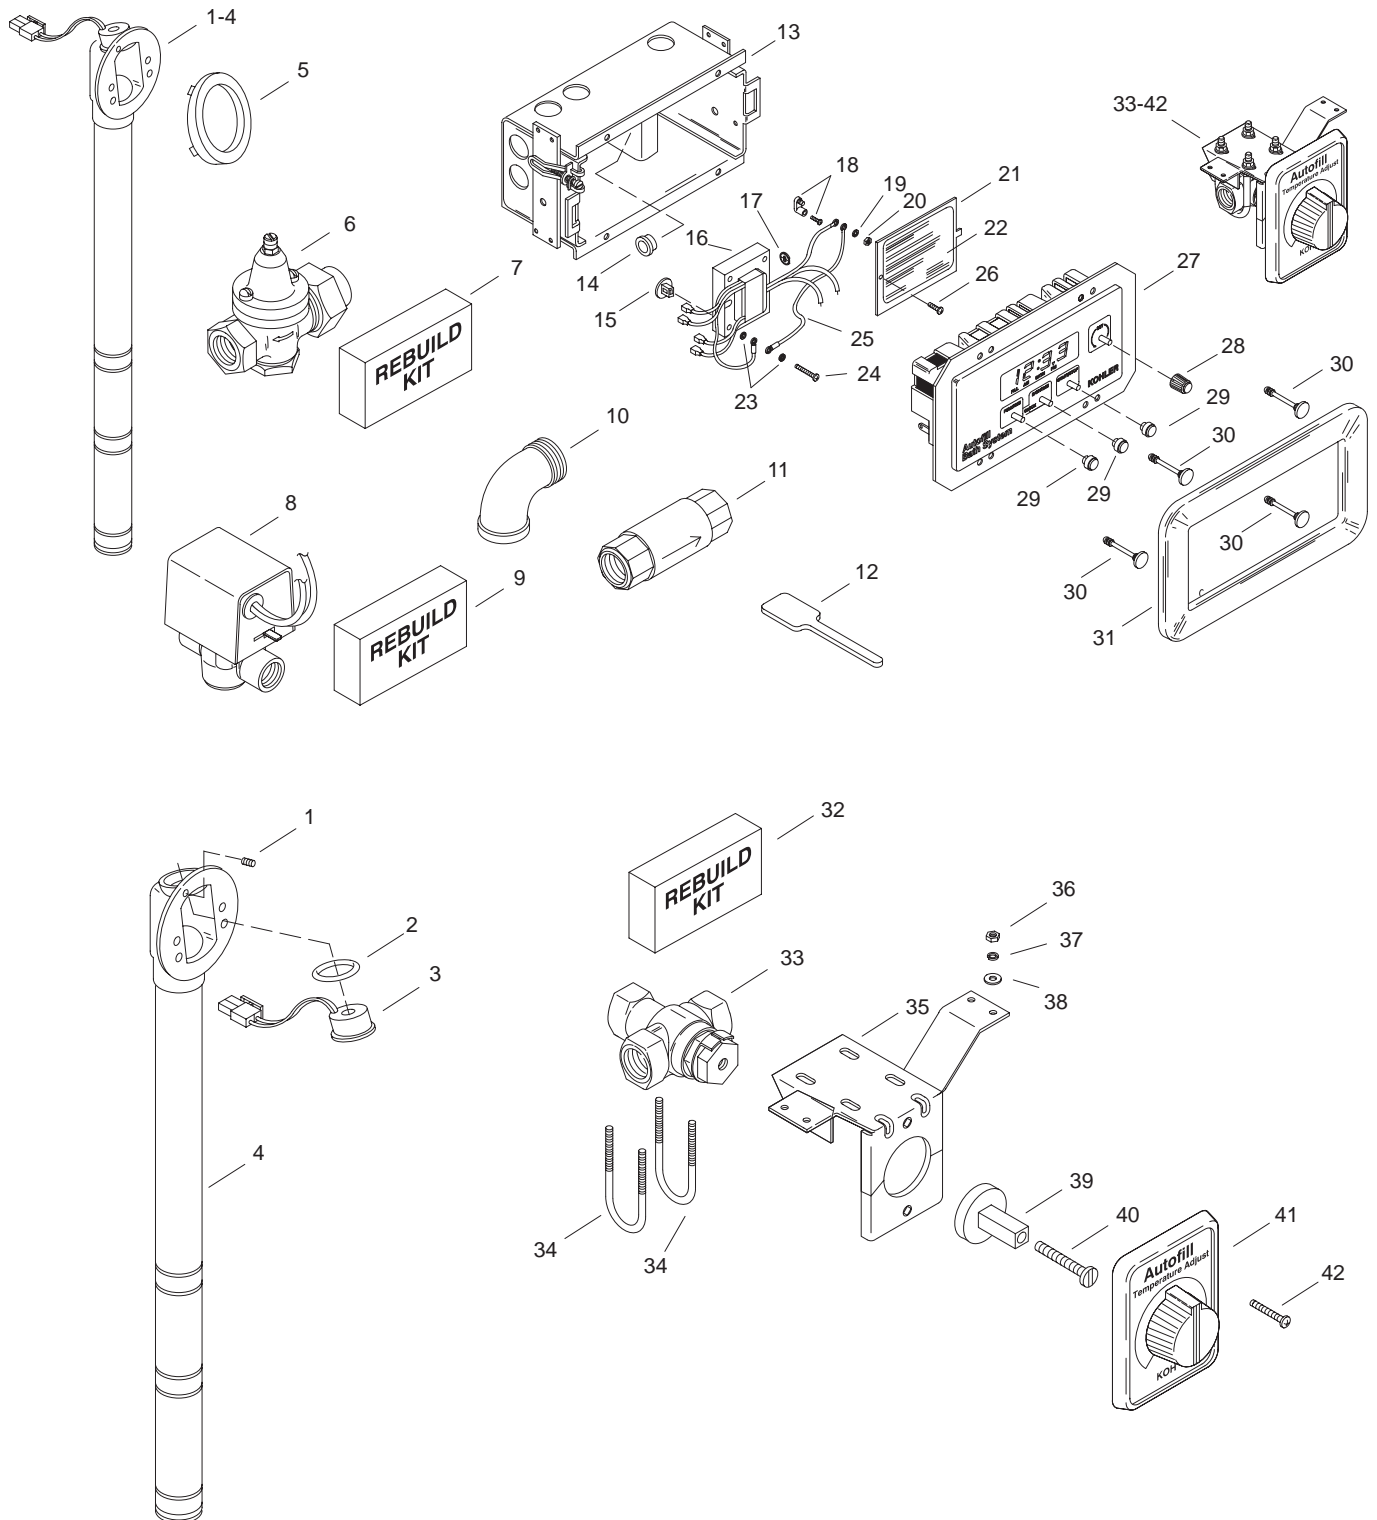

KOHLER[®] SERVICE PARTS

AUTOFILL KIT

K-#	Description
K-9704-**-AA/BA/CA	Autofill Kit

SERVICE PARTS

ITEM	PART NO.	DESCRIPTION
1	65966	Screw
2	65874	O-Ring
3	65864	Magnet
4	65899	Overflow Ell
5	66548	Washer
6	95124	Regulator
7		Available In Service Kit Only
8	65851	Valve
9		Available In Service Kit Only
10	63515	Elbow
11	63496	Check Valve
12	66555-58	Gauge
13	64367	Enclosure
14	65892	Bushing
15	63539	Grommet
16	62409	Transformer
17	65858	Strain Relief
18	67065	Ground With Lug Nut
19	61776	Lockwasher
20	60170	Nut
21	64354	Cover
22	65896	Label
23	64463	Lockwasher
24	68805	Screw
25	66925	Wire Lead
26	60759	Screw
27	62402	Control Unit
28		Available In Service Kit Only
29		Available In Service Kit Only
30	62423	Clip
31	95117	Escutcheon
32		Available In Service Kit Only
33	55765	Mixer Valve
34	65824	U-Bolt
35	65147	Bracket
36	64215	Nut
37	63360	Washer
38	63270	Washer
39	63484	Extension
40	65878	Screw
41	90047	Handle
42	65877	Screw

SERVICE KITS

PART NO.	ITEM	QTY.	DESCRIPTION
65834			Overflow
	1	1 ea.	Screw
	2	1 ea.	O-Ring
	3	1 ea.	Magnet
	4	1 ea.	Overflow Ell
94207	7	1 ea.	Regulator Rebuild (AA/BA Model)
		1 ea.	Diaphragm
		1 ea.	By-Pass
		1 ea.	Seat
		1 ea.	Strainer
95127	7		Regulator Rebuild (CA Model)
		1 ea.	O-Ring
		1 ea.	Diaphragm
		1 ea.	Seat Disc
		1 ea.	O-Ring
		1 ea.	Plug
		1 ea.	Gasket
		1 ea.	Seal
		1 ea.	By-Pass
		1 ea.	Seat Insert
94209	9	1 ea.	Control Valve Rebuild
		1 ea.	Stem & Paddle
		1 ea.	Return Spring
		1 ea.	Manual Lever
		1 ea.	Gear
		1 ea.	Clip
		1 ea.	Plate
		1 ea.	Isolation Post
		1 ea.	Screws
		1 ea.	Switch
62520			Button-Autofill
	28	1 ea.	Knob
	29	3 ea.	Button
94208	32	1 ea.	Thermostatic Rebuild
		1 ea.	Valve Element
		1 ea.	Spring
75451			Mixer Valve Assembly
	33	1 ea.	Mixer Valve
	34	1 ea.	U-Bolt
	35	1 ea.	Bracket
	36	1 ea.	Nut
	37	1 ea.	Washer
	38	1 ea.	Washer
	39	1 ea.	Extension
	40	1 ea.	Screw