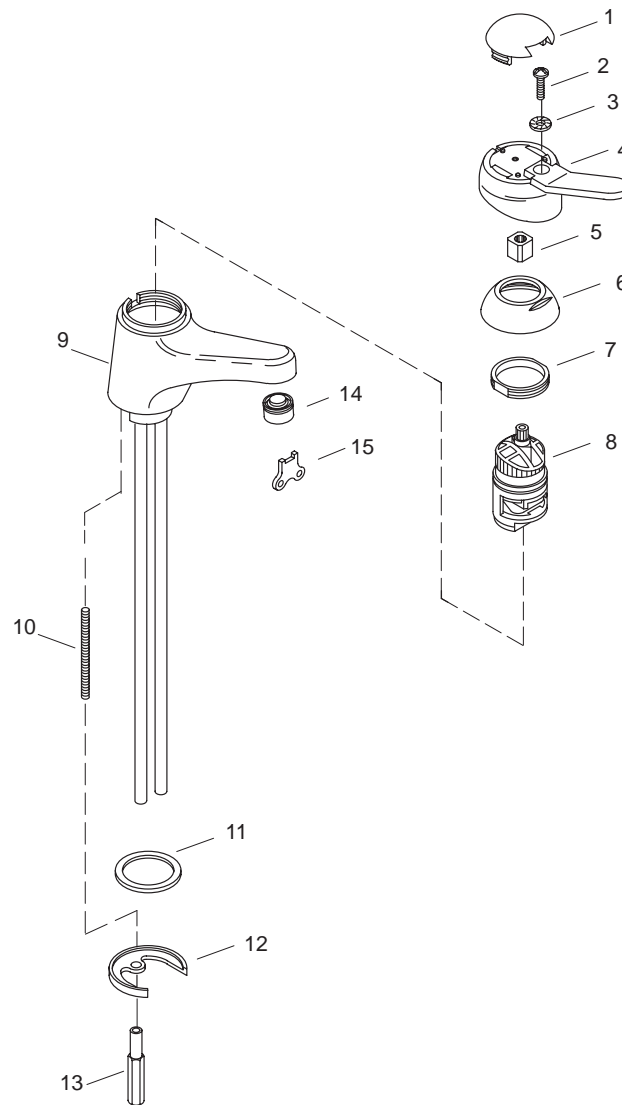

KOHLER® SERVICE PARTS

PALADAR™ LAVATORY FAUCET

K#	Description
K-14512-**-AA	Paladar Commercial Vandal Resistant Single Control Lavatory Faucet

SERVICE PARTS

ITEM	PART NO.	DESCRIPTION
1	73817**	Cap
2	75780	Screw
3	73816	Washer
4	73819**	Handle Assy
5	73818	Spline Adapter
6	57726**	Nut
7	57730	Nut
8	57731	Valve
9	75778**	Body Assy
10	73786	Stud
11	57721	Washer
12	73182	Bracket
13	73785	Nut
14	59874**	Aerator, Vandal Resistant
15	56137	Aerator, Wrench

****Finish/color code must be specified when ordering.**

114403-8-AA (9447)

KOHLER CO., KOHLER WISCONSIN U.S.A.